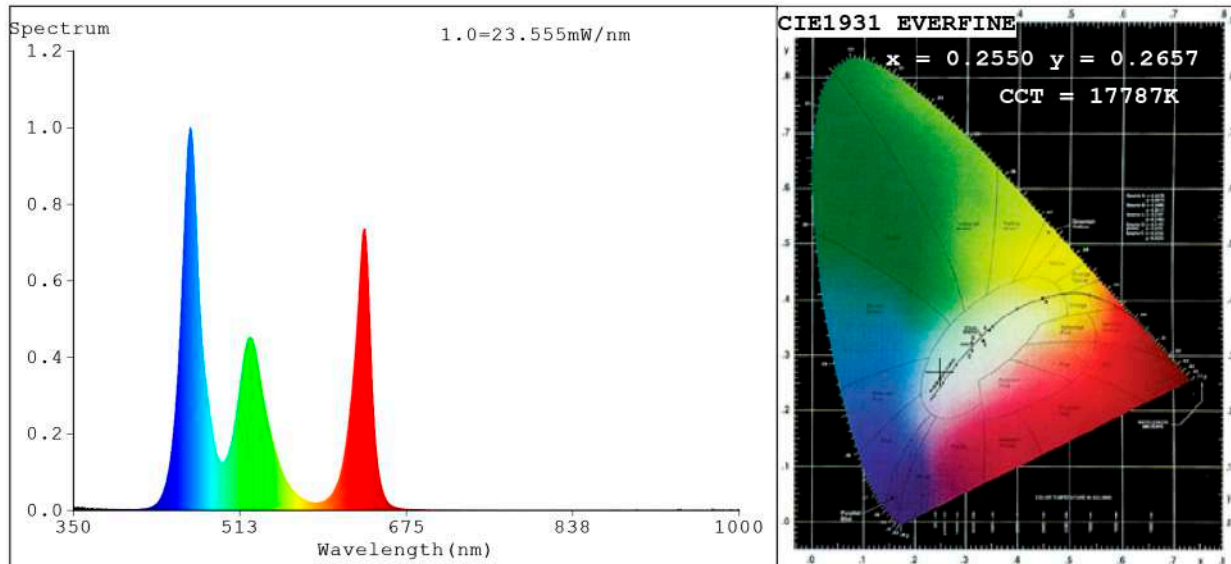

5mm PCB

Maximum connection in open circuit: 2m.

Estimated lifespan: 50000h *

* Depending on the dissipation of the profile, the daily working hours and the external environmental working temperature

Power (W)	11.5W/m
Voltage (V)	5V
IC type	SK6812
Lumens	308 Lm/m
CRI	>50
Led control	led to led
Light emission	120°
Waterproofing	IP20
N° leds/m	60
Measurements	5000x5x2.5mm
Cuttable	every 16.54mm
PCB	5mm
Working temperature	-20°C / +50°C
Apt for	indoor
Packaging	1 roll/5m
Guarantee	3 years

Spectrum Test Report

Color Parameters:

Chromaticity Coordinate: $x=0.2550$ $y=0.2657$ $u'=0.1796$ $v'=0.4211$
 CCT=17787K (Duv=0.0052) Dominant WL: $L_d = 479.4\text{nm}$ Purity=32.7%
 Ratio: R=21.2% G=67.3% B=11.5% ; Peak WL: $L_p = 464.2\text{nm}$ FWHM=19.2nm
 Render Index: Ra=51.0 CRI=47.1 TM30: Rf=48 Rg=114
 R1 =34 R2 =64 R3 =77 R4 =54 R5 =56 R6 =65 R7 =57
 R8 =0 R9 =0 R10=24 R11=47 R12=61 R13=38 R14=82 R15=10

Photo Parameters:

Flux = 308.1 lm Eff. : 27.68 lm/W $F_e = 1.340$ W Scotopic:1151.2 S/P:3.7366

Electrical parameters:

V = 4.9998 V I = 2.226 A P = 11.13 W PF = 1.000

Status: Integral T = 1328 ms $I_p = 53709$ (82%)