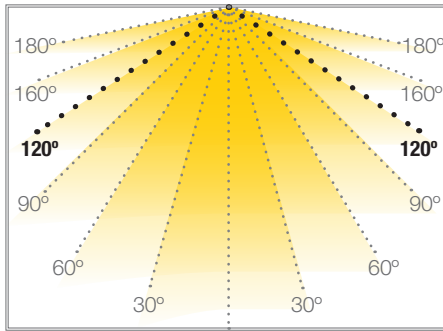

5mm PCB

Maximum connection in open circuit: 2m.

Estimated lifespan: 50000h *

* Depending on the dissipation of the profile, the daily working hours and the external environmental working temperature

Power (W)	11.5W/m
Voltage (V)	5V
IC type	SK6812
Lumens	308 Lm/m
CRI	>50
Led control	led to led
Light emission	120°
Waterproofing	IP20
N° leds/m	60
Measurements	5000x5x2.5mm
Cuttable	every 16.54mm
PCB	5mm
Working temperature	-20°C / +50°C
Apt for	indoor
Packaging	1 roll/5m
Guarantee	3 years

Spectrum Test Report

Color Parameters:

Chromaticity Coordinate: $x=0.2550$ $y=0.2657$ $u'=0.1796$ $v'=0.4211$
 CCT=17787K (Duv=0.0052) Dominant WL: $L_d = 479.4\text{nm}$ Purity=32.7%
 Ratio: R=21.2% G=67.3% B=11.5% ; Peak WL: $L_p = 464.2\text{nm}$ FWHM=19.2nm
 Render Index: Ra=51.0 CRI=47.1 TM30: Rf=48 Rg=114
 R1 =34 R2 =64 R3 =77 R4 =54 R5 =56 R6 =65 R7 =57
 R8 =0 R9 =0 R10=24 R11=47 R12=61 R13=38 R14=82 R15=10

Photo Parameters:

Flux = 308.1 lm Eff. : 27.68 lm/W $F_e = 1.340$ W Scotopic:1151.2 S/P:3.7366

Electrical parameters:

V = 4.9998 V I = 2.226 A P = 11.13 W PF = 1.000

Status: Integral T = 1328 ms $I_p = 53709$ (82%)