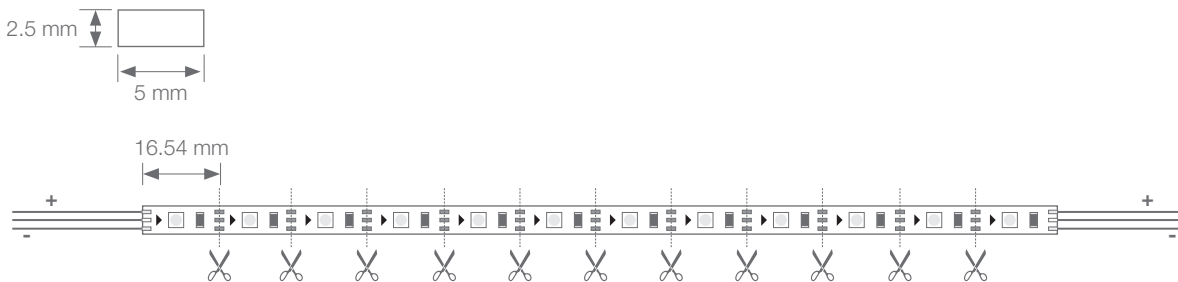

Power (W)	11.5W/m
Voltage (V)	5V
IC type	SK6812
Lumens	308 Lm/m
CRI	>50
Led control	led to led
Light emission	120°
Waterproofing	IP20
N° leds/m	60
Measurements	5000x5x2.5mm
Cuttable	every 16.54mm
PCB	5mm
Working temperature	-20°C / +50°C
Apt for	indoor
Packaging	1 roll/5m
Guarantee	3 years

Approved by: