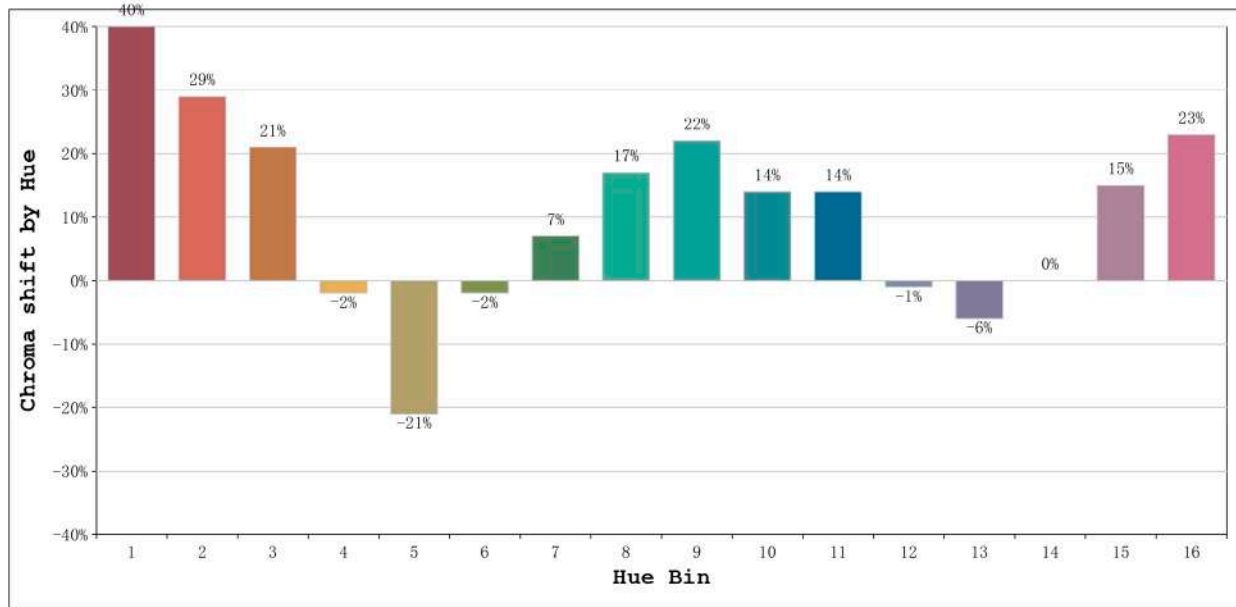

Hue Bin	Hue Angle	Rf	Graphic shift(%)	
			Chroma	Hue
1	0.0° - 22.5°	18	40	4
2	22.5° - 45.0°	8	29	-23
3	45.0° - 67.5°	30	21	-45
4	67.5° - 90.0°	18	-2	-37
5	90.0° - 112.5°	50	-21	-16
6	112.5° - 135.0°	75	-2	9
7	135.0° - 157.5°	63	7	15
8	157.5° - 180.0°	55	17	14
9	180.0° - 202.5°	68	22	8
10	202.5° - 225.0°	63	14	-8
11	225.0° - 247.5°	65	14	-13
12	247.5° - 270.0°	56	-1	-18
13	270.0° - 292.5°	75	-6	0
14	292.5° - 315.0°	39	0	31
15	315.0° - 337.5°	36	15	34
16	337.5° - 360.0°	36	23	18

Model:Ecoled Fiji
Tester:Sergio Carneros
Temperature:25Deg
Manufacturer:Luz Negra S.L

Number: 35.001
Date:26-5-2021
Humidity:57%
Remarks:100cm de tira flexible