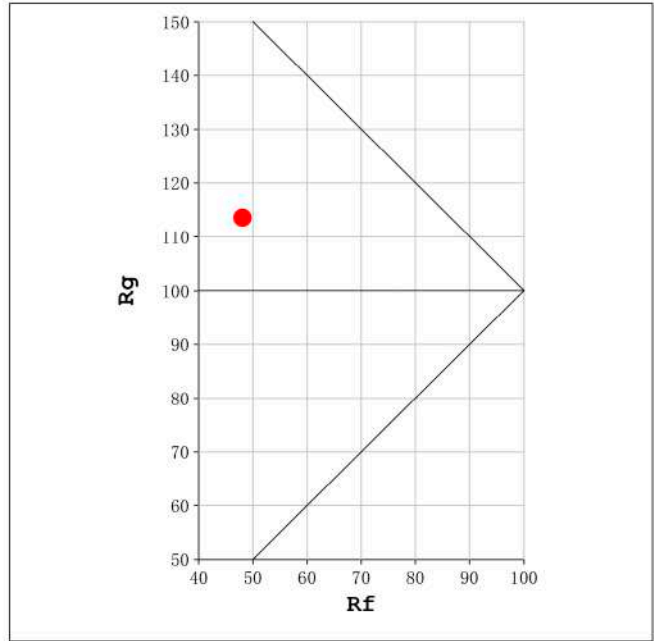

Rf: 48 CCT: 17787 K u': 0.1796
Rg: 114 Duv: 0.0052 v': 0.4211

Model:Ecoled Fiji
Tester:Sergio Carneros
Temperature:25Deg
Manufacturer:Luz Negra S.L

Number: 35.001
Date:26-5-2021
Humidity:57%
Remarks:100cm de tira flexible