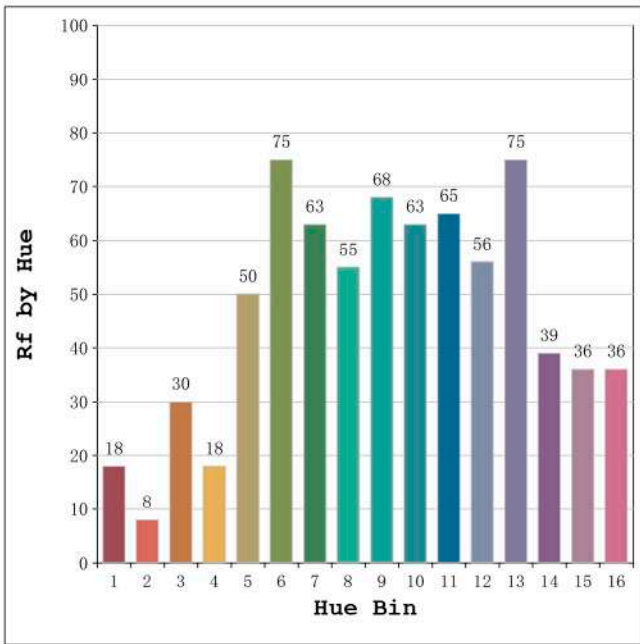

Spectrum Test Report

Color Parameters:

Chromaticity Coordinate: $x=0.2550$ $y=0.2657$ $u'=0.1796$ $v'=0.4211$
 CCT=17787K (Duv=0.0052) Dominant WL: $L_d = 479.4\text{nm}$ Purity=32.7%
 Ratio: R=21.2% G=67.3% B=11.5% ; Peak WL: $L_p = 464.2\text{nm}$ FWHM=19.2nm
 Render Index: Ra=51.0 CRI=47.1 TM30: Rf=48 Rg=114
 R1 =34 R2 =64 R3 =77 R4 =54 R5 =56 R6 =65 R7 =57
 R8 =0 R9 =0 R10=24 R11=47 R12=61 R13=38 R14=82 R15=10

Photo Parameters:

Flux = 308.1 lm Eff. : 27.68 lm/W $F_e = 1.340$ W Scotopic:1151.2 S/P:3.7366

Electrical parameters:

V = 4.9998 V I = 2.226 A P = 11.13 W PF = 1.000

Status: Integral T = 1328 ms $I_p = 53709$ (82%)

Model: Ecoled Fiji	Number: 35.001
Tester: Sergio Carneros	Date: 26-5-2021
Temperature: 25Deg	Humidity: 57%
Manufacturer: Luz Negra S.L	Remarks: 100cm de tira flexible

Rf: 48 CCT: 17787 K u': 0.1796
Rg: 114 Duv: 0.0052 v': 0.4211

Model:Ecoled Fiji
Tester:Sergio Carneros
Temperature:25Deg
Manufacturer:Luz Negra S.L

Number: 35.001
Date:26-5-2021
Humidity:57%
Remarks:100cm de tira flexible

Hue Bin	Hue Angle	Rf	Graphic shift(%)	
			Chroma	Hue
1	0.0° - 22.5°	18	40	4
2	22.5° - 45.0°	8	29	-23
3	45.0° - 67.5°	30	21	-45
4	67.5° - 90.0°	18	-2	-37
5	90.0° - 112.5°	50	-21	-16
6	112.5° - 135.0°	75	-2	9
7	135.0° - 157.5°	63	7	15
8	157.5° - 180.0°	55	17	14
9	180.0° - 202.5°	68	22	8
10	202.5° - 225.0°	63	14	-8
11	225.0° - 247.5°	65	14	-13
12	247.5° - 270.0°	56	-1	-18
13	270.0° - 292.5°	75	-6	0
14	292.5° - 315.0°	39	0	31
15	315.0° - 337.5°	36	15	34
16	337.5° - 360.0°	36	23	18