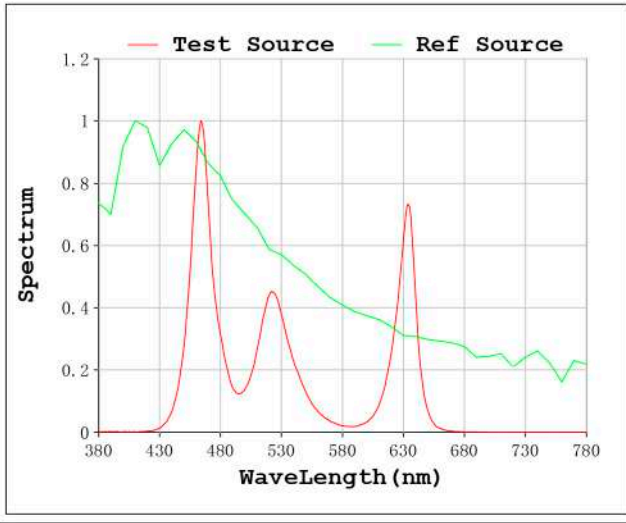

Rf: 48 CCT: 17787 K u': 0.1796
Rg: 114 Duv: 0.0052 v': 0.4211

Model:Ecoled Fiji
Tester:Sergio Carneros
Temperature:25Deg
Manufacturer:Luz Negra S.L

Number: 35.001
Date:26-5-2021
Humidity:57%
Remarks:100cm de tira flexible