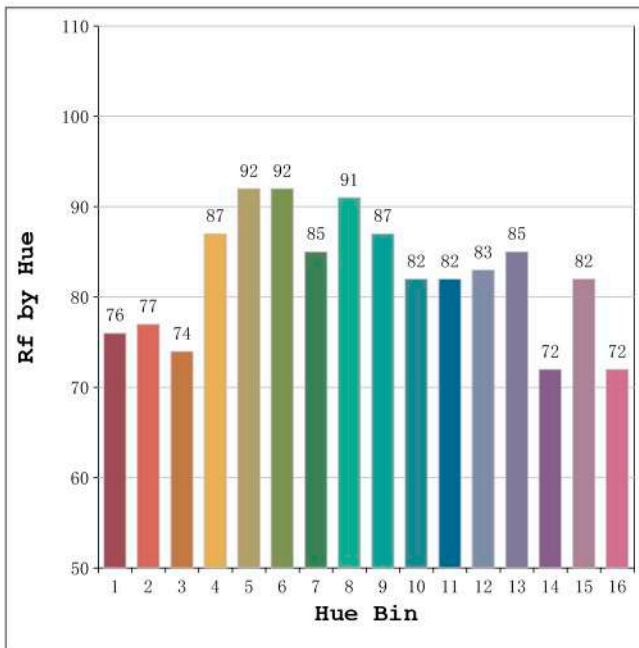

Spectrum Test Report

Color Parameters:

Chromaticity Coordinate: $x=0.4282$ $y=0.4003$ / $u'=0.2466$ $v'=0.5186$
 CCT=3121K (Duv=-0.0003) Dominant WL:Ld =582.4nm Purity=48.7%
 Ratio:R=22.2% G=75.1% B=2.7%; Peak WL:Lp=603.5nm FWHM=135.3nm
 Render Index:Ra=83.1 CRI=77.5 TM30:Rf=83 Rg=96
 R1 =81 R2 =91 R3 =97 R4 =81 R5 =82 R6 =88 R7 =84
 R8 =61 R9 =10 R10=79 R11=80 R12=70 R13=84 R14=99 R15=75

Photo Parameters:

Flux = 1200 lm Eff. : 97.06 lm/W Fe = 3.683 W Scotopic:1669.5 S/P:1.3912

Electrical parameters:

V = 23.998 V I = 0.5152 A P = 12.36 W PF = 1.000

Status: Integral T = 1095 ms Ip = 49081 (75%)

Model:Ecoled Pinto 3200K
 Tester:Sergio Carneros
 Temperature:25Deg
 Manufacturer:Luz Negra S.L

Number:33.184
 Date:26-5-2021
 Humidity:57%
 Remarks:100cm de tira flexible

Rf: 83 CCT: 3121 K u': 0.2466
Rg: 96 Duv: -0.0003 v': 0.5186

Model:Ecoled Pinto 3200K
Tester:Sergio Carneros
Temperature:25Deg
Manufacturer:Luz Negra S.L

Number:33.184
Date:26-5-2021
Humidity:57%
Remarks:100cm de tira flexible

Hue Bin	Hue Angle	Rf	Graphic shift(%)	
			Chroma	Hue
1	0.0° - 22.5°	76	-11	0
2	22.5° - 45.0°	77	-8	7
3	45.0° - 67.5°	74	-2	12
4	67.5° - 90.0°	87	0	7
5	90.0° - 112.5°	92	4	4
6	112.5° - 135.0°	92	4	-1
7	135.0° - 157.5°	85	-1	-7
8	157.5° - 180.0°	91	-3	-2
9	180.0° - 202.5°	87	-6	1
10	202.5° - 225.0°	82	-5	8
11	225.0° - 247.5°	82	1	12
12	247.5° - 270.0°	83	4	5
13	270.0° - 292.5°	85	6	-9
14	292.5° - 315.0°	72	4	-15
15	315.0° - 337.5°	82	0	-11
16	337.5° - 360.0°	72	-9	-12