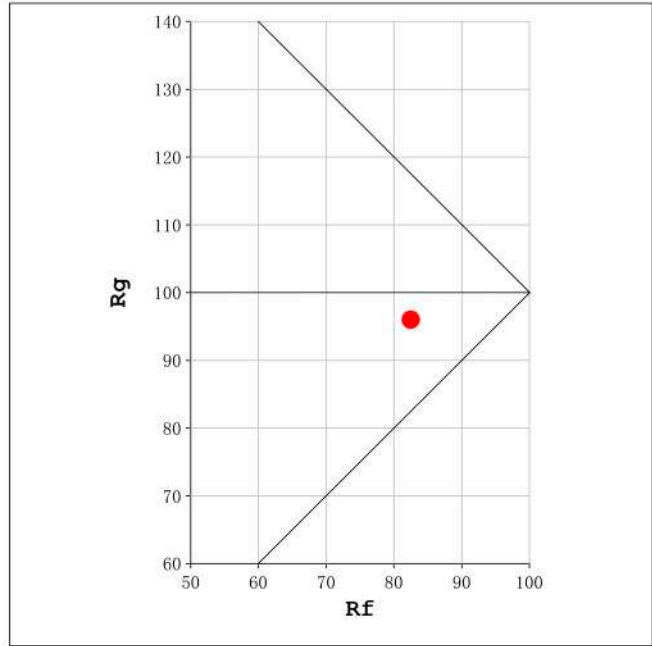

Rf: 83   CCT: 3121 K   u': 0.2466
Rg: 96   Duv: -0.0003   v': 0.5186

Model:Ecoled Pinto 3200K
Tester:Sergio Carneros
Temperature:25Deg
Manufacturer:Luz Negra S.L

Number:33.184
Date:26-5-2021
Humidity:57%
Remarks:100cm de tira flexible