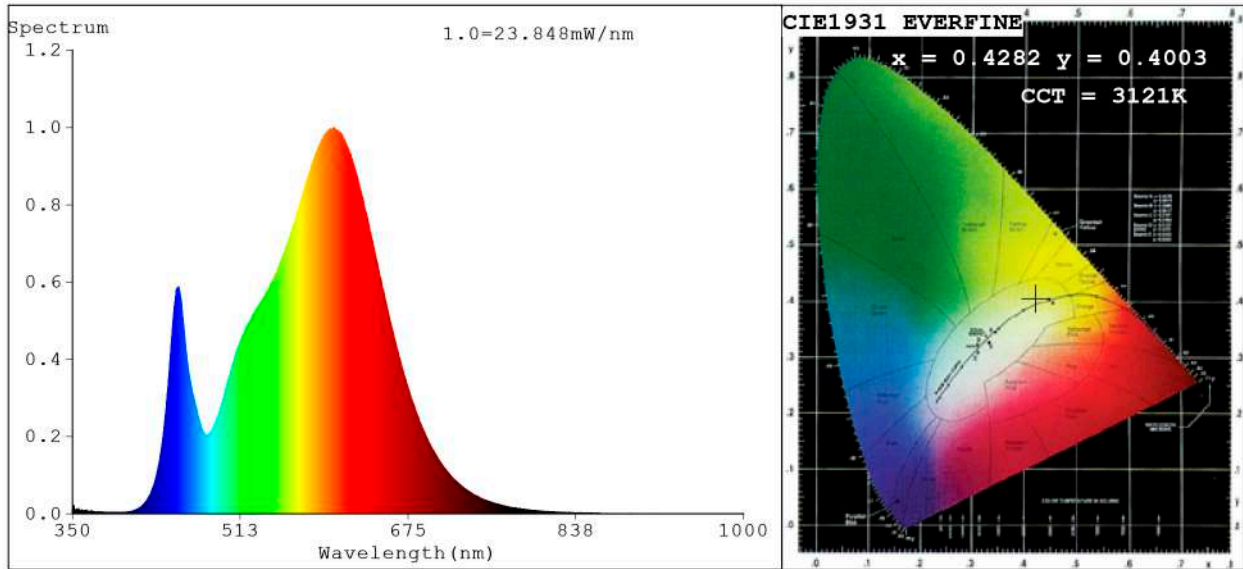

Spectrum Test Report

Color Parameters:

Chromaticity Coordinate: $x=0.4282$ $y=0.4003$ / $u'=0.2466$ $v'=0.5186$
 CCT=3121K (Duv=-0.0003) Dominant WL:Ld =582.4nm Purity=48.7%
 Ratio:R=22.2% G=75.1% B=2.7%; Peak WL:Lp=603.5nm FWHM=135.3nm
 Render Index:Ra=83.1 CRI=77.5 TM30:Rf=83 Rg=96
 R1 =81 R2 =91 R3 =97 R4 =81 R5 =82 R6 =88 R7 =84
 R8 =61 R9 =10 R10=79 R11=80 R12=70 R13=84 R14=99 R15=75

Photo Parameters:

Flux = 1200 lm Eff. : 97.06 lm/W Fe = 3.683 W Scotopic:1669.5 S/P:1.3912

Electrical parameters:

V = 23.998 V I = 0.5152 A P = 12.36 W PF = 1.000

Status: Integral T = 1095 ms Ip = 49081 (75%)