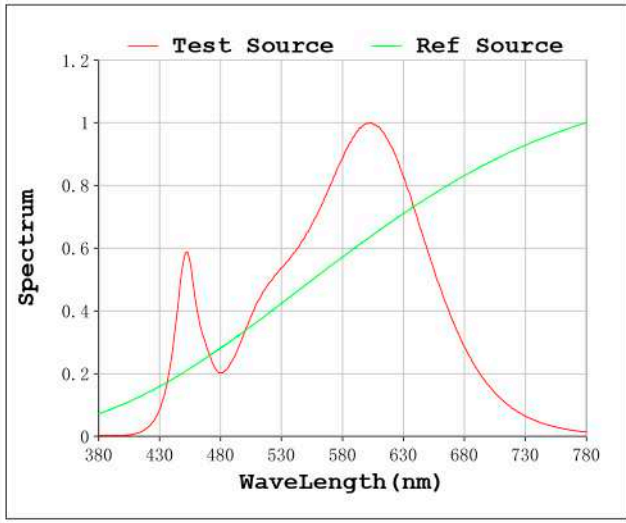

Rf: 83   CCT: 3121 K   u': 0.2466
Rg: 96   Duv: -0.0003   v': 0.5186

Model:Ecoled Pinto 3200K
Tester:Sergio Carneros
Temperature:25Deg
Manufacturer:Luz Negra S.L

Number:33.184
Date:26-5-2021
Humidity:57%
Remarks:100cm de tira flexible