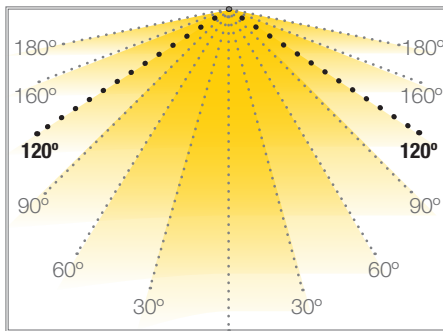

10mm PCB

Daily recommended use: 18h

Maximum connection in open circuit: 5m

Maximum connection in closed circuit: 10m

Estimated lifespan: 50000h *

* Depending on the dissipation of the profile, the daily working hours and the external environmental working temperature

Power (W)	12W/m
Voltage (V)	24V
Led type	SMD2835
Lumens (3200°K)	1204 Lm/m
CRI	>75
Light emission	120°
Waterproofing	IP20
N° leds/m	60
Measurements	5000x10x1.5mm
Cuttable	every 100mm
PCB	10mm
Working temperature	-40°C / +60°C
Apt for	indoor
Packaging	1 roll/5m
Guarantee	3 years

Spectrum Test Report

Color Parameters:

Chromaticity Coordinate: $x=0.4282$ $y=0.4003$ / $u'=0.2466$ $v'=0.5186$
 CCT=3121K (Duv=-0.0003) Dominant WL:Ld =582.4nm Purity=48.7%
 Ratio:R=22.2% G=75.1% B=2.7%; Peak WL:Lp=603.5nm FWHM=135.3nm
 Render Index:Ra=83.1 CRI=77.5 TM30:Rf=83 Rg=96
 R1 =81 R2 =91 R3 =97 R4 =81 R5 =82 R6 =88 R7 =84
 R8 =61 R9 =10 R10=79 R11=80 R12=70 R13=84 R14=99 R15=75

Photo Parameters:

Flux = 1200 lm Eff. : 97.06 lm/W Fe = 3.683 W Scotopic:1669.5 S/P:1.3912

Electrical parameters:

V = 23.998 V I = 0.5152 A P = 12.36 W PF = 1.000

Status: Integral T = 1095 ms Ip = 49081 (75%)