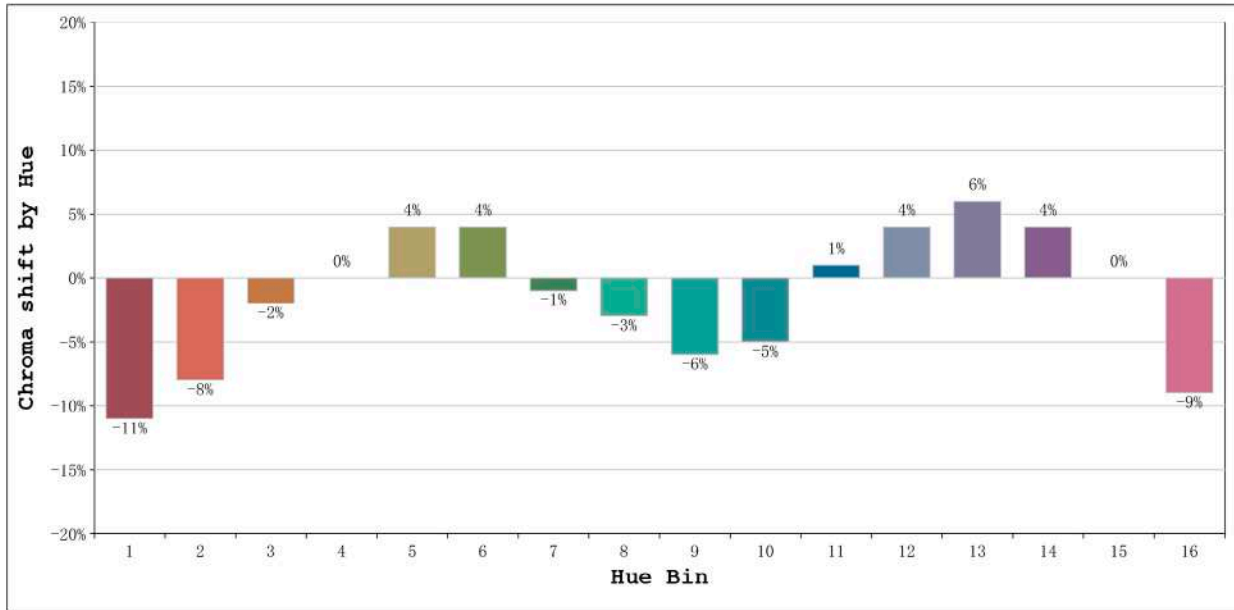

Model:Ecoled Pinto 3200K
 Tester:Sergio Carneros
 Temperature:25Deg
 Manufacturer:Luz Negra S.L

Number:33.184
 Date:26-5-2021
 Humidity:57%
 Remarks:100cm de tira flexible

Rf: 83 CCT: 3121 K u': 0.2466
Rg: 96 Duv: -0.0003 v': 0.5186

Model:Ecoled Pinto 3200K
Tester:Sergio Carneros
Temperature:25Deg
Manufacturer:Luz Negra S.L

Number:33.184
Date:26-5-2021
Humidity:57%
Remarks:100cm de tira flexible

Hue Bin	Hue Angle	Rf	Graphic shift(%)	
			Chroma	Hue
1	0.0° - 22.5°	76	-11	0
2	22.5° - 45.0°	77	-8	7
3	45.0° - 67.5°	74	-2	12
4	67.5° - 90.0°	87	0	7
5	90.0° - 112.5°	92	4	4
6	112.5° - 135.0°	92	4	-1
7	135.0° - 157.5°	85	-1	-7
8	157.5° - 180.0°	91	-3	-2
9	180.0° - 202.5°	87	-6	1
10	202.5° - 225.0°	82	-5	8
11	225.0° - 247.5°	82	1	12
12	247.5° - 270.0°	83	4	5
13	270.0° - 292.5°	85	6	-9
14	292.5° - 315.0°	72	4	-15
15	315.0° - 337.5°	82	0	-11
16	337.5° - 360.0°	72	-9	-12