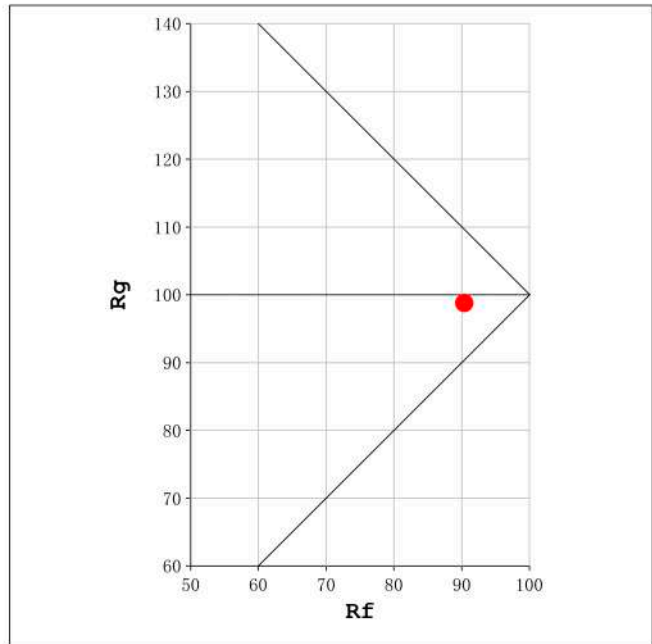

Rf: 90   CCT: 2965 K   u': 0.2517
Rg: 99   Duv: 0.0003   v': 0.5225

Model:Ecoled Barcelona 3000K
Tester:Sergio Carneros
Temperature:17Deg
Manufacturer:Luz Negra S.L

Number: 32.003
Date:25-5-2021
Humidity:70.0%
Remarks:100cm de tira flexible