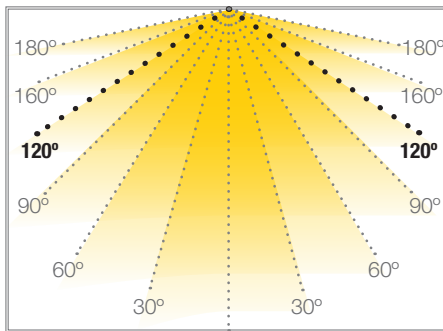

HIGH BRIGHTNESS

Ref: 32.001 6500°K
 Ref: 32.002 4000°K
 Ref: 32.003 3000°K

Single-coloured "PRO" flexible strip
 IP20 with 240 leds/metre 2216SMD.
 Requires use with led profile to permit dissipation.

Heat dissipation tape included.

BARCELONA

FLEXIBLE STRIP

Power (W)	19.2W/m
Voltage (V)	12V
Led type	SMD2216
Lumens (6500°K)	1600 Lm/m
Lumens (4000°K)	1400 Lm/m
Lumens (3000°K)	1200 Lm/m
CRI	>85
Light emission	120°
Waterproofing	IP20
N° leds/m	240
Measurements	5000x10x1.2mm
Cutable	every 12.5mm
PCB	10mm
Working temperature	-20°C / +40°C
Apt for	indoor
Packaging	1 roll/5m
Guarantee	3 years

Aprobado por: 

Spectrum Test Report

Color Parameters:

Chromaticity Coordinate: x=0.3145 y=0.3319/u'=0.1980 v'=0.4701
 CCT=6390K(Duv=0.0038) Dominant WL:Ld =490.7nm Purity=6.5%
 Ratio:R=14.8% G=78.2% B=7.0%; Peak WL:Lp=455.7nm FWHM=27.0nm
 Render Index:Ra=91.4 CRI=88.3 TM30:Rf=87 Rg=96
 R1 =92 R2 =98 R3 =97 R4 =86 R5 =89 R6 =93 R7 =91
 R8 =86 R9 =68 R10=93 R11=87 R12=63 R13=95 R14=99 R15=90

Photo Parameters:

Flux = 1286 lm Eff. : 77.30 lm/W Fe = 4.603 W Scotopic:3077.6 S/P:2.3933

Electrical parameters:

V = 11.998 V I = 1.387 A P = 18.64 W PF = 1.000

Status: Integral T = 453 ms Ip = 33446 (51%)