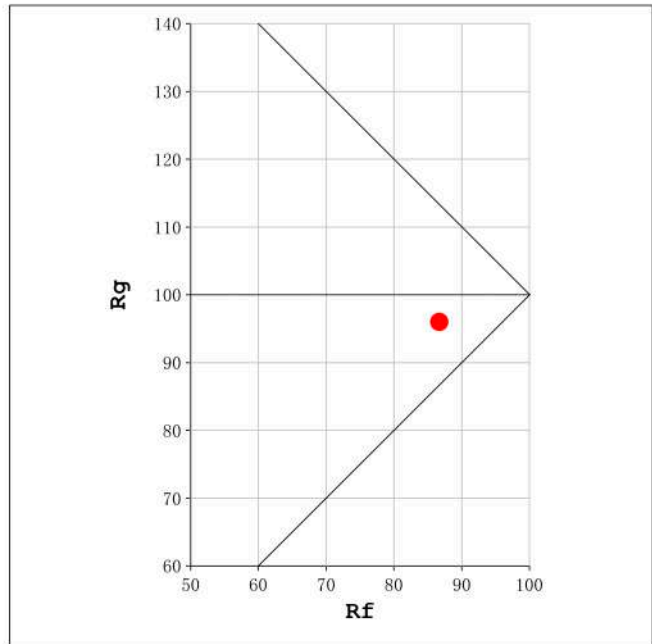

Rf: 87   CCT: 6390 K   u': 0.1980
Rg: 96   Duv: 0.0038   v': 0.4701

Model:Ecoled Barcelona 6500
Tester:Sergio Carneros
Temperature:21Deg
Manufacturer:Luz Negra S.L

Number:32.001
Date:25-5-2021
Humidity:58%
Remarks:100cm de tira flexible