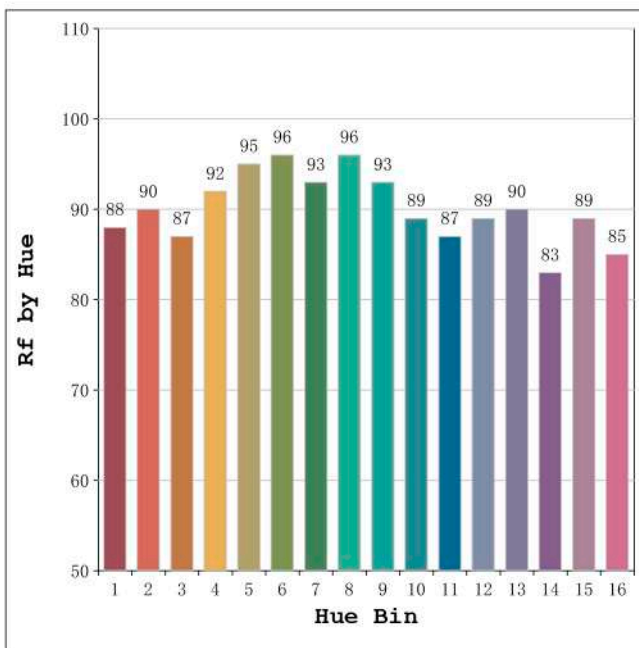

Aprobado por: 

Spectrum Test Report

Color Parameters:

Chromaticity Coordinate: x=0.3145 y=0.3319/u'=0.1980 v'=0.4701
 CCT=6390K(Duv=0.0038) Dominant WL:Ld =490.7nm Purity=6.5%
 Ratio:R=14.8% G=78.2% B=7.0%; Peak WL:Lp=455.7nm FWHM=27.0nm
 Render Index:Ra=91.4 CRI=88.3 TM30:Rf=87 Rg=96
 R1 =92 R2 =98 R3 =97 R4 =86 R5 =89 R6 =93 R7 =91
 R8 =86 R9 =68 R10=93 R11=87 R12=63 R13=95 R14=99 R15=90

Chromaticity Coordinate: $x=0.4399$ $y=0.4059$ / $u'=0.2517$ $v'=0.5225$
 CCT=2965K (Duv=0.0003) Dominant WL:Ld =582.9nm Purity=53.9%
 Ratio:R=24.3% G=72.9% B=2.8%; Peak WL:Lp=621.4nm FWHM=164.4nm
 Render Index:Ra=92.1 CRI=89.0 TM30:Rf=90 Rg=99
 R1 =92 R2 =96 R3 =98 R4 =91 R5 =91 R6 =94 R7 =92
 R8 =82 R9 =60 R10=89 R11=91 R12=78 R13=93 R14=98 R15=88

Photo Parameters:

Flux = 1486 lm Eff. : 85.70 lm/W Fe = 5.231 W Scotopic:2068.1 S/P:1.3916

Electrical parameters:

V = 11.998 V I = 1.445 A P = 17.34 W PF = 1.000

Status: Integral T = 789 ms Ip = 39510 (60%)

Model:Ecoled Barcelona 3000K	Number: 32.003
Tester:Sergio Carneros	Date:25-5-2021
Temperature:17Deg	Humidity:70.0%
Manufacturer:Luz Negra S.L	Remarks:100cm de tira flexible

Rf: 90 CCT: 2965 K u': 0.2517
Rg: 99 Duv: 0.0003 v': 0.5225