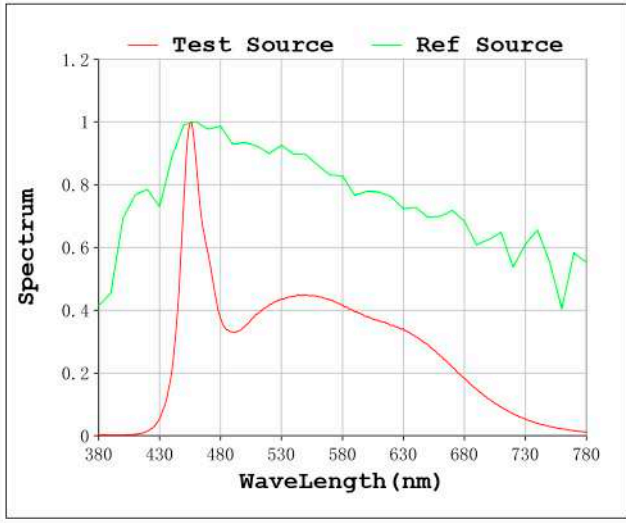

Rf: 87   CCT: 6390 K   u': 0.1980
Rg: 96   Duv: 0.0038   v': 0.4701

Model:Ecoled Barcelona 6500
Tester:Sergio Carneros
Temperature:21Deg
Manufacturer:Luz Negra S.L

Number:32.001
Date:25-5-2021
Humidity:58%
Remarks:100cm de tira flexible