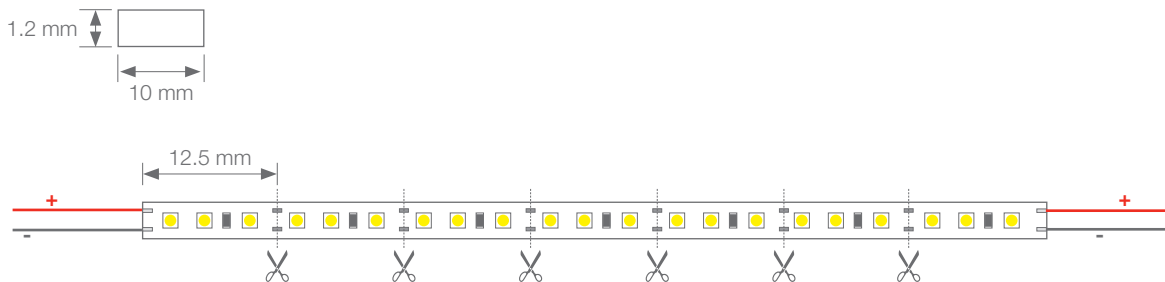

HIGH BRIGHTNESS

Ref: 32.001   6500°K
Ref: 32.002   4000°K
Ref: 32.003   3000°K

Single-coloured "PRO" flexible strip
IP20 with 240 leds/metre 2216SMD.
Requires use with led profile to permit dissipation.

Heat dissipation tape included.

10mm PCB

Daily recommended use: 18h
Maximum connection in open circuit: 3m
Maximum connection in closed circuit: 6m
Estimated lifespan: 50000h *

* Depending on the dissipation of the profile, the daily working hours and the external environmental working temperature

BARCELONA

FLEXIBLE STRIP

Power (W)	19.2W/m
Voltage (V)	12V
Led type	SMD2216
Lumens (6500°K)	1600 Lm/m
Lumens (4000°K)	1400 Lm/m
Lumens (3000°K)	1200 Lm/m
CRI	>85
Light emission	120°
Waterproofing	IP20
N° leds/m	240
Measurements	5000x10x1.2mm
Cutable	every 12.5mm
PCB	10mm
Working temperature	-20°C / +40°C
Apt for	indoor
Packaging	1 roll/5m
Guarantee	3 years

Aprobado por: