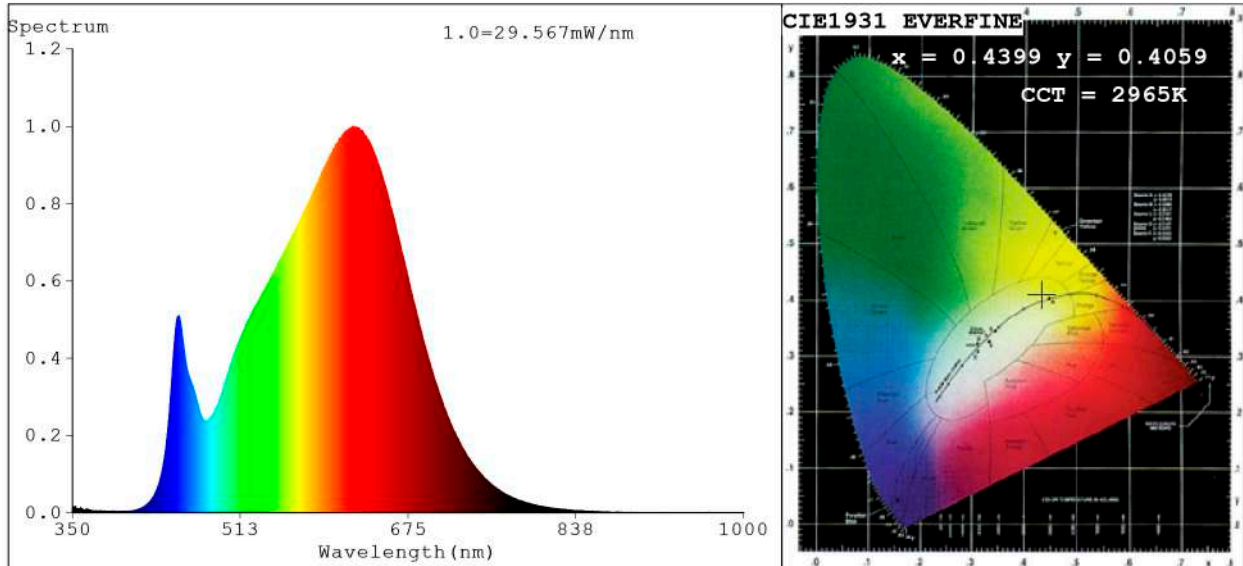

Spectrum Test Report

Color Parameters:

Chromaticity Coordinate: $x=0.4399$ $y=0.4059$ / $u'=0.2517$ $v'=0.5225$
CCT=2965K (Duv=0.0003) Dominant WL:Ld =582.9nm Purity=53.9%
Ratio:R=24.3% G=72.9% B=2.8%; Peak WL:Lp=621.4nm FWHM=164.4nm
Render Index:Ra=92.1 CRI=89.0 TM30:Rf=90 Rg=99
R1 =92 R2 =96 R3 =98 R4 =91 R5 =91 R6 =94 R7 =92
R8 =82 R9 =60 R10=89 R11=91 R12=78 R13=93 R14=98 R15=88

Photo Parameters:

Flux = 1486 lm Eff. : 85.70 lm/W Fe = 5.231 W Scotopic:2068.1 S/P:1.3916

Electrical parameters:

V = 11.998 V I = 1.445 A P = 17.34 W PF = 1.000

Status: Integral T = 789 ms Ip = 39510 (60%)

Model:Ecoled Barcelona 3000K	Number: 32.003
Tester:Sergio Carneros	Date:25-5-2021
Temperature:17Deg	Humidity:70.0%
Manufacturer:Luz Negra S.L	Remarks:100cm de tira flexible