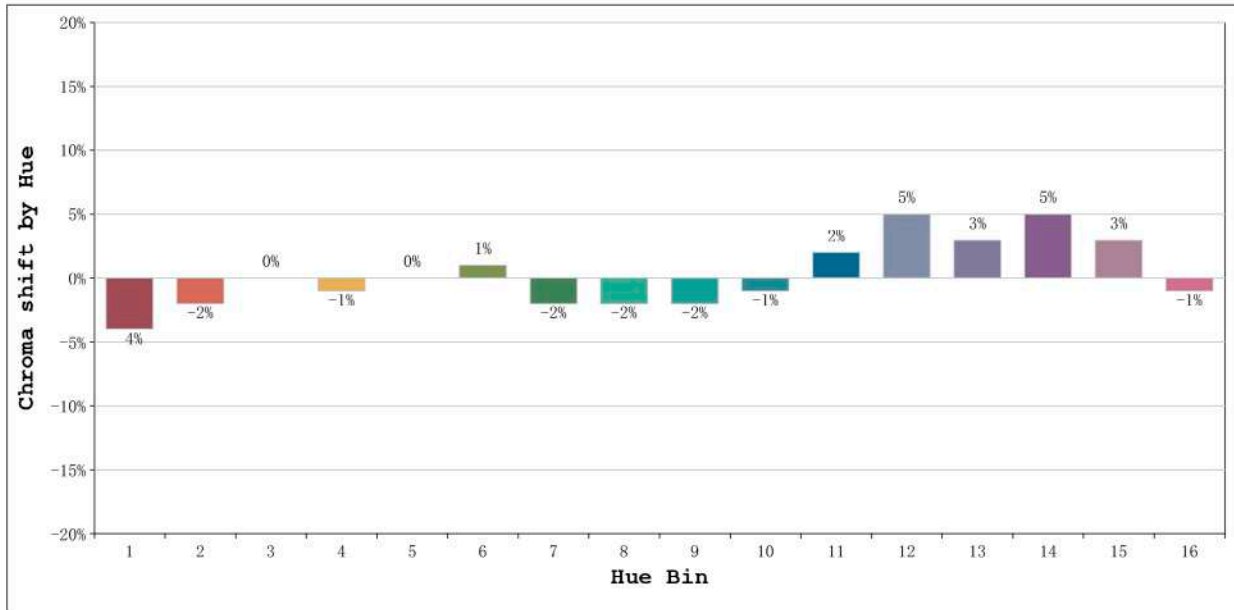

Hue Bin	Hue Angle	Rf	Graphic shift (%)	
			Chroma	Hue
1	0.0° - 22.5°	90	-4	0
2	22.5° - 45.0°	91	-2	2
3	45.0° - 67.5°	88	0	5
4	67.5° - 90.0°	91	-1	2
5	90.0° - 112.5°	92	0	2
6	112.5° - 135.0°	96	1	0
7	135.0° - 157.5°	91	-2	0
8	157.5° - 180.0°	95	-2	0
9	180.0° - 202.5°	91	-2	5
10	202.5° - 225.0°	82	-1	9
11	225.0° - 247.5°	83	2	12
12	247.5° - 270.0°	86	5	5
13	270.0° - 292.5°	93	3	-1
14	292.5° - 315.0°	88	5	-5
15	315.0° - 337.5°	86	3	-7
16	337.5° - 360.0°	89	-1	-4

Model:Ecoled Barcelona 4000K
Tester:Sergio Carneros
Temperature:21Deg
Manufacturer:Luz Negra S.L

Number: 32.002
Date:25-5-2021
Humidity:57%
Remarks:100cm de tria flexible