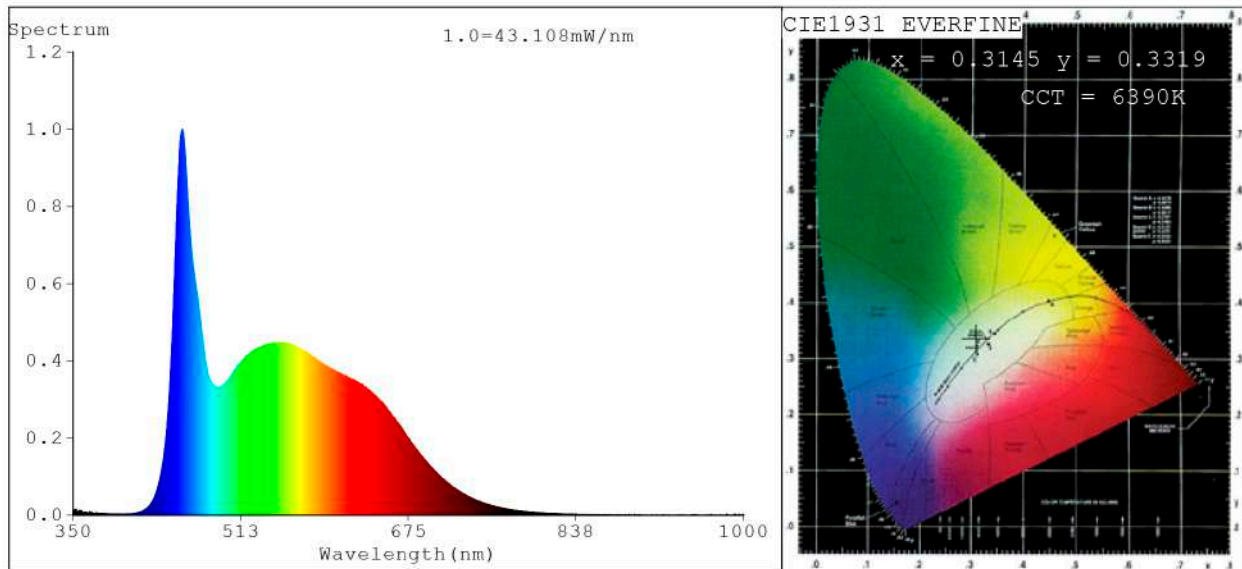

BARCELONA

FLEXIBLE STRIP

Power (W)	19.2W/m
Voltage (V)	12V
Led type	SMD2216
Lumens (6500°K)	1600 Lm/m
Lumens (4000°K)	1400 Lm/m
Lumens (3000°K)	1200 Lm/m
CRI	>85
Light emission	120°
Waterproofing	IP20
N° leds/m	240
Measurements	5000x10x1.2mm
Cutable	every 12.5mm
PCB	10mm
Working temperature	-20°C / +40°C
Apt for	indoor
Packaging	1 roll/5m
Guarantee	3 years

Aprobado por: 

Spectrum Test Report

Color Parameters:

Chromaticity Coordinate: x=0.3145 y=0.3319/u'=0.1980 v'=0.4701
 CCT=6390K(Duv=0.0038) Dominant WL:Ld =490.7nm Purity=6.5%
 Ratio:R=14.8% G=78.2% B=7.0%; Peak WL:Lp=455.7nm FWHM=27.0nm
 Render Index:Ra=91.4 CRI=88.3 TM30:Rf=87 Rg=96
 R1 =92 R2 =98 R3 =97 R4 =86 R5 =89 R6 =93 R7 =91
 R8 =86 R9 =68 R10=93 R11=87 R12=63 R13=95 R14=99 R15=90