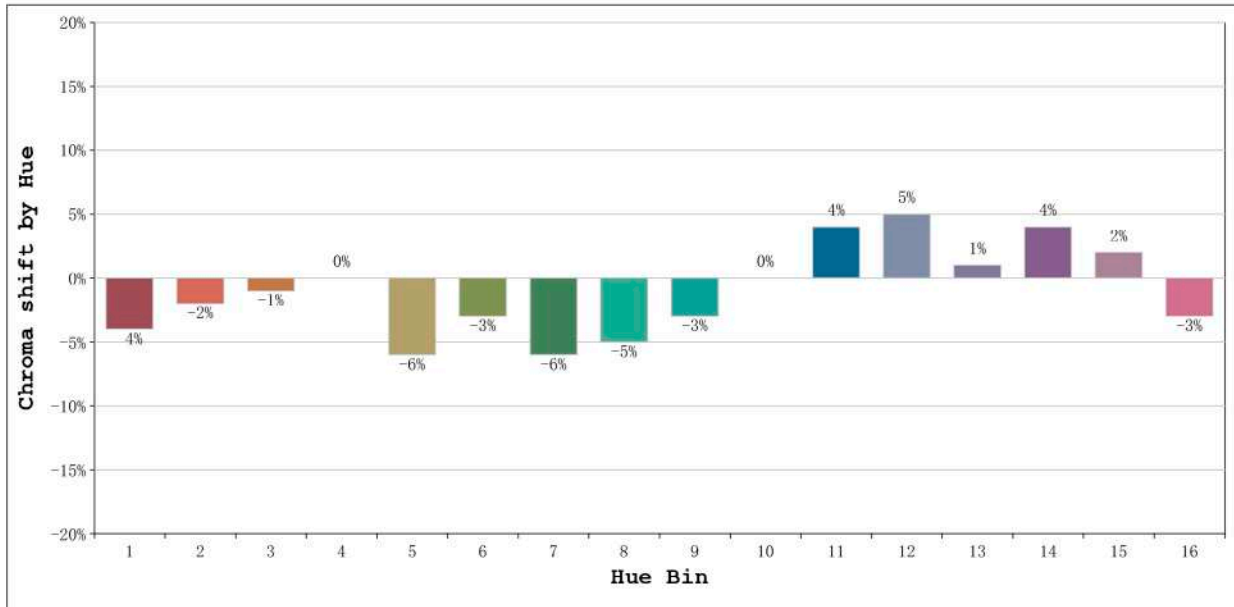

Hue Bin	Hue Angle	Rf	Graphic shift (%)	
			Chroma	Hue
1	0.0° - 22.5°	86	-4	1
2	22.5° - 45.0°	90	-2	2
3	45.0° - 67.5°	91	-1	3
4	67.5° - 90.0°	94	0	2
5	90.0° - 112.5°	87	-6	0
6	112.5° - 135.0°	93	-3	0
7	135.0° - 157.5°	88	-6	1
8	157.5° - 180.0°	87	-5	4
9	180.0° - 202.5°	84	-3	9
10	202.5° - 225.0°	76	0	15
11	225.0° - 247.5°	79	4	13
12	247.5° - 270.0°	89	5	3
13	270.0° - 292.5°	92	1	-3
14	292.5° - 315.0°	87	4	-6
15	315.0° - 337.5°	82	2	-8
16	337.5° - 360.0°	88	-3	-2

Model:Ecoled Barcelona 6500
Tester:Sergio Carneros
Temperature:21Deg
Manufacturer:Luz Negra S.L

Number:32.001
Date:25-5-2021
Humidity:58%
Remarks:100cm de tira flexible