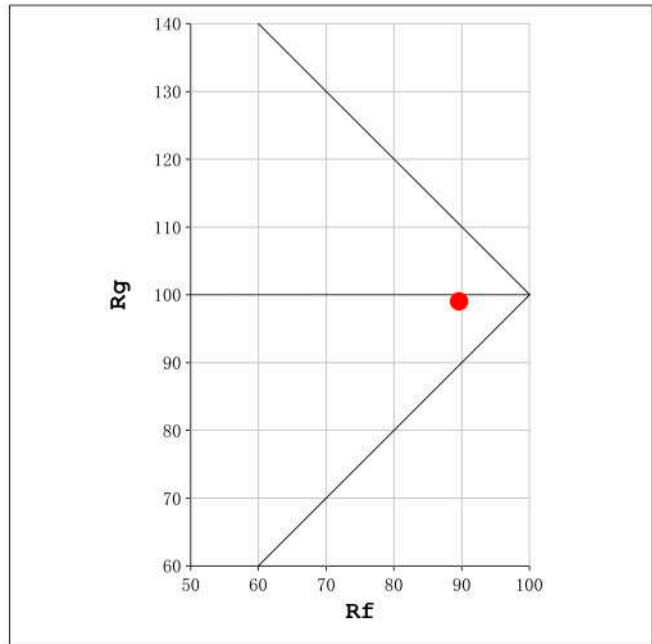

Rf: 90   CCT: 4156 K   u': 0.2227
Rg: 99   Duv: -0.0006   v': 0.4980

Model:Ecoled Barcelona 4000K
Tester:Sergio Carneros
Temperature:21Deg
Manufacturer:Luz Negra S.L

Number: 32.002
Date:25-5-2021
Humidity:57%
Remarks:100cm de tria flexible