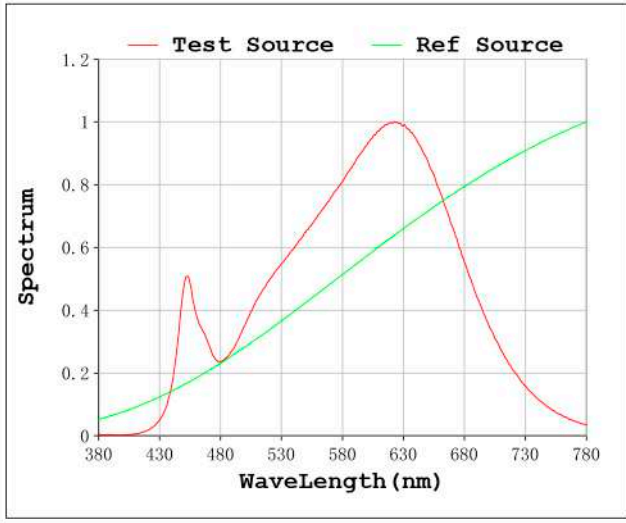

Rf: 90   CCT: 2965 K   u': 0.2517
Rg: 99   Duv: 0.0003   v': 0.5225

Model:Ecoled Barcelona 3000K
Tester:Sergio Carneros
Temperature:17Deg
Manufacturer:Luz Negra S.L

Number: 32.003
Date:25-5-2021
Humidity:70.0%
Remarks:100cm de tira flexible