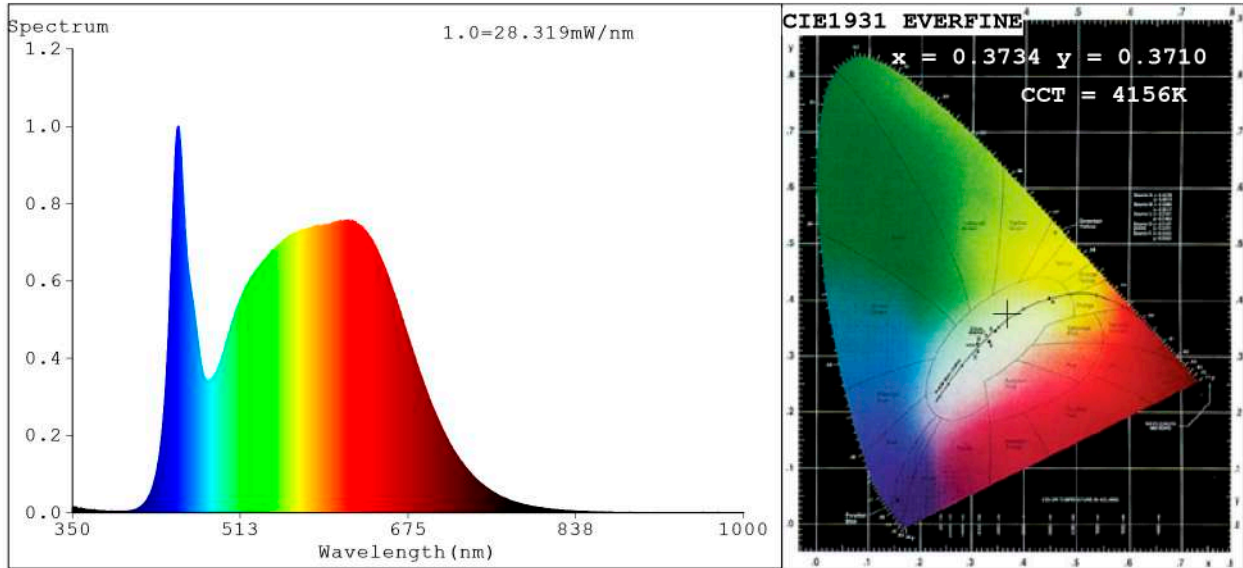

Spectrum Test Report

Color Parameters:

Chromaticity Coordinate: $x=0.3734$ $y=0.3710$ / $u'=0.2227$ $v'=0.4980$
CCT=4156K (Duv=-0.0006) Dominant WL:Ld =578.8nm Purity=23.4%
Ratio:R=19.1% G=76.5% B=4.4%; Peak WL:Lp=452.6nm FWHM=25.7nm
Render Index:Ra=92.6 CRI=89.2 TM30:Rf=90 Rg=99
R1 =93 R2 =96 R3 =96 R4 =92 R5 =91 R6 =91 R7 =95
R8 =88 R9 =70 R10=88 R11=91 R12=68 R13=94 R14=97 R15=92

Photo Parameters:

Flux = 1385 lm Eff. : 79.79 lm/W Fe = 4.839 W Scotopic:2533.9 S/P:1.83

Electrical parameters:

V = 11.998 V I = 1.446 A P = 17.35 W PF = 1.000

Status: Integral T = 1000 ms Ip = 46507 (71%)

Model:Ecoled Barcelona 4000K	Number: 32.002
Tester:Sergio Carneros	Date:25-5-2021
Temperature:21Deg	Humidity:57%
Manufacturer:Luz Negra S.L	Remarks:100cm de tria flexible