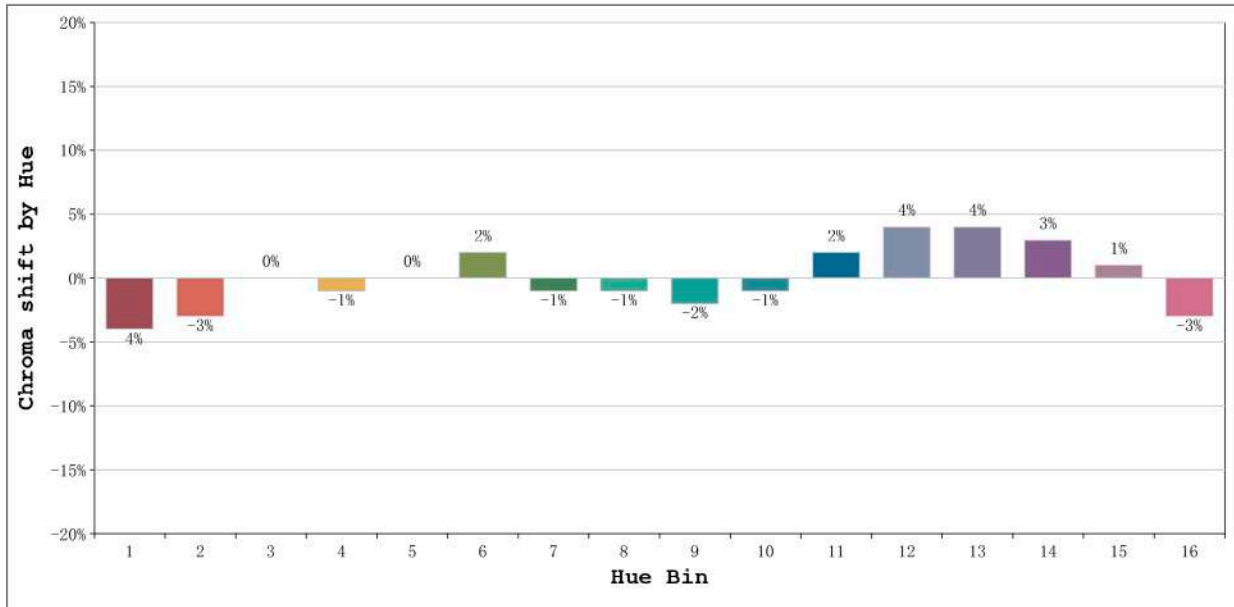

Hue Bin	Hue Angle	Rf	Graphic shift (%)	
			Chroma	Hue
1	0.0° - 22.5°	88	-4	0
2	22.5° - 45.0°	90	-3	3
3	45.0° - 67.5°	87	0	5
4	67.5° - 90.0°	92	-1	2
5	90.0° - 112.5°	95	0	2
6	112.5° - 135.0°	96	2	0
7	135.0° - 157.5°	93	-1	-2
8	157.5° - 180.0°	96	-1	0
9	180.0° - 202.5°	93	-2	2
10	202.5° - 225.0°	89	-1	6
11	225.0° - 247.5°	87	2	8
12	247.5° - 270.0°	89	4	4
13	270.0° - 292.5°	90	4	-6
14	292.5° - 315.0°	83	3	-8
15	315.0° - 337.5°	89	1	-6
16	337.5° - 360.0°	85	-3	-7

Model:Ecoled Barcelona 3000K
Tester:Sergio Carneros
Temperature:17Deg
Manufacturer:Luz Negra S.L

Number: 32.003
Date:25-5-2021
Humidity:70.0%
Remarks:100cm de tira flexible