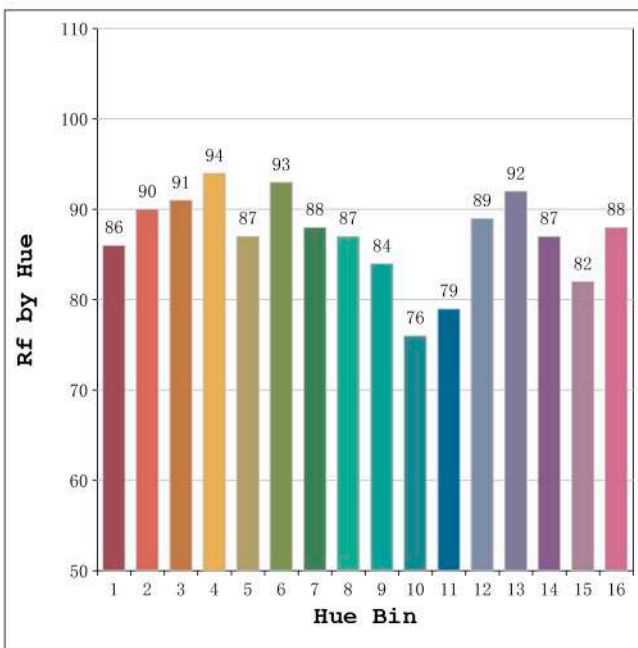

Aprobado por: 

Spectrum Test Report

Color Parameters:

Chromaticity Coordinate: x=0.3145 y=0.3319/u'=0.1980 v'=0.4701
 CCT=6390K(Duv=0.0038) Dominant WL:Ld =490.7nm Purity=6.5%
 Ratio:R=14.8% G=78.2% B=7.0%; Peak WL:Lp=455.7nm FWHM=27.0nm
 Render Index:Ra=91.4 CRI=88.3 TM30:Rf=87 Rg=96
 R1 =92 R2 =98 R3 =97 R4 =86 R5 =89 R6 =93 R7 =91
 R8 =86 R9 =68 R10=93 R11=87 R12=63 R13=95 R14=99 R15=90

Photo Parameters:

Flux = 1286 lm Eff. : 77.30 lm/W Fe = 4.603 W Scotopic:3077.6 S/P:2.3933

Electrical parameters:

V = 11.998 V I = 1.387 A P = 18.64 W PF = 1.000

Status: Integral T = 453 ms Ip = 33446 (51%)

Model:Ecoled Barcelona 6500
 Tester:Sergio Carneros
 Temperature:21Deg
 Manufacturer:Luz Negra S.L

Number:32.001
 Date:25-5-2021
 Humidity:58%
 Remarks:100cm de tira flexible

Rf: 87 CCT: 6390 K u': 0.1980
Rg: 96 Duv: 0.0038 v': 0.4701

Chromaticity Coordinate: $x=0.3734$ $y=0.3710$ / $u'=0.2227$ $v'=0.4980$
 CCT=4156K (Duv=-0.0006) Dominant WL:Ld =578.8nm Purity=23.4%
 Ratio:R=19.1% G=76.5% B=4.4%; Peak WL:Lp=452.6nm FWHM=25.7nm
 Render Index:Ra=92.6 CRI=89.2 TM30:Rf=90 Rg=99
 R1 =93 R2 =96 R3 =96 R4 =92 R5 =91 R6 =91 R7 =95
 R8 =88 R9 =70 R10=88 R11=91 R12=68 R13=94 R14=97 R15=92