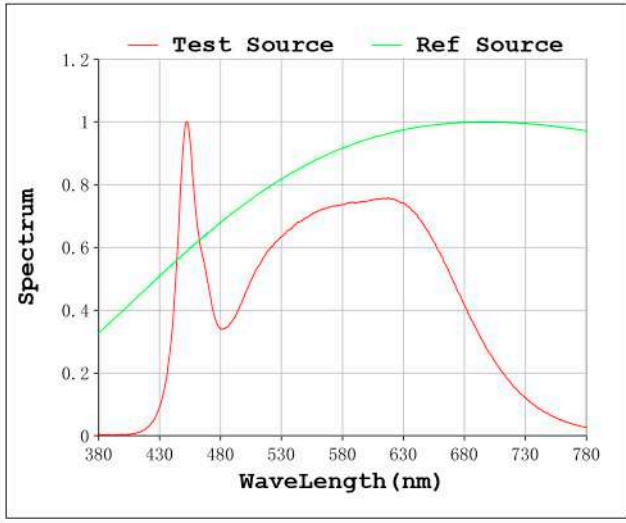

Rf: 90   CCT: 4156 K   u': 0.2227
Rg: 99   Duv: -0.0006   v': 0.4980

Model:Ecoled Barcelona 4000K
Tester:Sergio Carneros
Temperature:21Deg
Manufacturer:Luz Negra S.L

Number: 32.002
Date:25-5-2021
Humidity:57%
Remarks:100cm de tria flexible