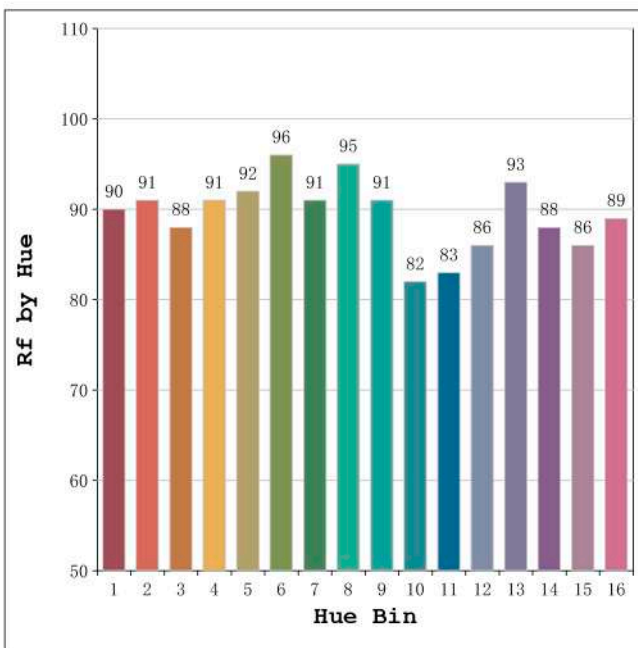

Rf: 90   CCT: 4156 K   u': 0.2227
Rg: 99   Duv: -0.0006   v': 0.4980

Model:Ecoled Barcelona 4000K
Tester:Sergio Carneros
Temperature:21Deg
Manufacturer:Luz Negra S.L

Number: 32.002
Date:25-5-2021
Humidity:57%
Remarks:100cm de tria flexible