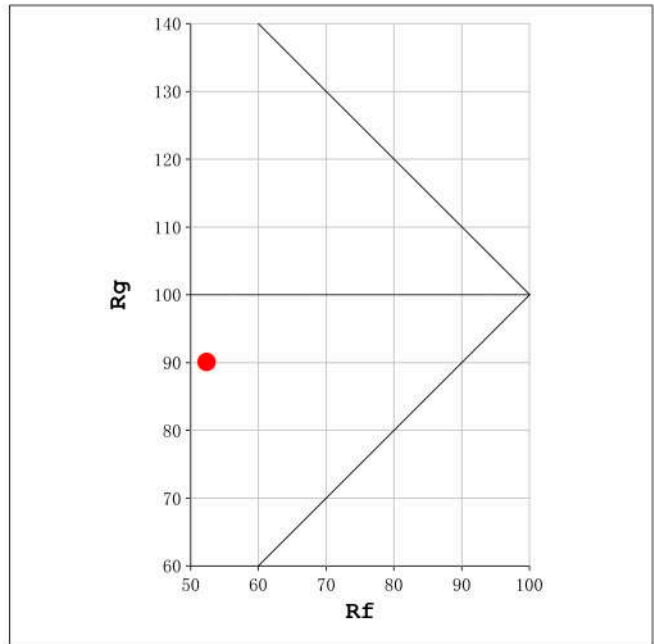

Rf: 52   CCT: 17327 K   u': 0.1466
Rg: 90   Duv: 0.0403   v': 0.4390

Model:Ecoled Gerona pro R+G+B
Tester:Sergio Carneros
Temperature:25Deg
Manufacturer:Luz Negra.S.L

Number:33.194
Date:2021-02-23 11:22:27
Humidity:57%
Remarks:100cm Tira flexible