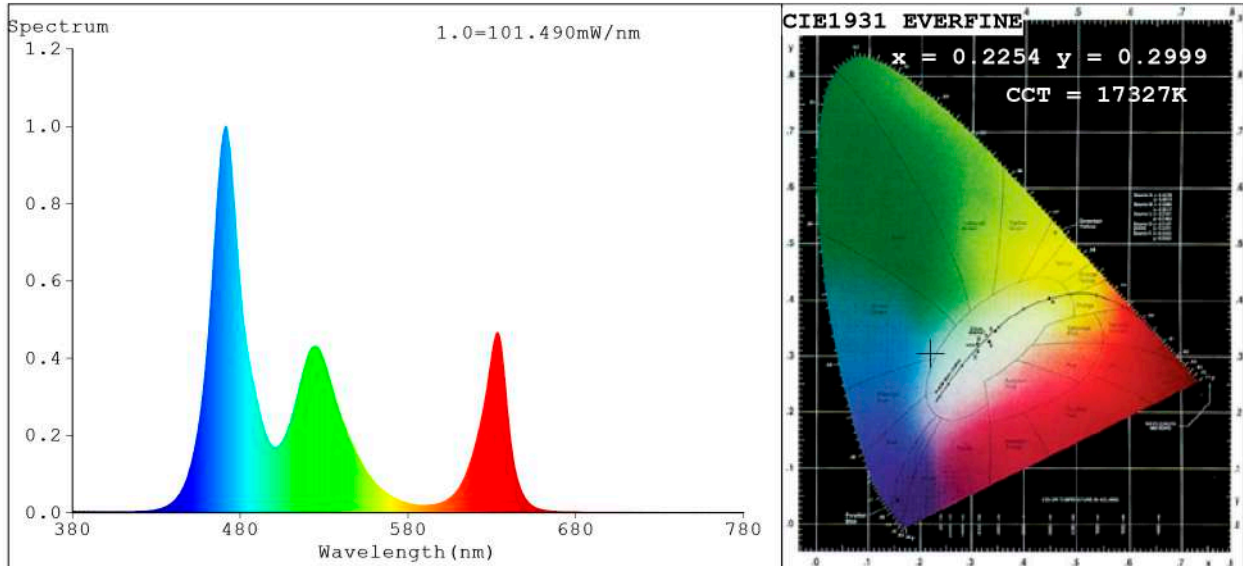

Spectrum Test Report

Color Parameters:

Chromaticity Coordinate: $x=0.2254$ $y=0.2999$ / $u'=0.1466$ $v'=0.4390$
 CCT=17327K (Duv=0.0403) Dominant WL:Ld =487.7nm Purity=39.0%
 Ratio:R=14.1% G=70.7% B=15.2%; Peak WL:Lp=471.4nm FWHM=20.2nm
 Render Index:Ra=68.6 CRI=62.4 TM30:Rf=52 Rg=90 Lav=504.1nm
 R1 =81 R2 =70 R3 =73 R4 =62 R5 =91 R6 =68 R7 =56
 R8 =48 R9 =0 R10=40 R11=72 R12=65 R13=64 R14=85 R15=60

Photo Parameters:

Flux = 1290 lm Eff. : 59.64 lm/W Fe = 5.215 W Scotopic:5249.8 S/P:4.0687

Electrical parameters:

V = 23.998 V I = 0.9015 A P = 21.63 W PF = 1.000

Status: Integral T = 311 ms Ip = 53839 (82%)