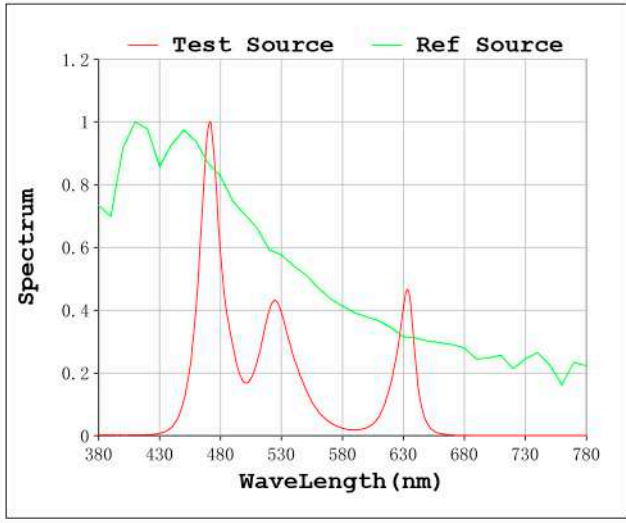

Rf: 52   CCT: 17327 K   u': 0.1466
Rg: 90   Duv: 0.0403   v': 0.4390

Model:Ecoled Gerona pro R+G+B
Tester:Sergio Carneros
Temperature:25Deg
Manufacturer:Luz Negra.S.L

Number:33.194
Date:2021-02-23 11:22:27
Humidity:57%
Remarks:100cm Tira flexible