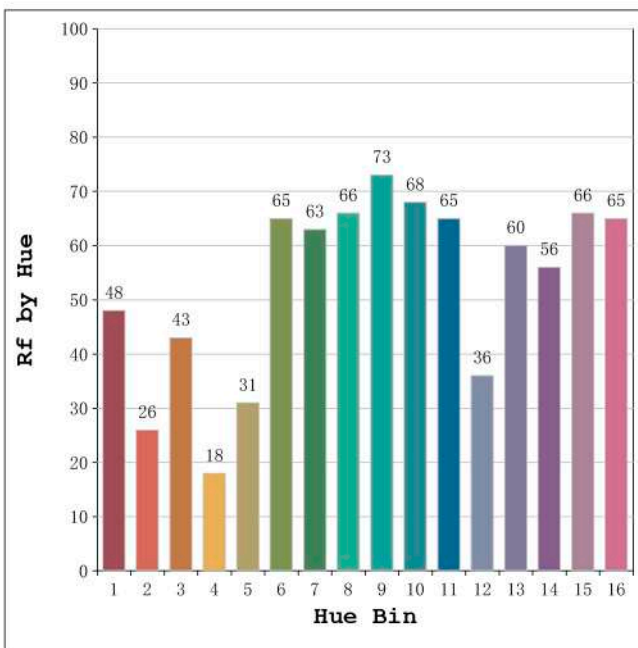

Spectrum Test Report

Color Parameters:

Chromaticity Coordinate: $x=0.2254$ $y=0.2999$ / $u'=0.1466$ $v'=0.4390$
 CCT=17327K (Duv=0.0403) Dominant WL:Ld =487.7nm Purity=39.0%
 Ratio:R=14.1% G=70.7% B=15.2%; Peak WL:Lp=471.4nm FWHM=20.2nm
 Render Index:Ra=68.6 CRI=62.4 TM30:Rf=52 Rg=90 Lav=504.1nm
 R1 =81 R2 =70 R3 =73 R4 =62 R5 =91 R6 =68 R7 =56
 R8 =48 R9 =0 R10=40 R11=72 R12=65 R13=64 R14=85 R15=60

Photo Parameters:

Flux = 1290 lm Eff. : 59.64 lm/W Fe = 5.215 W Scotopic:5249.8 S/P:4.0687

Electrical parameters:

V = 23.998 V I = 0.9015 A P = 21.63 W PF = 1.000

Status: Integral T = 311 ms Ip = 53839 (82%)

Model:Ecoled Gerona pro R+G+B
 Tester:Sergio Carneros
 Temperature:25Deg
 Manufacturer:Luz Negra.S.L

Number:33.194
 Date:2021-02-23 11:22:27
 Humidity:57%
 Remarks:100cm Tira flexible

Rf: 52 CCT: 17327 K u': 0.1466
Rg: 90 Duv: 0.0403 v': 0.4390

Model:Ecoled Gerona pro R+G+B
Tester:Sergio Carneros
Temperature:25Deg
Manufacturer:Luz Negra.S.L

Number:33.194
Date:2021-02-23 11:22:27
Humidity:57%
Remarks:100cm Tira flexible

Hue Bin	Hue Angle	Rf	Graphic shift (%)	
			Chroma	Hue
1	0.0° - 22.5°	48	23	3
2	22.5° - 45.0°	26	18	-19
3	45.0° - 67.5°	43	8	-40
4	67.5° - 90.0°	18	-9	-36
5	90.0° - 112.5°	31	-31	-22
6	112.5° - 135.0°	65	-18	-3
7	135.0° - 157.5°	63	-13	5
8	157.5° - 180.0°	66	-2	13
9	180.0° - 202.5°	73	8	17
10	202.5° - 225.0°	68	7	0
11	225.0° - 247.5°	65	11	-12
12	247.5° - 270.0°	36	-5	-27
13	270.0° - 292.5°	60	-12	-22
14	292.5° - 315.0°	56	-10	6
15	315.0° - 337.5°	66	-2	15
16	337.5° - 360.0°	65	6	12