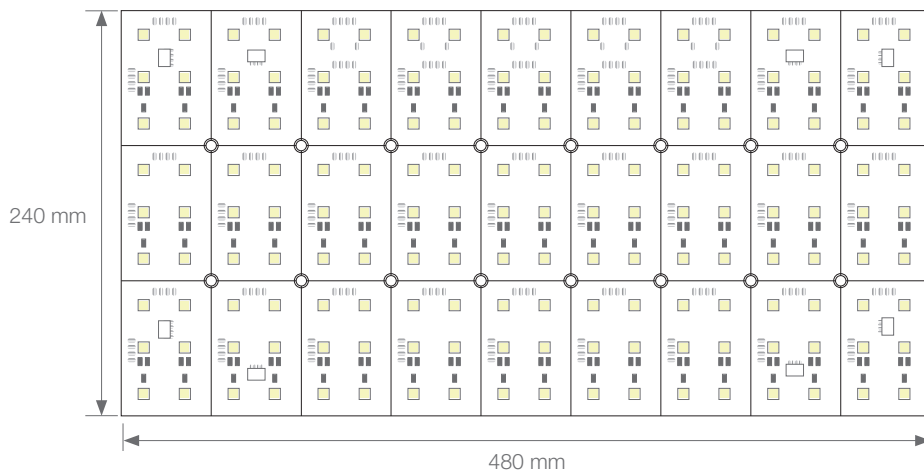

BARCELONA
C/ Carles Buhigues, 13
08420 Canovelles
Info@luznegra.net
Tel: +34 938 402 598

MADRID
C/ Adaptación, 27
28906 Getafe
centro@luznegra.net
Tel: +34 916 416 081

PARIS
113 Avenue Joffre
77450 Esbly
france@luznegra.net
Tel: +33 (0) 160 426 585