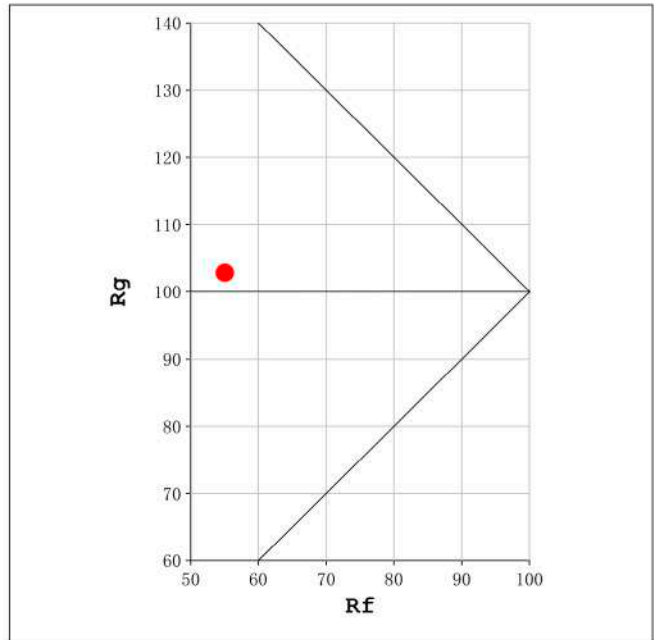

Rf: 55 CCT: 18945 K u': 0.1648
Rg: 103 Duv: 0.0204 v': 0.4267

Model:Ecoled Panel Flexible RGB
Tester:Sergio Careros
Temperature:20Deg
Manufacturer:Luz Negra

Number: 46.001
Date:
Humidity:50%
Remarks:1 panel de 480x240mm