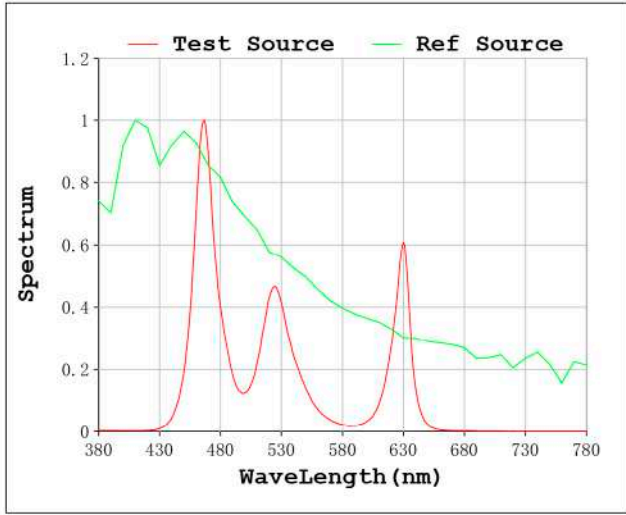

Rf: 55 CCT: 18945 K u': 0.1648
Rg: 103 Duv: 0.0204 v': 0.4267

Model:Ecoled Panel Flexible RGB
Tester:Sergio Careros
Temperature:20Deg
Manufacturer:Luz Negra

Number: 46.001
Date:
Humidity:50%
Remarks:1 panel de 480x240mm