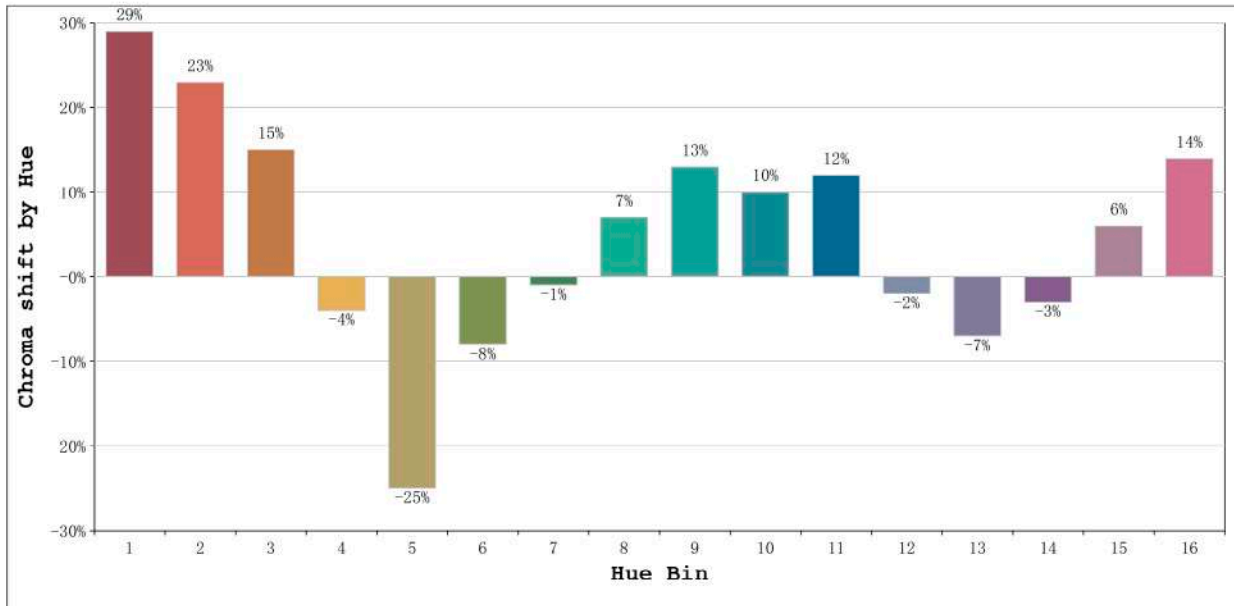

Hue Bin	Hue Angle	Rf	Graphic shift(%)	
			Chroma	Hue
1	0.0° - 22.5°	39	29	3
2	22.5° - 45.0°	19	23	-21
3	45.0° - 67.5°	40	15	-40
4	67.5° - 90.0°	23	-4	-34
5	90.0° - 112.5°	44	-25	-17
6	112.5° - 135.0°	78	-8	3
7	135.0° - 157.5°	72	-1	9
8	157.5° - 180.0°	67	7	13
9	180.0° - 202.5°	72	13	14
10	202.5° - 225.0°	70	10	-1
11	225.0° - 247.5°	68	12	-10
12	247.5° - 270.0°	48	-2	-22
13	270.0° - 292.5°	68	-7	-13
14	292.5° - 315.0°	54	-3	16
15	315.0° - 337.5°	59	6	21
16	337.5° - 360.0°	54	14	15

Model:Ecoled Panel Flexible RGB
Tester:Sergio Carneros
Temperature:20Deg
Manufacturer:Luz Negra

Number: 46.001
Date:
Humidity:50%
Remarks:1 panel de 480x240mm