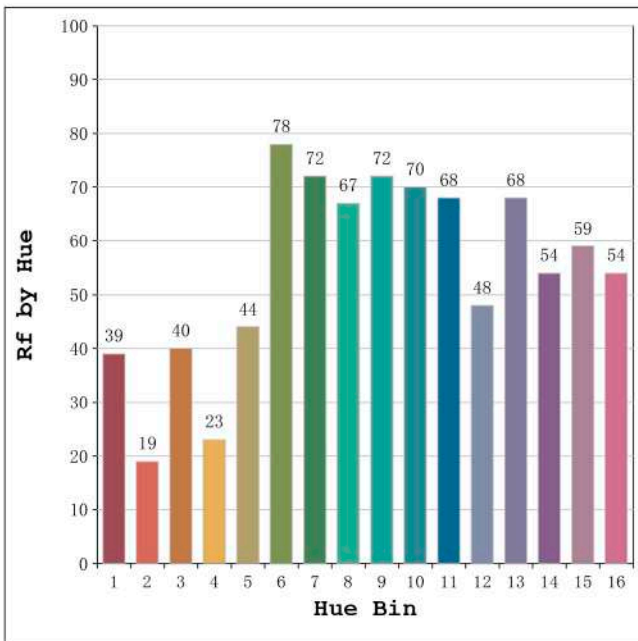

Spectrum Test Report

Color Parameters:

Chromaticity Coordinate: $x=0.2407$ $y=0.2770$ $u'=0.1648$ $v'=0.4267$
 CCT=18945K (Duv=0.0204) Dominant WL:Ld =483.4nm Purity=36.0%
 Ratio:R=18.0% G=69.2% B=12.7%;;Peak WL:Lp=466.3nm FWHM=20.0nm
 Render Index:Ra=66.5 CRI=61.6 TM30:Rf=55 Rg=103
 R1 =60 R2 =72 R3 =83 R4 =74 R5 =79 R6 =73 R7 =62
 R8 =30 R9 =0 R10=43 R11=81 R12=62 R13=57 R14=87 R15=40

Photo Parameters:

Flux = 833.2 lm Eff. : 46.32 lm/W Fe = 3.416 W Scotopic:3205.7 S/P:3.8475

Electrical parameters:

V = 23.998 V I = 0.7496 A P = 17.99 W PF = 1.000

Status: Integral T = 352 ms Ip = 40427 (62%)

Model:Ecoled Panel Flexible RGB Number: 46.001
 Tester:Sergio Carneros Date:
 Temperature:20Deg Humidity:50%
 Manufacturer:Luz Negra Remarks:1 panel de 480x240mm

Rf: 55 CCT: 18945 K u': 0.1648
Rg: 103 Duv: 0.0204 v': 0.4267

Model:Ecoled Panel Flexible RGB
Tester:Sergio Careros
Temperature:20Deg
Manufacturer:Luz Negra

Number: 46.001
Date:
Humidity:50%
Remarks:1 panel de 480x240mm

Hue Bin	Hue Angle	Rf	Graphic shift(%)	
			Chroma	Hue
1	0.0° - 22.5°	39	29	3
2	22.5° - 45.0°	19	23	-21
3	45.0° - 67.5°	40	15	-40
4	67.5° - 90.0°	23	-4	-34
5	90.0° - 112.5°	44	-25	-17
6	112.5° - 135.0°	78	-8	3
7	135.0° - 157.5°	72	-1	9
8	157.5° - 180.0°	67	7	13
9	180.0° - 202.5°	72	13	14
10	202.5° - 225.0°	70	10	-1
11	225.0° - 247.5°	68	12	-10
12	247.5° - 270.0°	48	-2	-22
13	270.0° - 292.5°	68	-7	-13
14	292.5° - 315.0°	54	-3	16
15	315.0° - 337.5°	59	6	21
16	337.5° - 360.0°	54	14	15