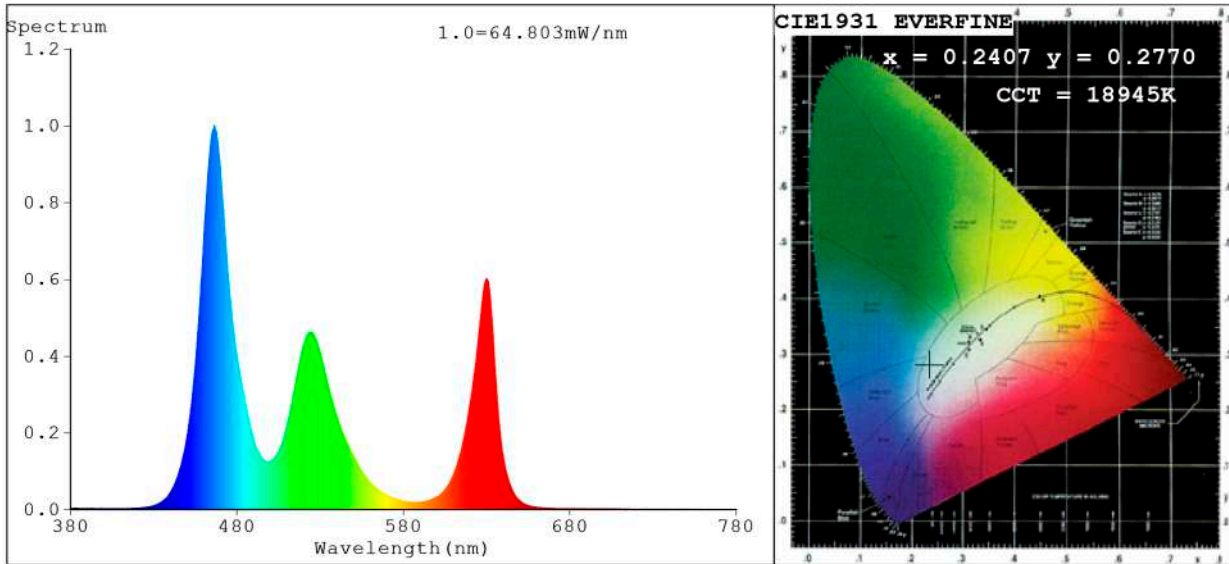

It has fast connectors to put various panels together without welding.

We can connect up to 10 panels in series

Power (W)	18W/u
Voltage (V)	24V
Led type	5050
Lumens	833 Lm/u
Light emission	120°
Waterproofing	IP20
N° leds/m	162
Measurements	480x240x5mm
Cuttable	it is cuttable basing on the cutting line
PCB	480x240mm
Working temperature	-25°C / +60°C
Apt for	indoor
Packaging	1 unit
Guarantee	2 years

Spectrum Test Report

Color Parameters:

Chromaticity Coordinate: $x=0.2407$ $y=0.2770$ $u'=0.1648$ $v'=0.4267$
 CCT=18945K (Duv=0.0204) Dominant WL:Ld =483.4nm Purity=36.0%
 Ratio:R=18.0% G=69.2% B=12.7%;;Peak WL:Lp=466.3nm FWHM=20.0nm
 Render Index:Ra=66.5 CRI=61.6 TM30:Rf=55 Rg=103
 R1 =60 R2 =72 R3 =83 R4 =74 R5 =79 R6 =73 R7 =62
 R8 =30 R9 =0 R10=43 R11=81 R12=62 R13=57 R14=87 R15=40

Photo Parameters:

Flux = 833.2 lm Eff. : 46.32 lm/W Fe = 3.416 W Scotopic:3205.7 S/P:3.8475

Electrical parameters:

V = 23.998 V I = 0.7496 A P = 17.99 W PF = 1.000

Status: Integral T = 352 ms Ip = 40427 (62%)