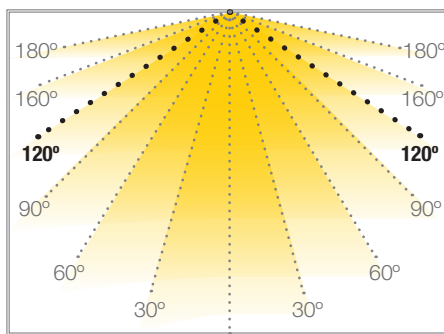

It has fast connectors to put various panels together without welding.

We can connect up to 10 panels in series

Power (W)	18W/u
Voltage (V)	24V
Led type	5050
Lumens	833 Lm/u
Light emission	120°
Waterproofing	IP20
N° leds/m	162
Measurements	480x240x5mm
Cuttable	it is cuttable basing on the cutting line
PCB	480x240mm
Working temperature	-25°C / +60°C
Apt for	indoor
Packaging	1 unit
Guarantee	2 years

Spectrum Test Report

Color Parameters:

Chromaticity Coordinate: $x=0.2407$ $y=0.2770$ $u'=0.1648$ $v'=0.4267$
 CCT=18945K (Duv=0.0204) Dominant WL:Ld =483.4nm Purity=36.0%
 Ratio:R=18.0% G=69.2% B=12.7%;;Peak WL:Lp=466.3nm FWHM=20.0nm
 Render Index:Ra=66.5 CRI=61.6 TM30:Rf=55 Rg=103
 R1 =60 R2 =72 R3 =83 R4 =74 R5 =79 R6 =73 R7 =62
 R8 =30 R9 =0 R10=43 R11=81 R12=62 R13=57 R14=87 R15=40

Photo Parameters:

Flux = 833.2 lm Eff. : 46.32 lm/W Fe = 3.416 W Scotopic:3205.7 S/P:3.8475

Electrical parameters:

V = 23.998 V I = 0.7496 A P = 17.99 W PF = 1.000

Status: Integral T = 352 ms Ip = 40427 (62%)

Model:Ecoled Panel Flexible RGB
Tester:Sergio Careros
Temperature:20Deg
Manufacturer:Luz Negra

Number: 46.001
Date:
Humidity:50%
Remarks:1 panel de 480x240mm

Hue Bin	Hue Angle	Rf	Graphic shift(%)	
			Chroma	Hue
1	0.0° - 22.5°	39	29	3
2	22.5° - 45.0°	19	23	-21
3	45.0° - 67.5°	40	15	-40
4	67.5° - 90.0°	23	-4	-34
5	90.0° - 112.5°	44	-25	-17
6	112.5° - 135.0°	78	-8	3
7	135.0° - 157.5°	72	-1	9
8	157.5° - 180.0°	67	7	13
9	180.0° - 202.5°	72	13	14
10	202.5° - 225.0°	70	10	-1
11	225.0° - 247.5°	68	12	-10
12	247.5° - 270.0°	48	-2	-22
13	270.0° - 292.5°	68	-7	-13
14	292.5° - 315.0°	54	-3	16
15	315.0° - 337.5°	59	6	21
16	337.5° - 360.0°	54	14	15