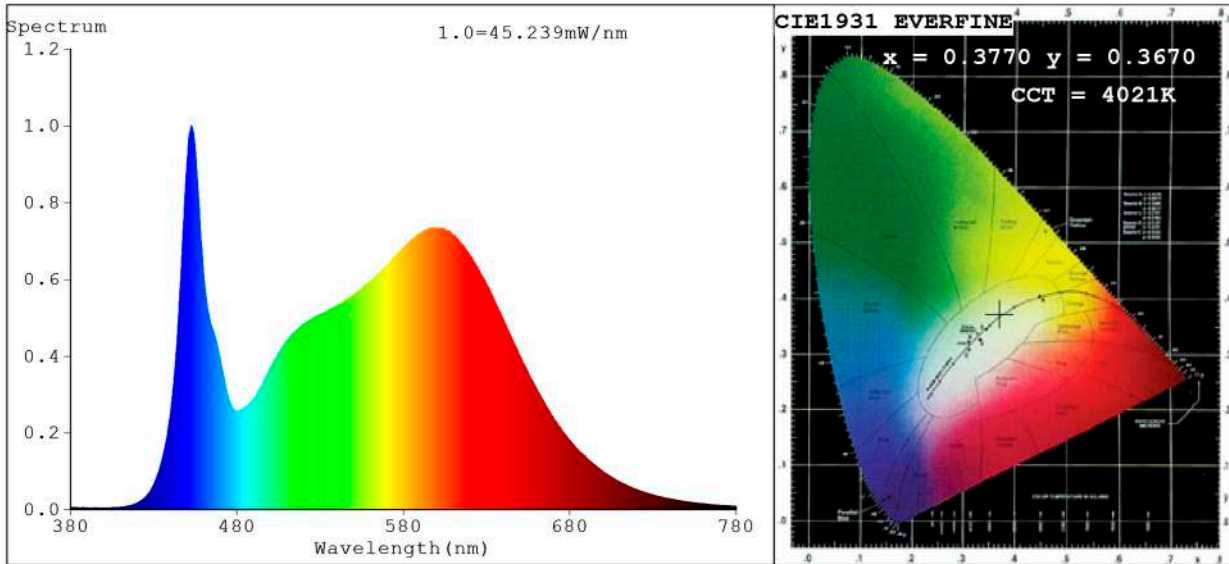

**PARIS**  
113 Avenue Joffre  
77450 Esbly  
france@luznegra.net  
Tel: +33 (0) 160 426 585

**Spectrum Test Report**

**Color Parameters:**

Chromaticity Coordinate:  $x=0.3770$   $y=0.3670$   $u'=0.2268$   $v'=0.4967$   
 CCT=4021K (Duv=-0.0036) Dominant WL:Ld =581.3nm Purity=23.3%  
 Ratio:R=19.2% G=76.6% B=4.2%;;Peak WL:Lp=452.6nm FWHM=18.7nm  
 Render Index:Ra=87.4 CRI=82.6 TM30:Rf=84 Rg=97  
 R1 =88 R2 =95 R3 =96 R4 =86 R5 =87 R6 =91 R7 =86  
 R8 =70 R9 =28 R10=86 R11=86 R12=67 R13=90 R14=99 R15=83

**Photo Parameters:**

Flux = 1888 lm Eff. : 109.85 lm/W Fe = 5.931 W Scotopic:3347.6 S/P:1.7731

**Electrical parameters:**

V = 23.998 V I = 0.7162 A P = 17.19 W PF = 1.000

Status: Integral T = 735 ms Ip = 52822 (81%)