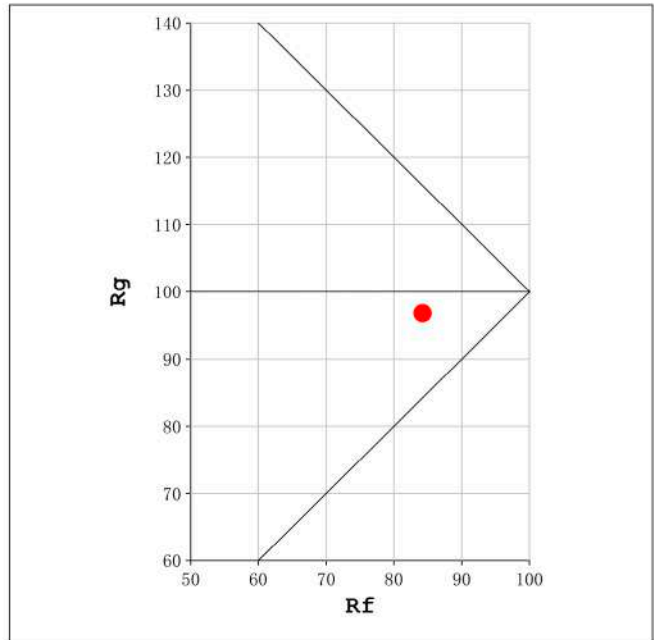

Rf: 84   CCT: 4021 K   u': 0.2268
Rg: 97   Duv: -0.0036   v': 0.4967

Model:Ecoled Panel Flexible CTT
Tester:Sergio Careros
Temperature:20Deg
Manufacturer:Luz Negra

Number: 46.002
Date:
Humidity:50%
Remarks:1 panel de 480x240mm