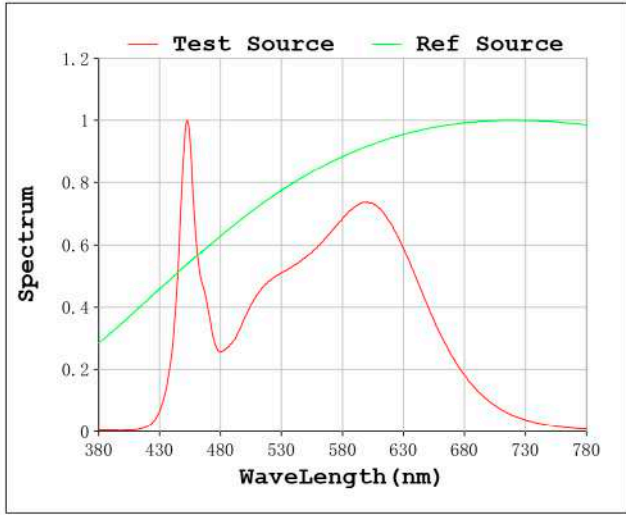

Rf: 84   CCT: 4021 K   u': 0.2268
Rg: 97   Duv: -0.0036   v': 0.4967

Model:Ecoled Panel Flexible CTT
Tester:Sergio Careros
Temperature:20Deg
Manufacturer:Luz Negra

Number: 46.002
Date:
Humidity:50%
Remarks:1 panel de 480x240mm