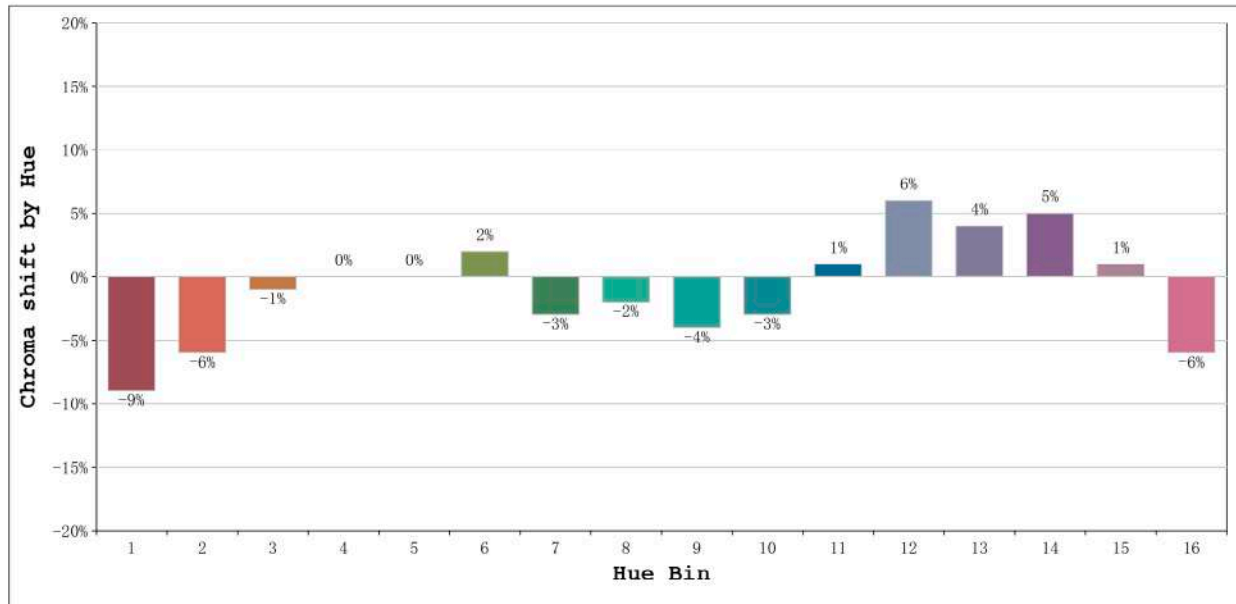

Hue Bin	Hue Angle	Rf	Graphic shift(%)	
			Chroma	Hue
1	0.0° - 22.5°	80	-9	1
2	22.5° - 45.0°	82	-6	6
3	45.0° - 67.5°	79	-1	10
4	67.5° - 90.0°	88	0	5
5	90.0° - 112.5°	90	0	3
6	112.5° - 135.0°	94	2	0
7	135.0° - 157.5°	88	-3	-3
8	157.5° - 180.0°	93	-2	0
9	180.0° - 202.5°	88	-4	5
10	202.5° - 225.0°	78	-3	11
11	225.0° - 247.5°	79	1	14
12	247.5° - 270.0°	82	6	5
13	270.0° - 292.5°	88	4	-5
14	292.5° - 315.0°	80	5	-11
15	315.0° - 337.5°	78	1	-12
16	337.5° - 360.0°	79	-6	-7

Model:Ecoled Panel Flexible CTT
Tester:Sergio Carneros
Temperature:20Deg
Manufacturer:Luz Negra

Number: 46.002
Date:
Humidity:50%
Remarks:1 panel de 480x240mm