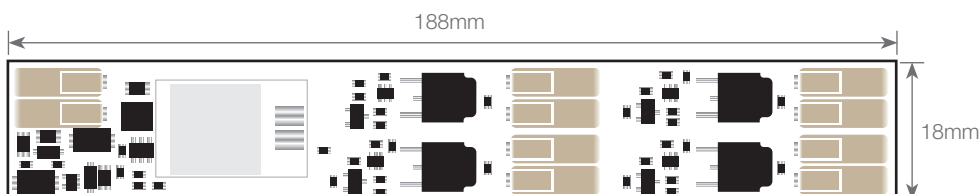

Dimensions:

BARCELONA
C/ Carles Buhigues, 13
08420 Canovelles
Info@luznegra.net
Tel: +34 938 402 598

MADRID
C/ Adaptación, 27
28906 Getafe
centro@luznegra.net
Tel: +34 916 416 081

PARIS
113 Avenue Joffre
77450 Esbly
france@luznegra.net
Tel: +33 (0) 160 426 585