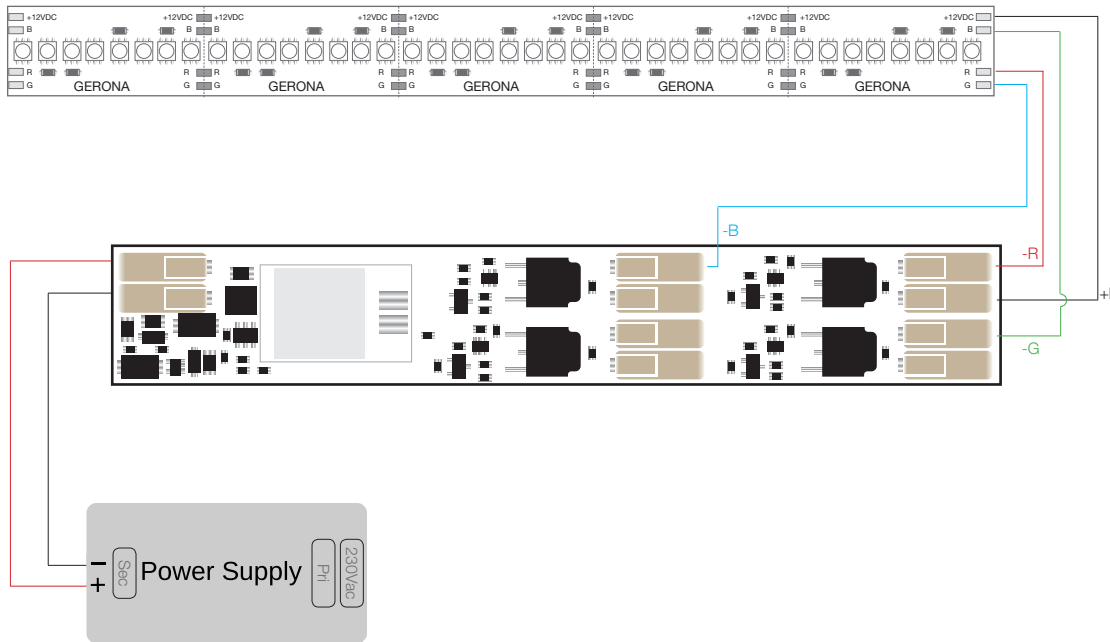

BLUETOOTH DIMMER CASAMBI CONTROLLER

DIMMERS FOR LEDS

Wiring diagram: RGB

Channel 1: dimmer

Channel 2: colour

Channel 3: colour saturation