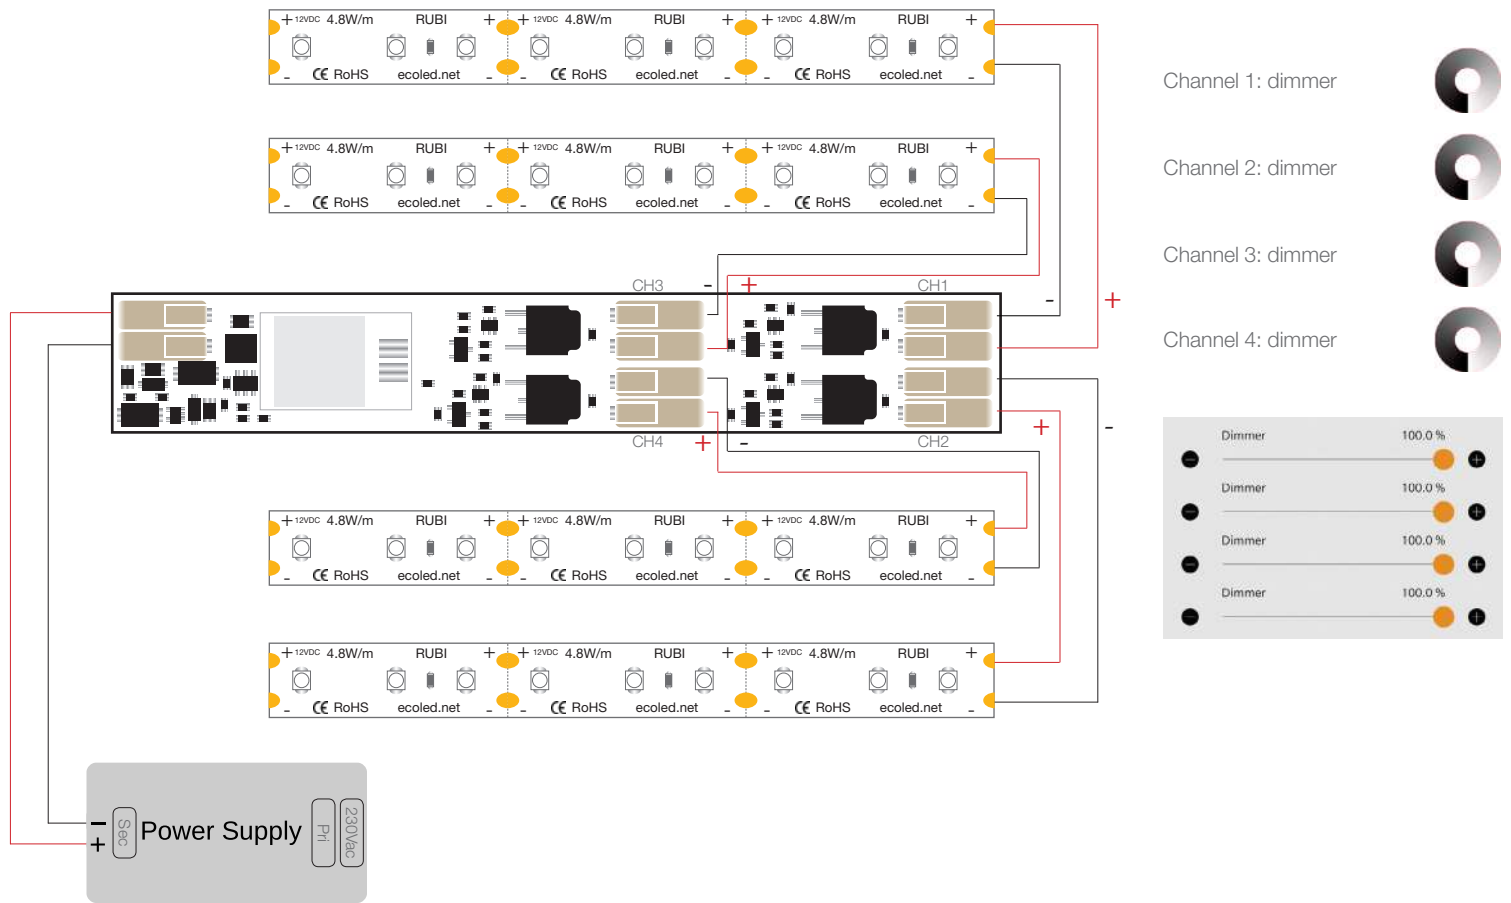

BLUETOOTH DIMMER CASAMBI CONTROLLER

DIMMERS FOR LEDS

Wiring diagram: 1-2-3-4 separate channels