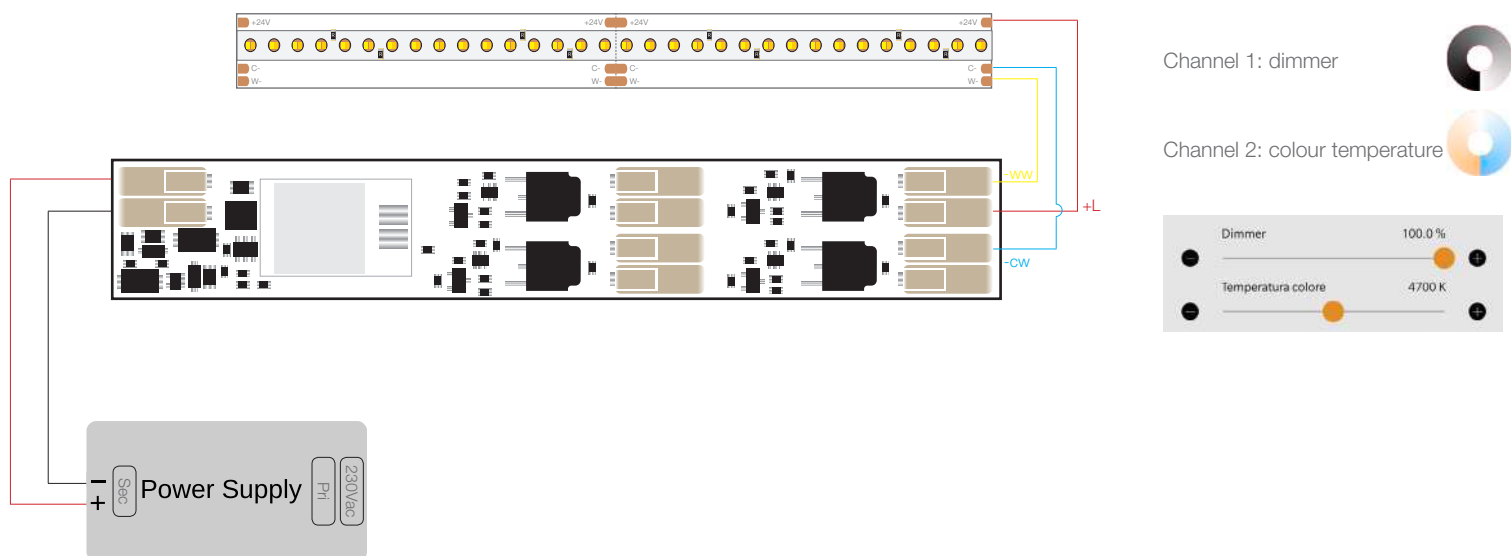

Wiring diagram: tunable White