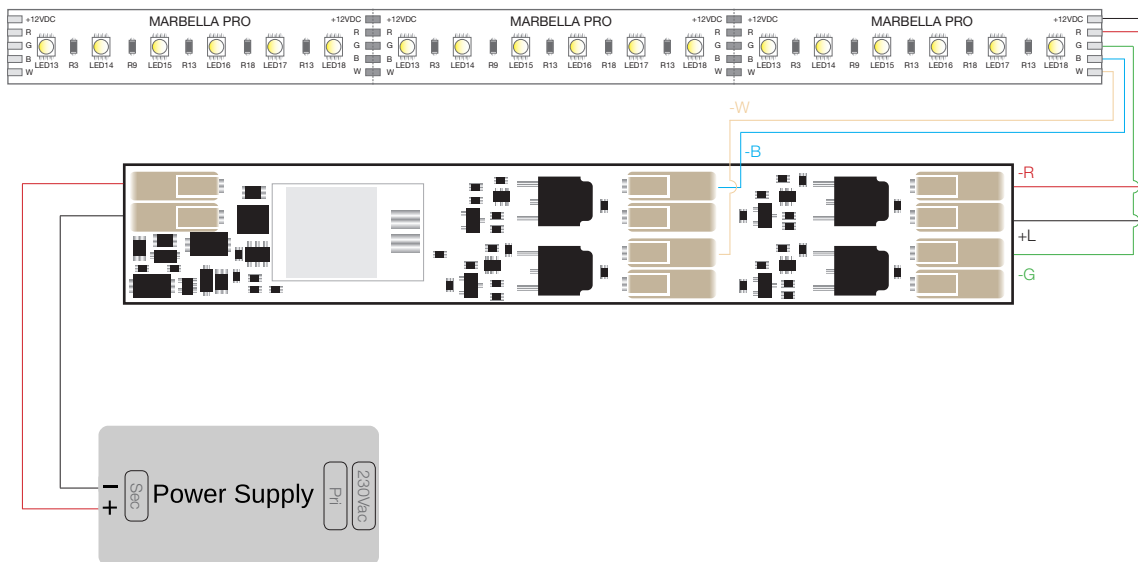

BLUETOOTH DIMMER CASAMBI CONTROLLER

DIMMERS FOR LEDS

Wiring diagram: 1-2-3-4 separate channels

Wiring diagram: tunable White

BLUETOOTH DIMMER CASAMBI CONTROLLER

DIMMERS FOR LEDS

Wiring diagram: RGB

Channel 1: dimmer

Channel 2: colour

Channel 3: colour saturation

Wiring diagram: RGB+W

Channel 1: dimmer

Channel 2: white / colour

Channel 3: temperature color

Channel 4: colour saturation