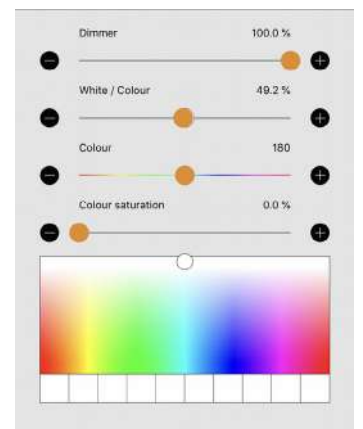

Channel 2: colour

Channel 3: colour saturation

Wiring diagram: RGB+W

Channel 1: dimmer

Channel 2: white / colour

Channel 3: temperature color

Channel 4: colour saturation