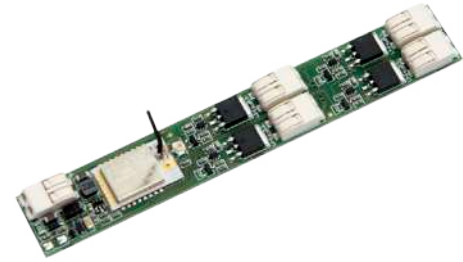

BLUETOOTH DIMMER CASAMBI CONTROLLER

DIMMERS FOR LEDS

Ref: 41.080

12V -24V

- Adjusting the brightness of white light, monochromatic colour, tunable white.
- Control: dimmer white, tunable white, RGB and RGBW.
- Adjusting the brightness up to completed off.
- Memory function.
- Multi colour scene creator.
- Consumption on stand-by <0.5W.
- Soft start and stop.

The 41.080 controller has 4 independent output channels, which can be configured for controlling white, tunable white, RGB, and RGBW. This device can be controlled via the CASAMBI Bluetooth system. CASAMBI is a wireless system that creates its own network between the connected devices in order to relay the signals to any device in the CASAMBI network, even if it is not close to the point from which the signal is sent. In open spaces we have a range of up to 300m while in buildings the typical range is 30m. Whenever we have CASAMBI equipment close to another, at a distance which receives the wireless signal, we can retransmit to the next CASAMBI equipment.

Power (W)	72W (12V)
Power (W)	144W (24V)
Voltage (V)	12V - 24V
Control	bluetooth
Channels	4
Control	APP casambi
Amps	4A (max. 6A in total)
Efficiency	95%
Measurements	188x18x6mm
Weight	13g
Working temperature	-10°C / +40°C
Fixing	adhesive
Apt for	indoor
Waterproofing	IP20
Packaging	1 unit
Guarantee	2 years