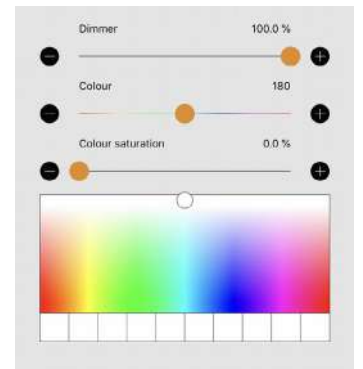

Channel 2: colour

Channel 3: colour saturation

Wiring diagram: RGB+W

Channel 1: dimmer

Channel 2: white / colour

Channel 3: temperature color

Channel 4: colour saturation