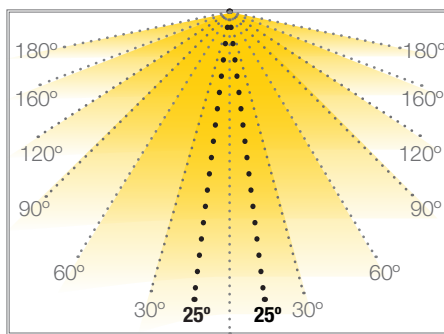

ATIA

DIAMOND

Ref: 45.020

6000°K

Fixed Mini Spot with light projection on 2 sides.
White and black lacquered metal.
Led COB.
External driver included at 230V.

W 3		230V			20h máx.
power	90°	voltage	IP20	indoor	work

Power (W)	3W
Voltage (V)	230V
Lumens	264 Lm
Light emission	25°
Waterproofing	IP20
Regulation	no
Measurements	Ø49x35mm
Cutting hole	Ø40
Apt for	indoor
Packaging	1 unit
Guarantee	2 years

Aprobado por: **CE** **RoHS**
COMPLIANT