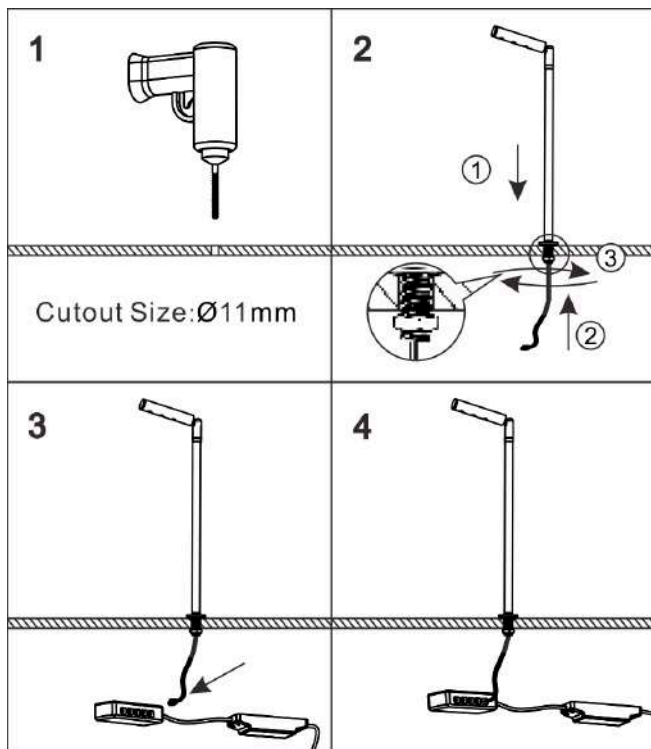

**ZEUS**

Ref: 45.021

6000°K

Medium format lamp.

Silver anodized lamp with 350° adjustable arm.

External driver included at 230V.

LED **CREE**  
ALTA LUMINOSIDAD

<b>W</b> 3		<b>230V</b>			<b>24h</b> máx.
power	110°	voltage	IP20	indoor	work

Power (W)	3W
Voltage (V)	230V
Lumens	250 Lm
Light emission	120°
Waterproofing	IP20
Regulation	360°
Measurements	Ø14x278mm
Apt for	indoor
Packaging	1 unit
Guarantee	2 years

Aprobado por: **CE** **RoHS** COMPLIANT