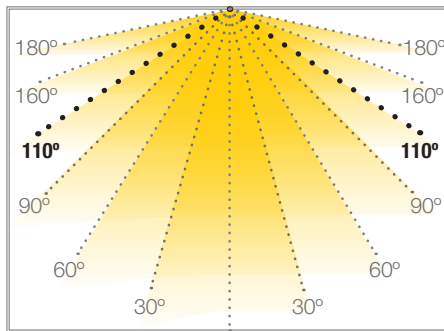

**ZEUS**

Ref: 45.021

6000°K

Medium format lamp.

Silver anodized lamp with 350° adjustable arm.

External driver included at 230V.

LED **CREE**  
ALTA LUMINOSIDAD

<b>W</b> 3		<b>230V</b>			<b>24h</b> máx.
power	110°	voltage	IP20	indoor	work

Power (W)	3W
Voltage (V)	230V
Lumens	250 Lm
Light emission	120°
Waterproofing	IP20
Regulation	360°
Measurements	Ø14x278mm
Apt for	indoor
Packaging	1 unit
Guarantee	2 years

Aprobado por: **CE** **RoHS** COMPLIANT