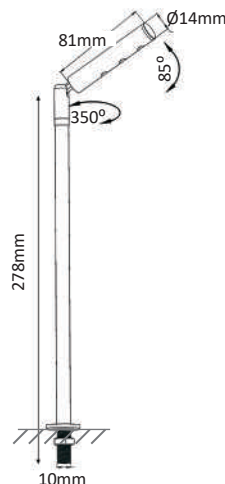

**ZEUS**

Ref: 45.021

6000°K

Medium format lamp.

Silver anodized lamp with 350° adjustable arm.

External driver included at 230V.

LED **CREE**  
ALTA LUMINOSIDAD

<b>W</b> 3		<b>230V</b>			<b>24h</b> máx.
power	110°	voltage	IP20	indoor	work

Power (W)	3W
Voltage (V)	230V
Lumens	250 Lm
Light emission	120°
Waterproofing	IP20
Regulation	360°
Measurements	Ø14x278mm
Apt for	indoor
Packaging	1 unit
Guarantee	2 years

Aprobado por: **CE** **RoHS** COMPLIANT