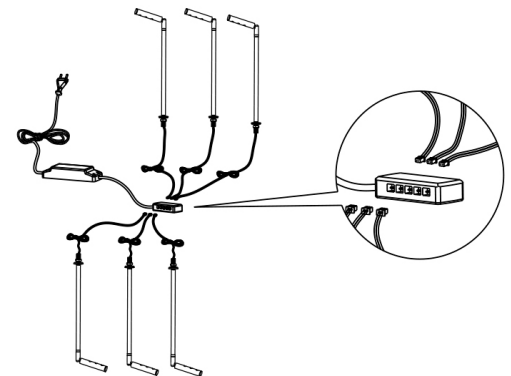

**ZEUS**

Ref: 45.021

6000°K

Medium format lamp.

Silver anodized lamp with 350° adjustable arm.

External driver included at 230V.

LED **CREE**  
ALTA LUMINOSIDAD

<b>W</b> 3		<b>230V</b>			<b>24h</b> máx.
power	110°	voltage	IP20	indoor	work

Power (W)	3W
Voltage (V)	230V
Lumens	250 Lm
Light emission	120°
Waterproofing	IP20
Regulation	360°
Measurements	Ø14x278mm
Apt for	indoor
Packaging	1 unit
Guarantee	2 years

Aprobado por: **CE** **RoHS** COMPLIANT