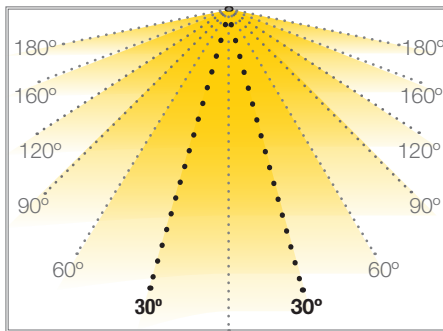

DAMARIS

DIAMOND

Ref: 45.022

6000°K

Medium format lamp.
Lamp with rigid chrome arm.
Adjustable focus.
External driver included at 230V.

Power (W)	3W
Voltage (V)	230V
Lumens	150 Lm
Light emission	30°
Waterproofing	IP20
Regulation	350°
Measurements	Ø15x177mm
Apt for	indoor
Packaging	1 unit
Guarantee	2 years