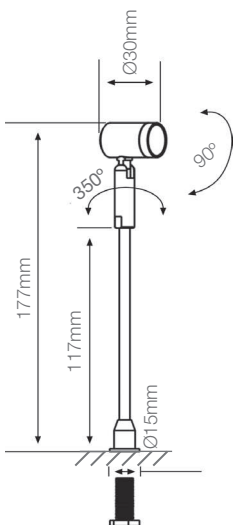

BARCELONA
C/ Carles Buigues, 13
08420 Canovelles
Info@luznegra.net
Tel: +34 938 402 598

MADRID
C/ Adaptación, 27
28906 Getafe
centro@luznegra.net
Tel: +34 916 416 081

PARIS
113 Avenue Joffre
77450 Esbly
france@luznegra.net
Tel: +33 (0) 160 426 585