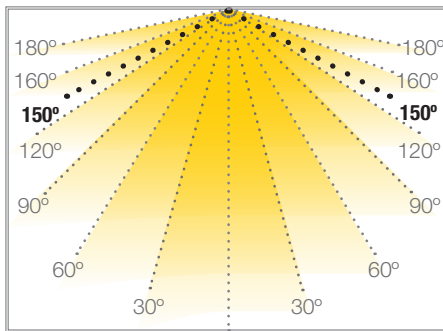

**EVANTHE**

**DIAMOND**

Ref: 45.023

6000°K

Medium format lamp.  
Lamp with rigid chrome arm.  
Adjustable focus.  
External driver included at 230V.

<b>W</b> 3		<b>230V</b>			<b>24h</b> máx.
power	150°	voltage	IP20	indoor	work

Power (W)	3W
Voltage (V)	230V
Lumens	150 Lm
Light emission	150°
Waterproofing	IP20
Regulation	350°
Measurements	Ø15x177mm
Apt for	indoor
Packaging	1 unit
Guarantee	2 years

Aprobado por:

**BARCELONA**  
C/ Carles Buhigues, 13  
08420 Canovelles  
Info@luznegra.net  
Tel: +34 938 402 598