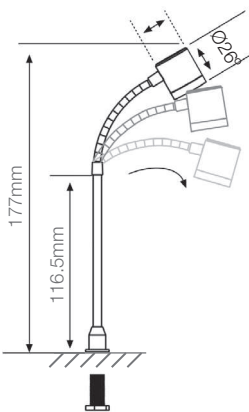

**EVANTHE**

**DIAMOND**

Ref: 45.023

6000°K

Medium format lamp.  
Lamp with rigid chrome arm.  
Adjustable focus.  
External driver included at 230V.

<b>W</b> 3		<b>230V</b>			<b>24h</b> máx.
power	150°	voltage	IP20	indoor	work

Power (W)	3W
Voltage (V)	230V
Lumens	150 Lm
Light emission	150°
Waterproofing	IP20
Regulation	350°
Measurements	Ø15x177mm
Apt for	indoor
Packaging	1 unit
Guarantee	2 years

Aprobado por:

**BARCELONA**  
C/ Carles Buhigues, 13  
08420 Canovelles  
Info@luznegra.net  
Tel: +34 938 402 598