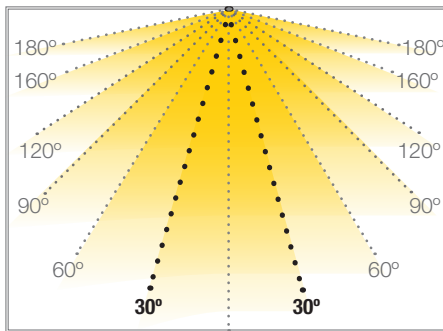

KAIROS

DIAMOND

Ref: 45.025

6000°K

Medium format lamp.
Lamp with rigid chrome arm.
Adjustable spotlight
External driver included at 230V.

W 3		230V			24h máx.
power	30°	voltage	IP20	indoor	work

Power (W)	3W
Voltage (V)	230V
Lumens	150 Lm
Light emission	30°
Waterproofing	IP20
Regulation	360°
Measurements	Ø51x300mm
Base	Ø34mm
Apt for	indoor
Packaging	1 unit
Guarantee	2 years