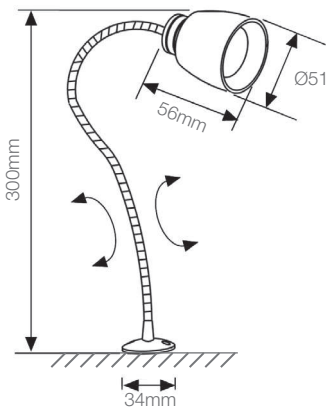

BARCELONA
C/ Carles Buhigues, 13
08420 Canovelles
Info@luznegra.net
Tel: +34 938 402 598

MADRID
C/ Adaptación, 27
28906 Getafe
centro@luznegra.net
Tel: +34 916 416 081

PARIS
113 Avenue Joffre
77450 Esbly
france@luznegra.net
Tel: +33 (0) 160 426 585