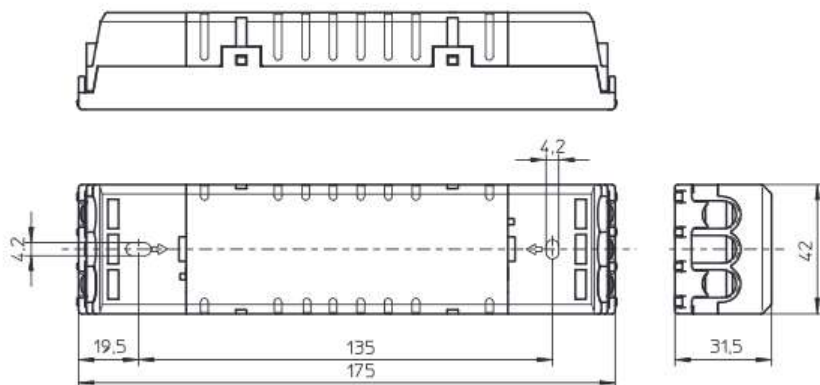

BARCELONA
C/ Carles Buigues, 13
08420 Canovelles
Info@luznegra.net
Tel: +34 938 402 598

MADRID
C/ Adaptación, 27
28906 Getafe
centro@luznegra.net
Tel: +34 916 416 081

PARIS
113 Avenue Joffre
77450 Esbly
france@luznegra.net
Tel: +33 (0) 160 426 585