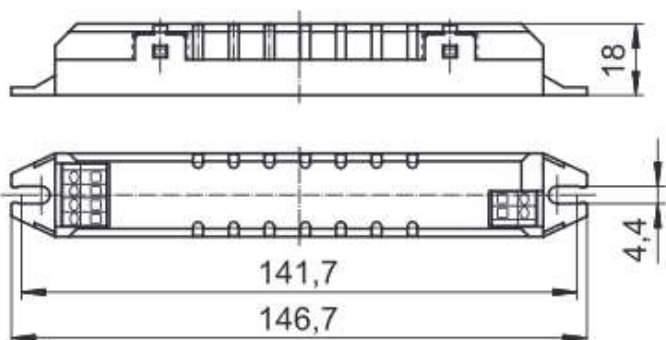

DRIVER FOR DALI APPLICATION

DALI SYSTEM

Ref: 41.001

VOSSLOH (German origin) drivers for DALI applications.
5 year guarantee.
 In accordance with lighting standards: EN-61347-2-11.

Voltage (V)	220V - 240V
Feeding DALI	45mA
Power (W)	2W
Connection	we can connect up to 10 power supplies with only one DALI direction
Measurements	147x21x18mm
Ambient temperature	5°C / 50°C
Waterproofing (IP)	IP20
Weight	38g
Protection	class I y II
Packaging	1 unit
Guarantee	5 years

Aprobado por:   

DRIVER FOR DALI APPLICATION

DALI SYSTEM

Ref: 41.002

VOSSLOH (German origin) drivers for DALI applications.
5 year guarantee.
 In accordance with lighting standards: EN-61347-2-11.

Voltage (V)	220V - 240V
Feeding DALI	45mA
Power (W)	2W
Connection	we can connect up to 64 power supplies with only one DALI direction
Measurements	175x42x31.5mm
Ambient temperature	0°C / 50°C
Waterproofing (IP)	IP20
Weight	150g
Protection	class II
Packaging	1 unit
Guarantee	5 years