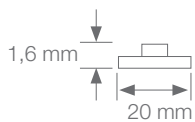

BARCELONA
C/ Carles Buhigues, 13
08420 Canovelles
Info@luznegra.net
Tel: +34 938 402 598

MADRID
C/ Minas, 35-37
28923 Alcorcón
centro@luznegra.net
Tel: +34 916 416 081

PARIS
113 Avenue Joffre
77450 Esbly
france@luznegra.net
Tel: +33 (0) 160 426 585