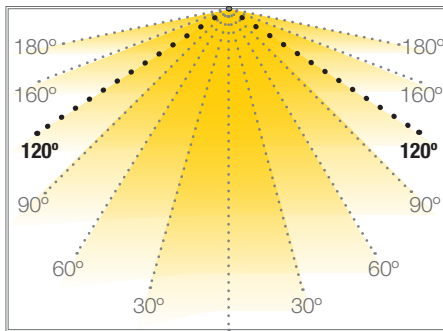

RIGID LED STRIP VOSSLÖH

20 mm wide

RIGID LED TRIP CC

Ref: 36.016

2700°K - 6000°K

Single coloured rigid led strips IP20 with 30 leds.

Dynamic colour control from 2700°K to 6000°K.

NICHIA led.

For a correct dissipation of this model, a led profile will be required.

350/500/700
milliamps

120°

IP20

indoor

18h
máx.

work

Power (W)	2.9W / 4.3W / 6.2W
Voltage (V)	8.3V / 8.5V / 8.8V
Intensity (l)	350mA / 500mA / 700mA
Lumens ^{6000°K}	425 Lm/ 598 Lm/ 812 Lm
Lumens ^{2700°K}	371 Lm/ 522 Lm/ 716 Lm
Colour temp.	27000°K - 6000°K
Light emission	120°
Waterproofing	IP20
CRI	>85
Measurements	280x20x1.6mm
Working temp.	-20°C / +60°C
DALI/PUSH	yes
Packaging	1 unit
Guarantee	5 years