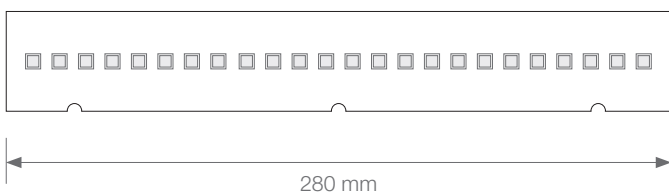

RIGID LED STRIP VOSSLOH

55mm

RIGID LED TRIP CC

Ref: 36.023 3000°K
 Ref: 36.024 4000°K
 Ref: 36.025 5000°K

Single coloured rigid led strips IP20 with 24 leds.
 3030SMD.

NICHIA led.

For a correct dissipation of this model, a led profile and heat dissipation tape will be required.

This allows us to use different types of optics with various light emitting angles.

				
350/500 milliamps	120°	IP20	indoor	18h máx.

Power (W)	11.5W / 17.3W
Intensity (l)	350mA / 500mA
Lumens (5000°K)	1.885 Lm / 2.600 Lm
Lumens (4000°K)	1.730 Lm / 2.385 Lm
Lumens (3000°K)	1.650 Lm / 2.280 Lm
Colour temperature	5000°K/ 4000°K / 3000°K
Light emission	120°
Waterproofing	IP20
CRI	>80
Measurements	280x55x1.6mm
Cuttable	no
Working temperature	-20°C / +75°C
1-10V	yes
DALI/PUSH	yes
Power supply	not included
Connecting cable	needed (but not included)
Fixing clip	needed (but not included)
Packaging	1 unit
Guarantee	5 years