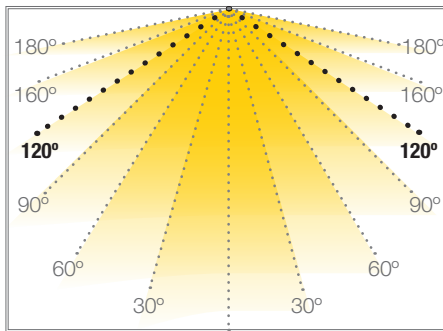

RIGID LED STRIP VOSSLOH

55mm

RIGID LED TRIP CC

Ref: 36.023 3000°K
 Ref: 36.024 4000°K
 Ref: 36.025 5000°K

Single coloured rigid led strips IP20 with 24 leds.
 3030SMD.

NICHIA led.

For a correct dissipation of this model, a led profile and heat dissipation tape will be required.

This allows us to use different types of optics with various light emitting angles.

				
350/500 milliamps	120°	IP20	indoor	18h máx.

Power (W)	11.5W / 17.3W
Intensity (l)	350mA / 500mA
Lumens (5000°K)	1.885 Lm / 2.600 Lm
Lumens (4000°K)	1.730 Lm / 2.385 Lm
Lumens (3000°K)	1.650 Lm / 2.280 Lm
Colour temperature	5000°K/ 4000°K / 3000°K
Light emission	120°
Waterproofing	IP20
CRI	>80
Measurements	280x55x1.6mm
Cuttable	no
Working temperature	-20°C / +75°C
1-10V	yes
DALI/PUSH	yes
Power supply	not included
Connecting cable	needed (but not included)
Fixing clip	needed (but not included)
Packaging	1 unit
Guarantee	5 years