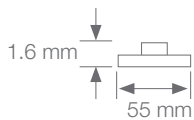

RIGID LED STRIP VOSSLOH

55mm

RIGID LED TRIP CC

Ref: 36.023 3000°K
 Ref: 36.024 4000°K
 Ref: 36.025 5000°K

Single coloured rigid led strips IP20 with 24 leds.
 3030SMD.

NICHIA led.

For a correct dissipation of this model, a led profile and heat dissipation tape will be required.

This allows us to use different types of optics with various light emitting angles.

				
350/500 milliamps	120°	IP20	indoor	18h máx.

Power (W)	11.5W / 17.3W
Intensity (l)	350mA / 500mA
Lumens (5000°K)	1.885 Lm / 2.600 Lm
Lumens (4000°K)	1.730 Lm / 2.385 Lm
Lumens (3000°K)	1.650 Lm / 2.280 Lm
Colour temperature	5000°K/ 4000°K / 3000°K
Light emission	120°
Waterproofing	IP20
CRI	>80
Measurements	280x55x1.6mm
Cuttable	no
Working temperature	-20°C / +75°C
1-10V	yes
DALI/PUSH	yes
Power supply	not included
Connecting cable	needed (but not included)
Fixing clip	needed (but not included)
Packaging	1 unit
Guarantee	5 years