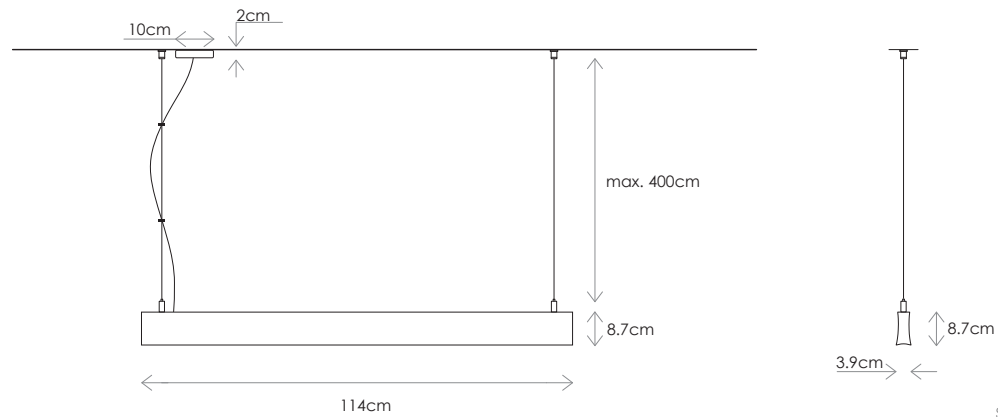

Hanging / Colgante

SCALE / ESCALA 1:20

DESCRIPTION

Lirio is a high-performance linear luminaire for suspending (up to 188 lm/W) with concave sides and dimensions of 3.9 cm x 8.7 cm.

Available in a wide range of colours, with a textured matt finish, it anticipates interior design trends to offer architects and designers a wide range of opportunities for expression.