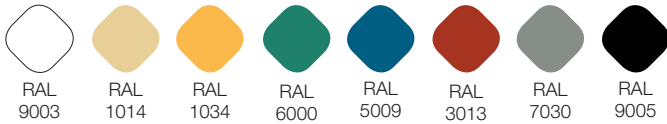

COLOUR

LED

Power:

- 2700K / 4000K: 31.4W a 350mA
- HCL 1900K - 6500K: 22W a 350mA

CRI: >80

Colour: 2700K / 4000K / HLC 1900K - 6500K

Lum. Flux:

- 2700K: 5432lm
- 4000K: 5959lm
- HCL: 3410lm

Lifespan: 60000hrs

DIMMING

Options for controlling 1 or 2 channels independently:

- Dali/Push
- On/Off
- Casambi

WARRANTY

5 Years
Made in Spain

DESCRIPCIÓN

Lirio es una luminaria lineal de suspensión de alto rendimiento (hasta 188 lm/W) con caras laterales cóncavas y unas dimensiones de 3,9 cm x 8,7 cm.

Disponible en una amplia gama de colores, con acabado mate texturizado, anticipa las tendencias de diseño de interiores para ofrecer a los arquitectos y diseñadores una amplia gama de oportunidades de expresión.

El difusor microprisma transparente mejora el rendimiento y reduce de forma significativa el deslumbramiento.

La ausencia de parpadeo en todo su rango de atenuación, evita la fatiga visual y mejora el bienestar y la concentración.

Los módulos led de larga duración y el driver, pueden reemplazarse a través de una bandeja deslizable de fácil acceso, lo que permite extender la vida útil de la luminaria y reducir el impacto medioambiental.