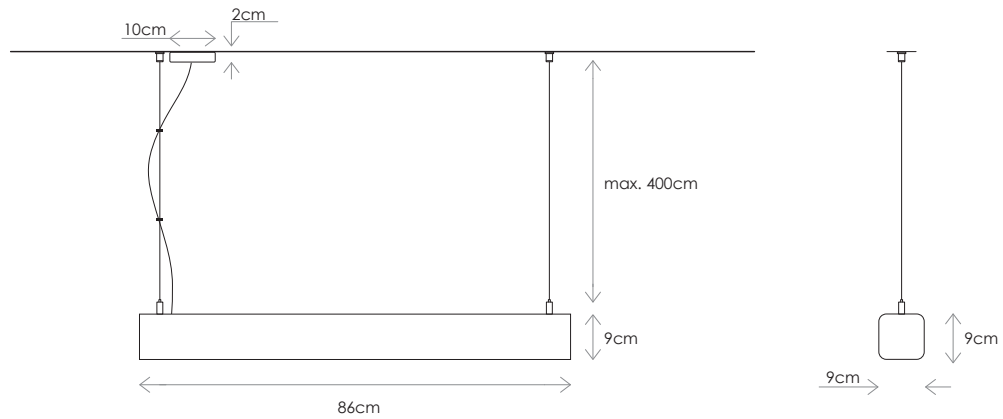

Hanging / Colgante

SCALE / ESCALA 1:15

DESCRIPTION

Crino is a high-performance linear luminaire for suspending (up to 178 lm/W) with a square section of 9cm x 9cm with curved edges.

Available in a wide range of colours, with a textured matt finish, it anticipates interior design trends to offer architects and designers a wide range of opportunities for expression.