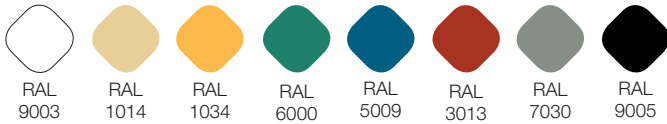

COLOUR

LED

Power:
• 2700K / 4000K: 34.9W a 500mA
CRI: >80
Colour: 2700K / 4000K
Lum. Flux:
• 2700K: 5688lm
• 4000K: 6217lm
Lifespan: 60000hrs

DIMMING

Options for controlling 1 or 2 channels independently:
• Dali/Push
• On/Off

WARRANTY

DESCRIPCIÓN

Crino es una luminaria lineal de suspensión de alto rendimiento (hasta 178 lm/W) con una sección cuadrada de 9cm x 9cm con aristas redondas.

Disponible en una amplia gama de colores, con acabado mate texturizado, anticipa las tendencias de diseño de interiores para ofrecer a los arquitectos y diseñadores una amplia gama de oportunidades de expresión.

El difusor microprisma transparente mejora el rendimiento y reduce de forma significativa el deslumbramiento.

La ausencia de parpadeo en todo su rango de atenuación, evita la fatiga visual y mejora el bienestar y la concentración.

Los módulos led de larga duración y el driver, pueden reemplazarse a través de una bandeja desmontable de fácil acceso, lo que permite extender la vida útil de la luminaria y reducir el impacto medioambiental.