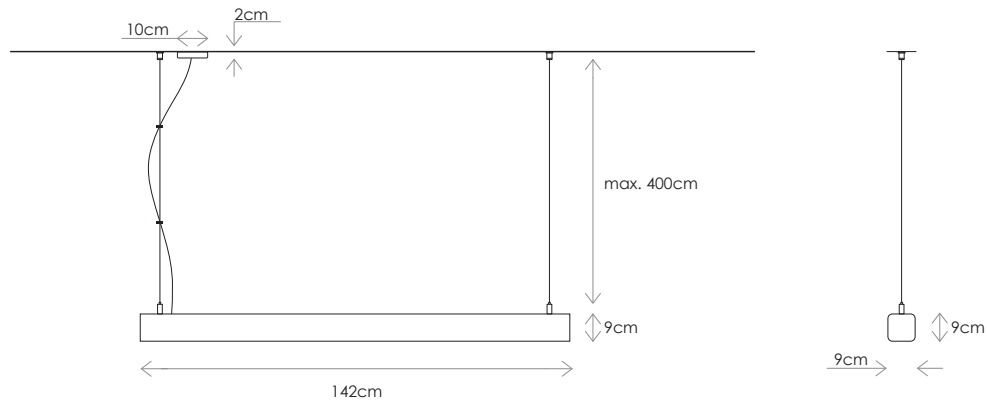

GARANTÍA

Hanging / Colgante

SCALE / ESCALA 1:25

DESCRIPTION

Crino is a high-performance linear luminaire for suspending (up to 178 lm/W) with a square section of 9cm x 9cm with curved edges.

Available in a wide range of colours, with a textured matt finish, it anticipates interior design trends to offer architects and designers a wide range of opportunities for expression.