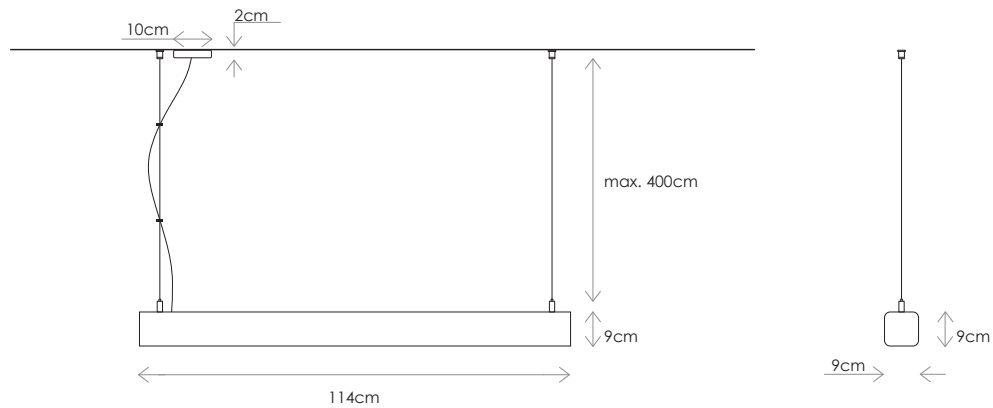

GARANTÍA

Hanging / Colgante

SCALE / ESCALA 1:20

DESCRIPTION

Crino is a high-performance linear luminaire for suspending (up to 178 lm/W) with a square section of 9cm x 9cm with curved edges.

Available in a wide range of colours, with a textured matt finish, it anticipates interior design trends to offer architects and designers a wide range of opportunities for expression.