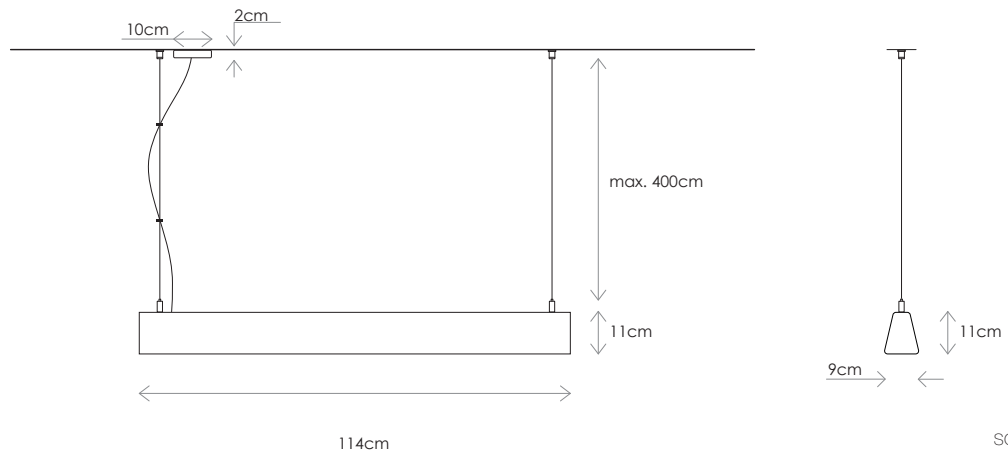

GARANTÍA

Hanging / Colgante

DESCRIPTION

Dalia is a high-performance linear luminaire for suspending (up to 178 lm/W) with a trapezoidal section of 9cm x 11cm.

Available in a wide range of colours, with a textured matt finish, it anticipates interior design trends to offer architects and designers a wide range of opportunities for expression.