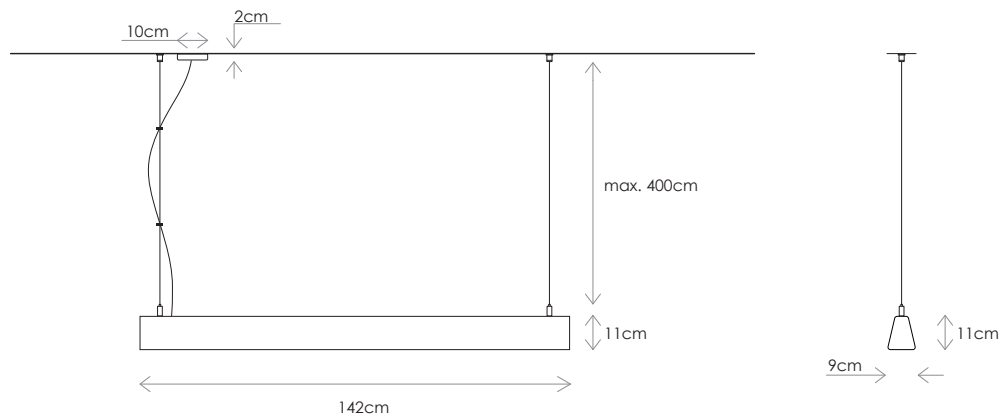

SCALE / ESCALA 1:25

DESCRIPTION

Dalia is a high-performance linear luminaire for suspending (up to 178 lm/W) with a trapezoidal section of 9cm x 11cm.

Available in a wide range of colours, with a textured matt finish, it anticipates interior design trends to offer architects and designers a wide range of opportunities for expression.