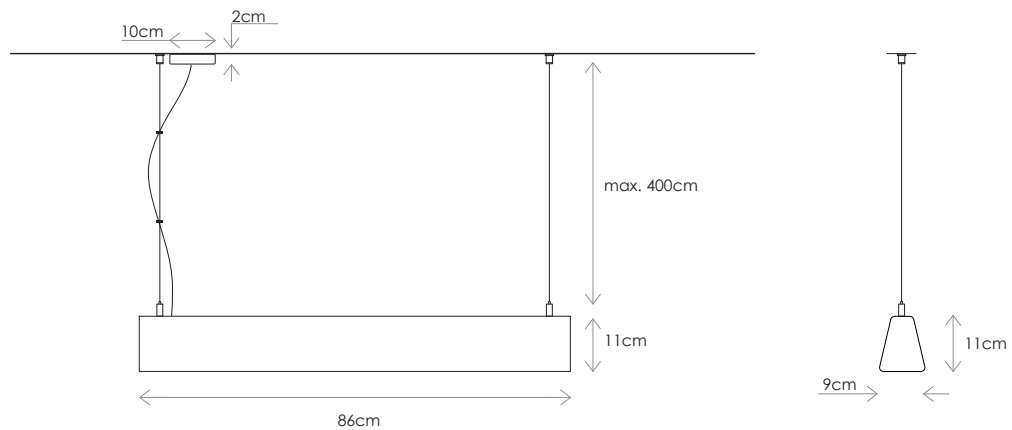

Hanging / Colgante

SCALE / ESCALA 1:15

DESCRIPTION

Dalia is a high-performance linear luminaire for suspending (up to 178 lm/W) with a trapezoidal section of 9cm x 11cm.

Available in a wide range of colours, with a textured matt finish, it anticipates interior design trends to offer architects and designers a wide range of opportunities for expression.