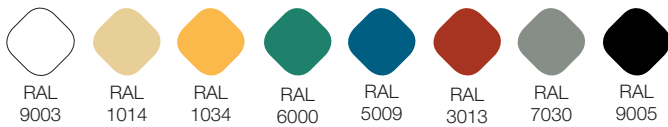

COLOUR

LED

Power:
• 2700K / 4000K: 34.9W a 500mA
CRI: >80
Colour: 2700K / 4000K
Lum. Flux:
• 2700K: 5688lm
• 4000K: 6217lm
Lifespan: 60000hrs

DIMMING

Options for controlling 1 or 2 channels independently:
• Dali/Push
• On/Off

WARRANTY

DESCRIPCIÓN

Dalia es una luminaria lineal de suspensión de alto rendimiento (hasta 178 lm/W) con una sección trapezoidal de 9cm x 11cm.

Disponible en una amplia gama de colores, con acabado mate texturizado, anticipa las tendencias de diseño de interiores para ofrecer a los arquitectos y diseñadores una amplia gama de oportunidades de expresión.

El difusor microprisma transparente mejora el rendimiento y reduce de forma significativa el deslumbramiento.

La ausencia de parpadeo en todo su rango de atenuación, evita la fatiga visual y mejora el bienestar y la concentración.

Los módulos led de larga duración y el driver, pueden reemplazarse a través de una bandeja desmontable de fácil acceso, lo que permite extender la vida útil de la luminaria y reducir el impacto medioambiental.