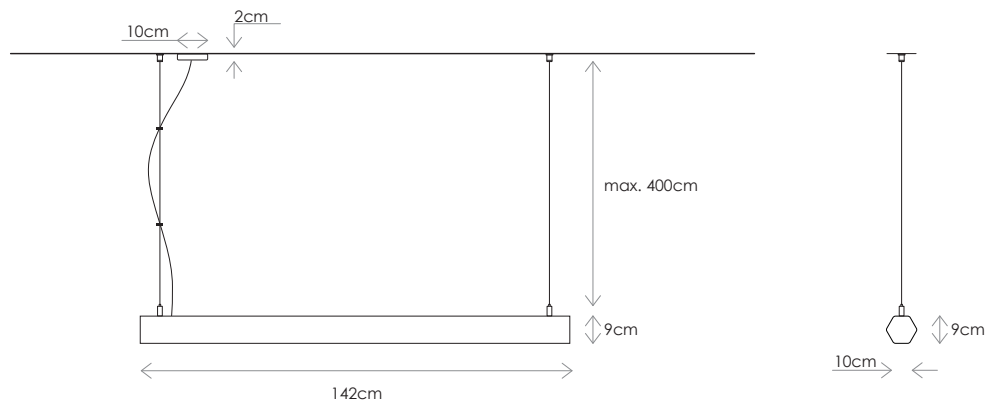

**GARANTÍA**

Hanging / Colgante

SCALE / ESCALA 1:25

**DESCRIPTION**

**Loto** is a high-performance linear luminaire for suspending (up to 178 lm/W) with a hexagonal section and curved edges. It measures 9cm on each face.