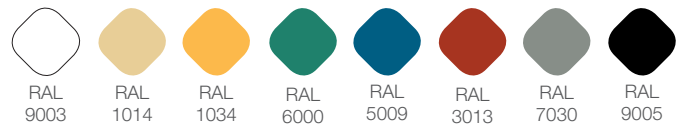

COLOR

LED

Potencia:
• 2700K / 4000K: 58,2W a 500mA
CRI: >80
Color: 2700K / 4000K
Flujo luminoso:
• 2700K: 9486lm
• 4000K: 10362lm
Vida útil: 60.000hs

REGULACIÓN

Opciones para controlar 1 o 2 canales de forma independientes:
• Dali/Push
• On/Off

GARANTÍA