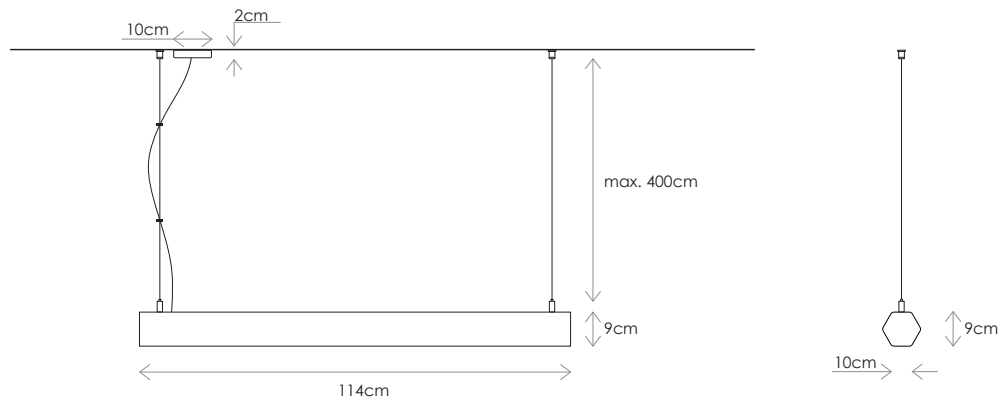

**GARANTÍA**

Hanging / Colgante

SCALE / ESCALA 1:20

**DESCRIPTION**

**Loto** is a high-performance linear luminaire for suspending (up to 178 lm/W) with a hexagonal section and curved edges. It measures 9cm on each face.