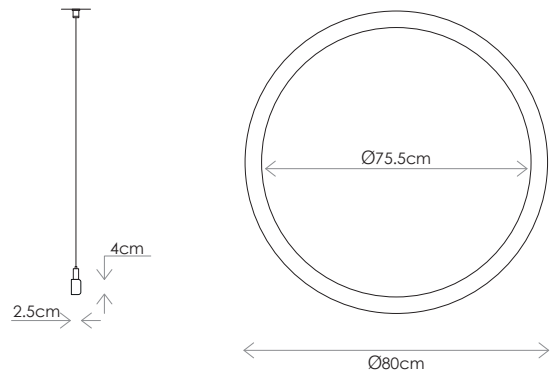

Años

Fabricada en España

Hanging / Colgante

SCALE / ESCALA 1:20

DESCRIPTION

Bansi is a circular suspended luminaire that emits light through its internal face. The profile has a rectangular section of 2.5cm x 4cm.