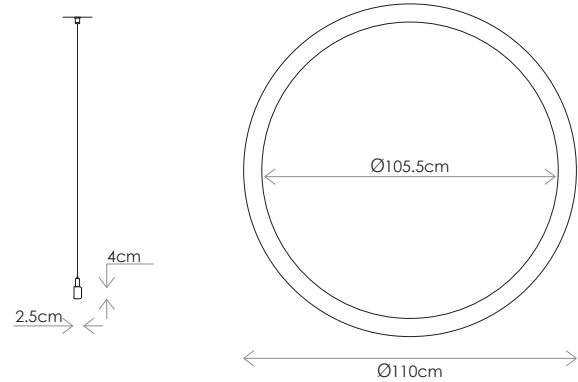

Fabricada en España

Hanging / Colgante

SCALE / ESCALA 1:25

DESCRIPTION

Bansi is a circular suspended luminaire that emits light through its internal face. The profile has a rectangular section of 2.5cm x 4cm.