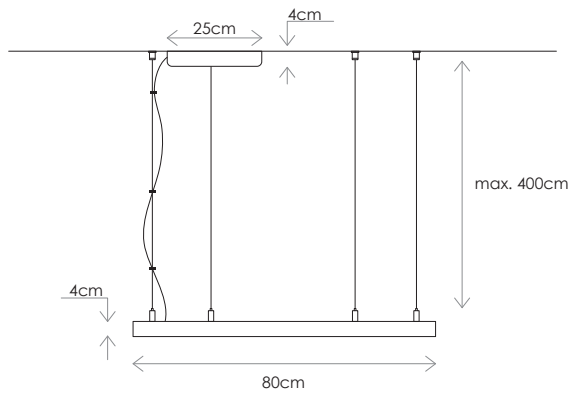

Años

Fabricada en España

Hanging / Colgante

SCALE / ESCALA 1:20

DESCRIPTION

Bansi is a circular suspended luminaire that emits light through its internal face. The profile has a rectangular section of 2.5cm x 4cm.