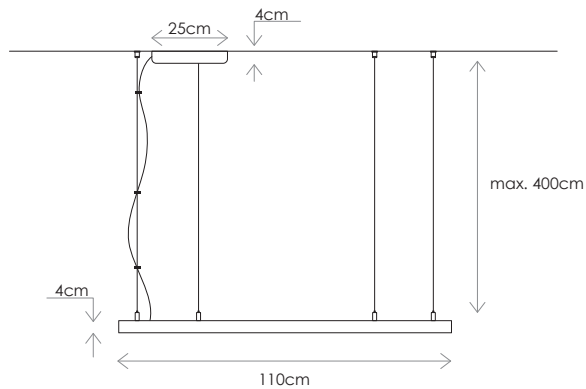

Fabricada en España

Hanging / Colgante

SCALE / ESCALA 1:25

DESCRIPTION

Bansi is a circular suspended luminaire that emits light through its internal face. The profile has a rectangular section of 2.5cm x 4cm.