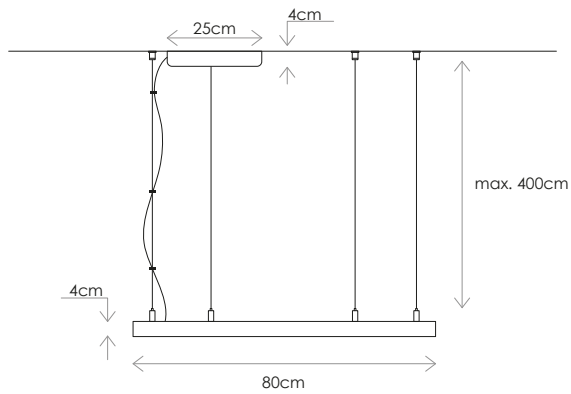

SCALE / ESCALA 1:20

DESCRIPTION

Bansi is a circular suspended luminaire that emits light through its internal face. The profile has a rectangular section of 2.5cm x 4cm.

Available in both black and white with a matt thermo-lacquered finish, Bansi is suspended from 4 fine steel cables of the same colour and allows horizontal or inclined hanging giving us the possibility of flexible spatial configurations.