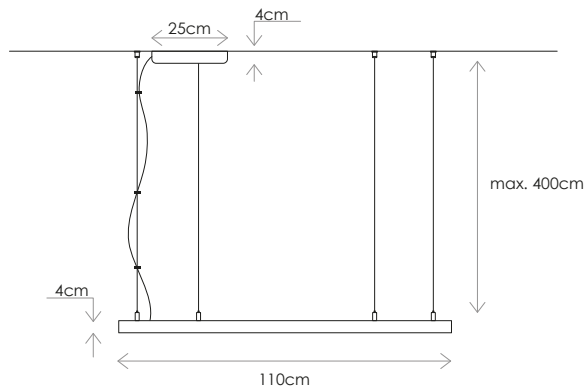

SCALE / ESCALA 1:25

DESCRIPTION

Bansi is a circular suspended luminaire that emits light through its internal face. The profile has a rectangular section of 2.5cm x 4cm.

Available in both black and white with a matt thermo-lacquered finish, Bansi is suspended from 4 fine steel cables of the same colour and allows horizontal or inclined hanging giving us the possibility of flexible spatial configurations.