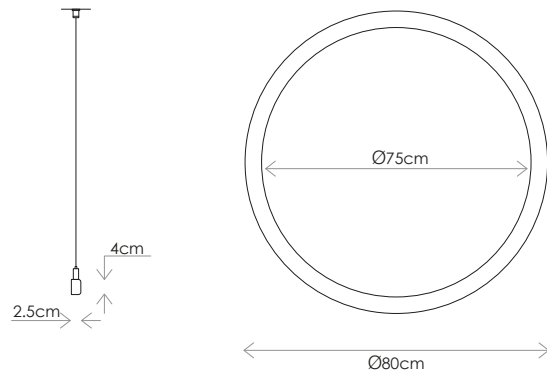

SCALE / ESCALA 1:20

DESCRIPTION

Bansi is a circular suspended luminaire that emits light through its internal face. The profile has a rectangular section of 2.5cm x 4cm.

Available in both black and white with a matt thermo-lacquered finish, Bansi is suspended from 4 fine steel cables of the same colour and allows horizontal or inclined hanging giving us the possibility of flexible spatial configurations.