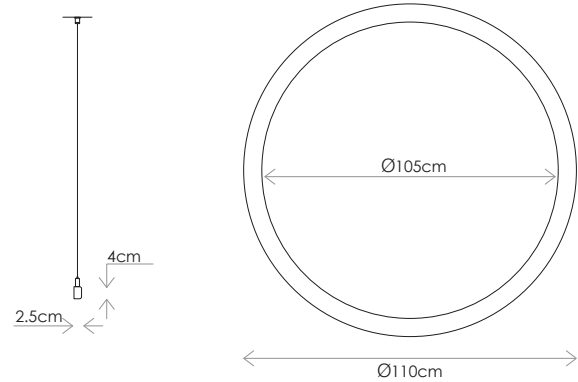

SCALE / ESCALA 1:25

DESCRIPTION

Bansi is a circular suspended luminaire that emits light through its internal face. The profile has a rectangular section of 2.5cm x 4cm.

Available in both black and white with a matt thermo-lacquered finish, Bansi is suspended from 4 fine steel cables of the same colour and allows horizontal or inclined hanging giving us the possibility of flexible spatial configurations.