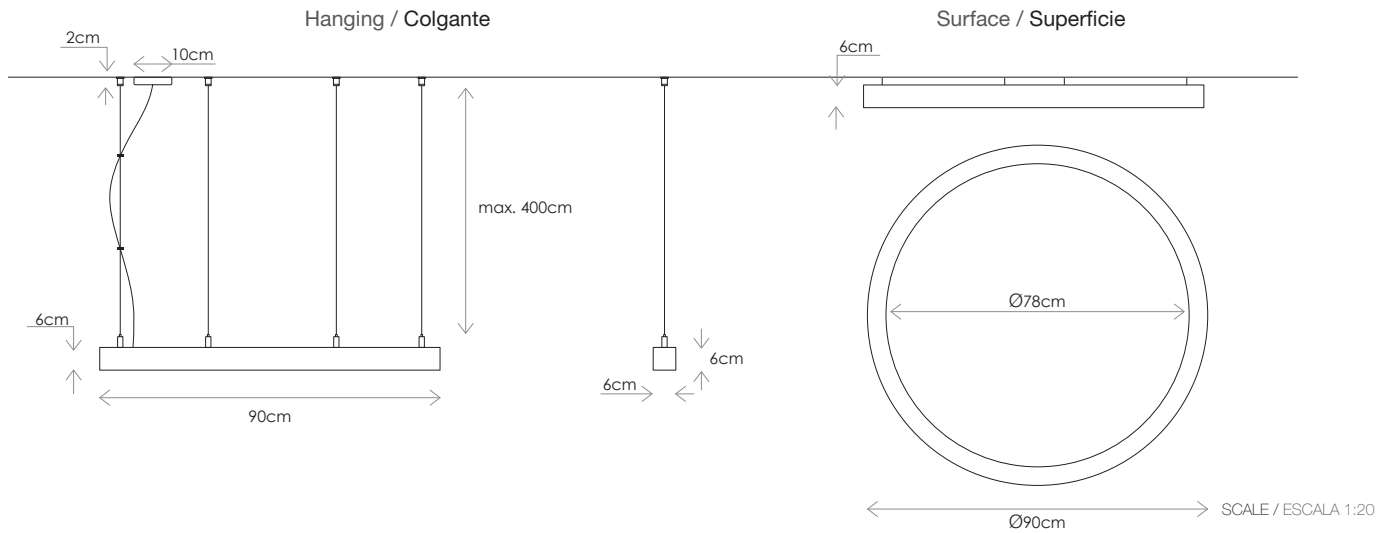

- Dali
- On/Off

WARRANTY

5 Years
Made in Spain

5 Años
Fabricada en España

DESCRIPTION

Dhana is a high-performance circular luminaire for hanging or surface applications (offering up to 163 lm/W) with a 6cm x 6cm square section.