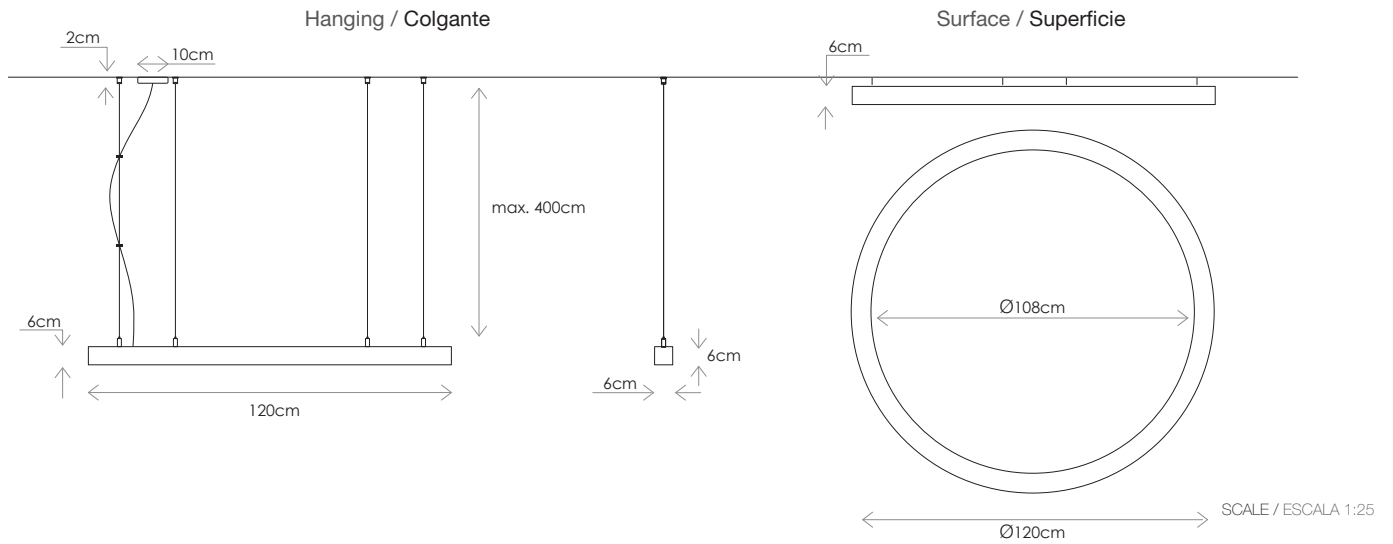

REGULACIÓN

- Opciones para controlar 1 o 2 canales de forma independientes:
- Dali
 - On/Off

WARRANTY

GARANTÍA

DESCRIPTION

Dhana is a high-performance circular luminaire for hanging or surface applications (offering up to 163 lm/W) with a 6cm x 6cm square section.