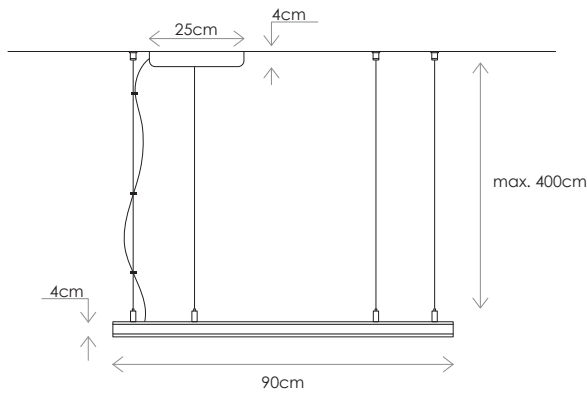

Hanging / Colgante

SCALE / ESCALA 1:20

DESCRIPTION

Hari is a circular suspended luminaire that emits light through its external face.

The profile has a rectangular section of 2.5cm x 4cm.

Available in both black and white with a matt textured finish, Hari is suspended from 4 fine steel cables of the same colour, permitting horizontal or inclined hanging giving us the possibility of flexible spatial configurations.

DESCRIPCIÓN

Hari es una luminaria circular de suspensión que emite luz a través de su cara externa.

El perfil tiene una sección rectangular de 2,5cm x 4cm.

Disponible en blanco y negro con acabado texturizado mate. Hari se suspende de 4 finos cables de acero del mismo color y permite el colgado horizontal o inclinado permitiendo configuraciones espaciales flexibles

COLOUR

White Black

COLOR

Blanco Negro

LED

Power:

- 2700K / 4000K / 6500K: 58.8W a 24V
- HCL 1900K - 6500K: 56.1W a 24V

CRI: >80

Colour: 2700K / 4000K / 6500K / HLC 1900K - 6500K

Lum. Flux:

- 2700K: 7996lm
- 4000K: 8349lm
- 6500K: 8820lm
- HCL: 8639lm

Lifespan: 60000hrs

LED

Potencia:

- 2700K / 4000K / 6500K : 58,8W a 24V
- HCL 1900K - 6500K: 56,1W a 24V

CRI: >80

Color: 2700K / 4000K / 6500K / HCL 1900K - 6500K

Flujo luminoso:

- 2700K: 7996lm
- 4000K: 8349lm
- 6500K: 8820lm
- HCL: 8639lm

Vida útil: 60.000hs

DIMMING

Options for controlling 1 or 2 channels independently:

- On/Off

REGULACIÓN

Opciones para controlar 1 o 2 canales de forma independientes:

- On/Off

WARRANTY

Years

Made in Spain

Años

Fabricada en España