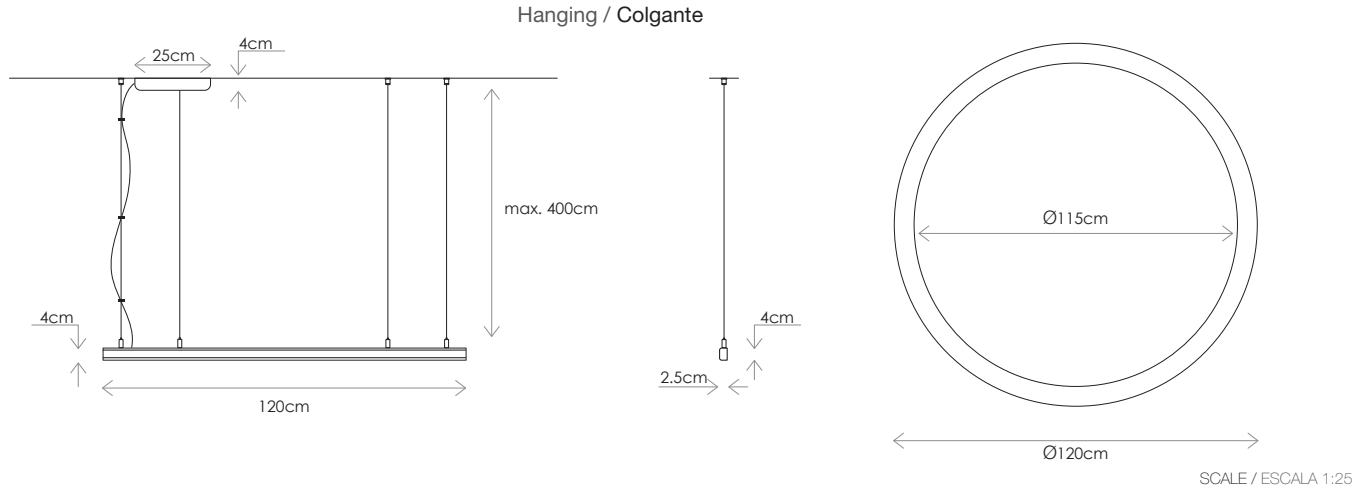

DESCRIPTION

Hari is a circular suspended luminaire that emits light through its external face. The profile has a rectangular section of 2.5cm x 4cm. Available in both black and white with a matt textured finish, Hari is suspended from 4 fine steel cables of the same colour, permitting horizontal or inclined hanging giving us the possibility of flexible spatial configurations.

DESCRIPCIÓN

Hari es una luminaria circular de suspensión que emite luz a través de su cara externa. El perfil tiene una sección rectangular de 2,5cm x 4cm. Disponible en blanco y negro con acabado texturizado mate. Hari se suspende de 4 finos cables de acero del mismo color y permite el colgado horizontal o inclinado permitiendo configuraciones espaciales flexibles.

COLOUR

COLOR

LED

Power:

- 2700K / 4000K / 6500K: 78.8W a 24V
- HCL 1900K - 6500K: 74.8W a 24V

CRI: >80
Colour: 2700K / 4000K / 6500K / HLC 1900K - 6500K
Lum. Flux:

- 2700K: 10716lm
- 4000K: 11189lm
- 6500K: 11812lm
- HCL: 11519lm

Lifespan: 60000hrs

LED

Potencia:

- 2700K / 4000K / 6500K : 78,8W a 24V
- HCL 1900K - 6500K: 74,8W a 24V

CRI: >80
Color: 2700K / 4000K / 6500K / HCL 1900K - 6500K
Flujo luminoso:

- 2700K: 10716lm
- 4000K: 11189lm
- 6500K: 11812lm
- HCL: 11519lm

Vida útil: 60.000hs

DIMMING

Options for controlling 1 or 2 channels independently:

- On/Off

REGULACIÓN

Opciones para controlar 1 o 2 canales de forma independientes:

- On/Off

WARRANTY

GARANTÍA