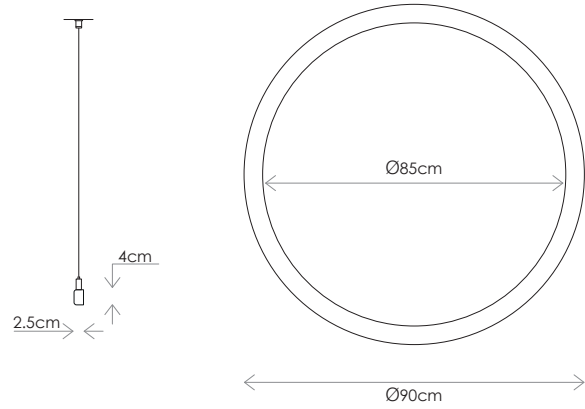

Hanging / Colgante

SCALE / ESCALA 1:20

DESCRIPTION

Hari is a circular suspended luminaire that emits light through its external face.

The profile has a rectangular section of 2.5cm x 4cm.

Available in both black and white with a matt textured finish, Hari is suspended from 4 fine steel cables of the same colour, permitting horizontal or inclined hanging giving us the possibility of flexible spatial configurations.

DESCRIPCIÓN

Hari es una luminaria circular de suspensión que emite luz a través de su cara externa.

El perfil tiene una sección rectangular de 2,5cm x 4cm.

Disponible en blanco y negro con acabado texturizado mate. Hari se suspende de 4 finos cables de acero del mismo color y permite el colgado horizontal o inclinado permitiendo configuraciones espaciales flexibles

COLOUR

White Black

COLOR

Blanco Negro

LED

Power:

- 2700K / 4000K / 6500K: 58.8W a 24V
- HCL 1900K - 6500K: 56.1W a 24V

CRI: >80

Colour: 2700K / 4000K / 6500K / HLC 1900K - 6500K

Lum. Flux:

- 2700K: 7996lm
- 4000K: 8349lm
- 6500K: 8820lm
- HCL: 8639lm

Lifespan: 60000hrs

LED

Potencia:

- 2700K / 4000K / 6500K : 58,8W a 24V
- HCL 1900K - 6500K: 56,1W a 24V

CRI: >80

Color: 2700K / 4000K / 6500K / HCL 1900K - 6500K

Flujo luminoso:

- 2700K: 7996lm
- 4000K: 8349lm
- 6500K: 8820lm
- HCL: 8639lm

Vida útil: 60.000hs

DIMMING

Options for controlling 1 or 2 channels independently:

- On/Off

REGULACIÓN

Opciones para controlar 1 o 2 canales de forma independientes:

- On/Off

WARRANTY

Years

Made in Spain

Años

Fabricada en España