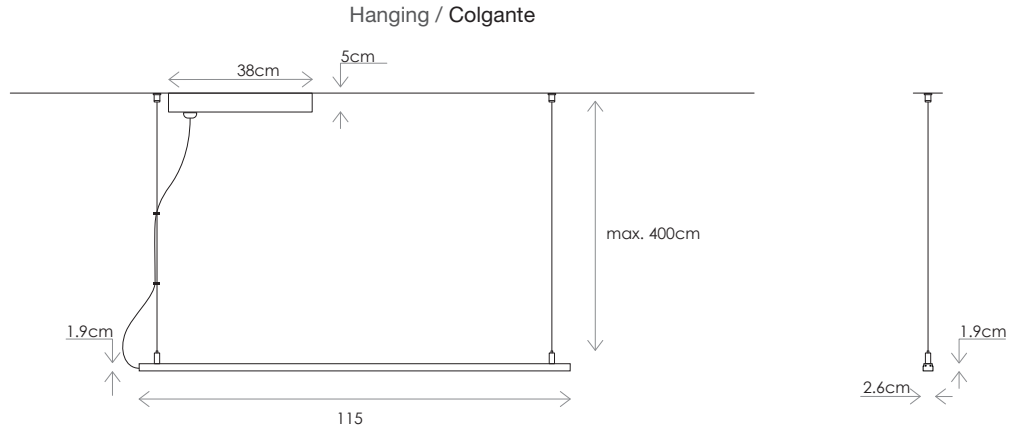

SCALE / ESCALA 1:20

DESCRIPTION

Bakoy is a linear luminaire for suspending, with a rectangular section of 1.9cm x 2.6cm. Its etched design improves heat dissipation, meaning a high luminous flux in a section reduced to the minimum. Its silver anodised or matt finish in black, brings an elegant touch to any space.

DESCRIPCIÓN

Bakoy es una luminaria lineal de suspensión con una sección rectangular de 1,9cm x 2,6cm. Su diseño ranurado mejora la disipación de calor lo que permite tener un alto flujo luminoso en una sección reducida a la mínima expresión. El acabado anodizado plata o negro mate, confieren elegancia a cualquier espacio.

COLOUR

Silver Black

COLOR

Plata Negro

LED

Power:
• 2700K / 4000K / 5000K: 46W to 24V
• HCL 1900K - 6500K: 22W to 24V
CRI: >80
Colour: 2700K / 4000K / 5000K / HLC 1900K - 6500K
Lum. Flux:
• 2700K: 5336lm
• 4000K: 6118lm
• 500K: 6210lm
• HCL: 3410lm
Lifespan: 60000hrs

LED

Potencia:
• 2700K / 4000K / 5000K: 46W a 24V
• HCL 1900K - 6500K: 46W a 24V
CRI: >80
Color: 2700K / 4000K / 5000K / HCL 1900K - 6500K
Flujo luminoso:
• 2700K: 5336lm
• 4000K: 6118lm
• 5000K: 6210lm
• HCL: 3410lm
Vida útil: 60.000hs

DIMMING

Options for controlling 1 or 2 channels independently:
• On/Off
• Casambi

REGULACIÓN

Opciones para controlar 1 o 2 canales de forma independientes:
• On/Off
• Casambi

WARRANTY

5 Years
Made in Spain

GARANTÍA

5 Años
Fabricada en España