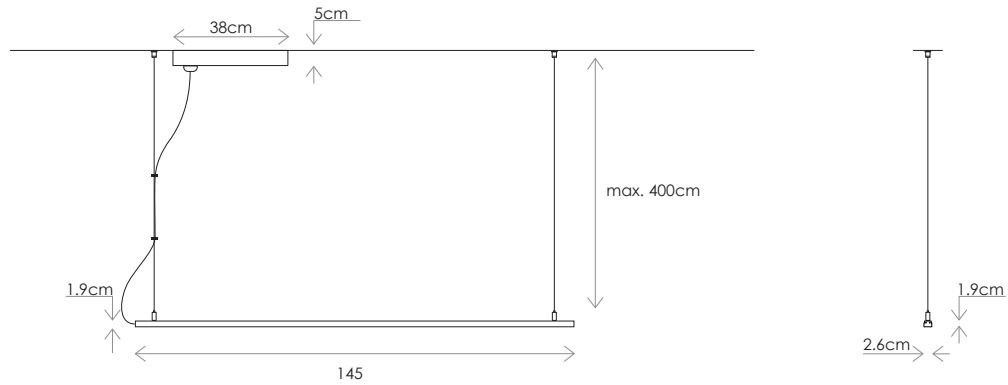

5 Years  
 Made in Spain

**GARANTÍA**

5 Años  
 Fabricada en España

Hanging / Colgante

SCALE / ESCALA 1:25

**DESCRIPTION**

**Bakoy** is a linear luminaire for suspending, with a rectangular section of 1.9cm x 2.6cm. Its etched design improves heat dissipation, meaning a high luminous flux in a section reduced to the minimum.