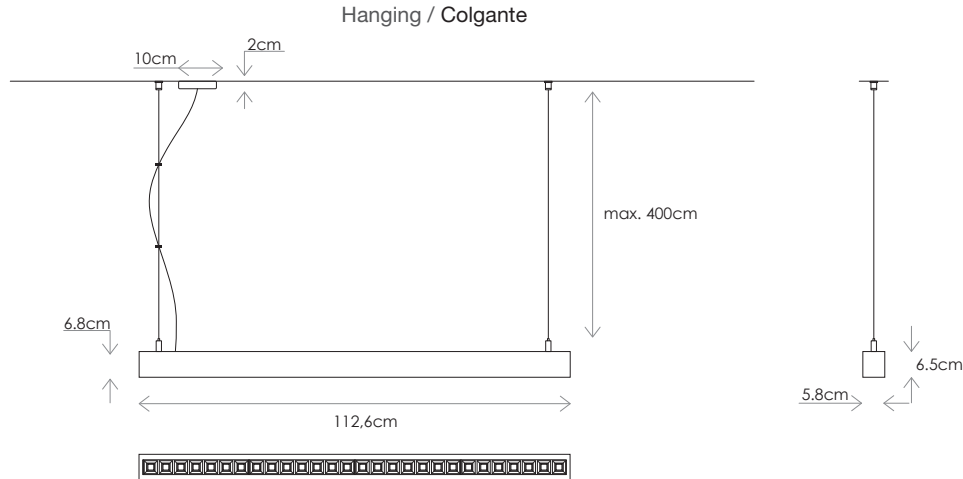

SCALE / ESCALA 1:15

DESCRIPTION

Gambia is a linear luminaire for hanging applications with a rectangular section of 5.8cm x 6.8cm.

It is made up of a series of modules that include 7 leds with 65° optics and a reflector that guarantees powerful light without any glare and with an extremely low UGR. The 86cm luminaire includes 2 modules and the 142cm luminaire, 3 modules with small gaps between them, while the 114cm luminaire is made up of 4 modules that cover the entire length of the luminaire.

WARRANTY

DESCRIPCIÓN

Gambia es una luminaria lineal de suspensión con una sección rectangular de 5,8cm x 6,8cm.

Está compuesta por una serie de módulos que incluyen 7 leds con óptica de 65° y reflector que garantizan una potente luz sin deslumbramiento y con un UGR extremadamente bajo. La luminaria de 86cm incluye 2 módulos y la de 142cm, 3 módulos con pequeñas separaciones entre ellos mientras que la luminaria de 114cm está compuesta por 4 módulos que cubren toda la longitud de la luminaria.

GARANTÍA

SCALE / ESCALA 1:20

DESCRIPTION

Gambia is a linear luminaire for hanging applications with a rectangular section of 5.8cm x 6.8cm.

It is made up of a series of modules that include 7 leds with 65° optics and a reflector that guarantees powerful light without any glare and with an extremely low UGR. The 86cm luminaire includes 2 modules and the 142cm luminaire, 3 modules with small gaps between them, while the 112,6cm luminaire is made up of 4 modules that cover the entire length of the luminaire.