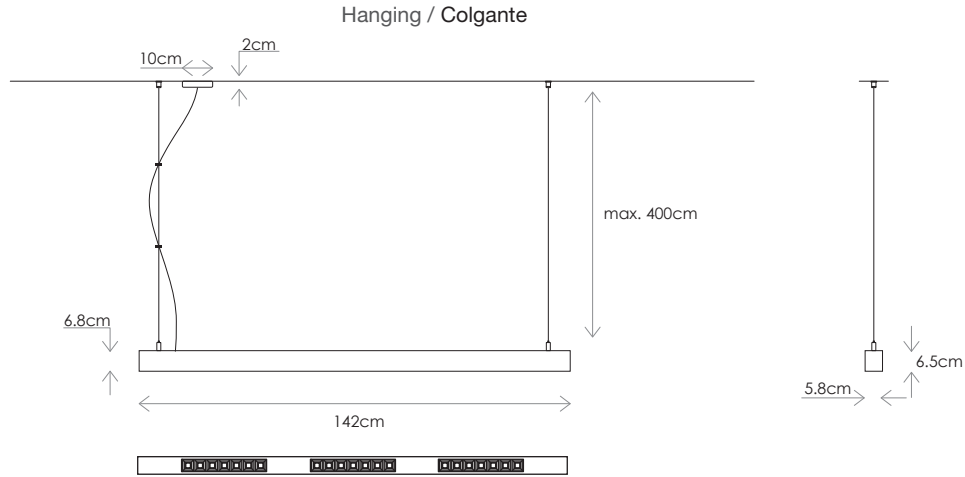

GARANTÍA

SCALE / ESCALA 1:20

DESCRIPTION

Gambia is a linear luminaire for hanging applications with a rectangular section of 5.8cm x 6.8cm.

It is made up of a series of modules that include 7 leds with 65° optics and a reflector that guarantees powerful light without any glare and with an extremely low UGR. The 86cm luminaire includes 2 modules and the 142cm luminaire, 3 modules with small gaps between them, while the 112,6cm luminaire is made up of 4 modules that cover the entire length of the luminaire.

WARRANTY

DESCRIPCIÓN

Gambia es una luminaria lineal de suspensión con una sección rectangular de 5,8cm x 6,8cm.

Está compuesta por una serie de módulos que incluyen 7 leds con óptica de 65° y reflector que garantizan una potente luz sin deslumbramiento y con un UGR extremadamente bajo. La luminaria de 86cm incluye 2 módulos y la de 142cm, 3 módulos con pequeñas separaciones entre ellos mientras que la luminaria de 112,6cm está compuesta por 4 módulos que cubren toda la longitud de la luminaria.

GARANTÍA

SCALE / ESCALA 1:25

DESCRIPTION

Gambia is a linear luminaire for hanging applications with a rectangular section of 5.8cm x 6.8cm.

It is made up of a series of modules that include 7 leds with 65° optics and a reflector that guarantees powerful light without any glare and with an extremely low UGR. The 86cm luminaire includes 2 modules and the 142cm luminaire, 3 modules with small gaps between them, while the 114cm luminaire is made up of 4 modules that cover the entire length of the luminaire.