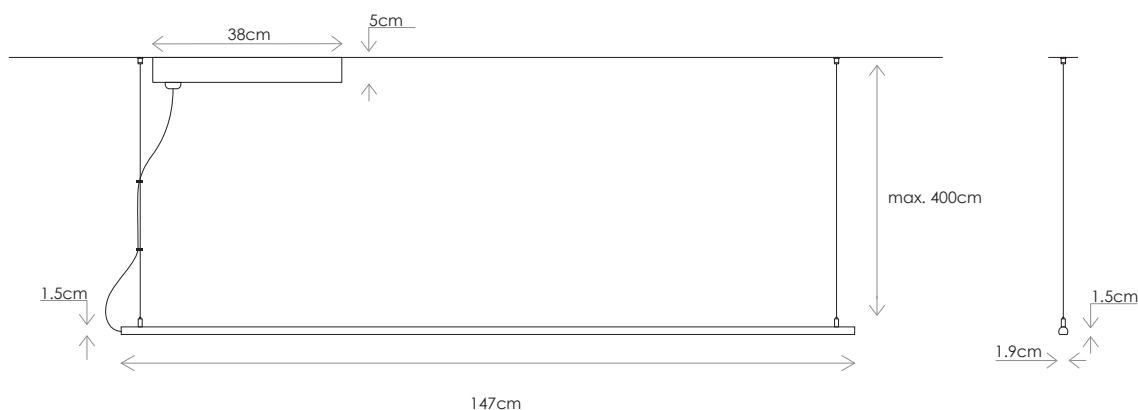

Hanging / Colgante

SCALE / ESCALA 1:15

DESCRIPTION

Kasai is a linear luminaire for suspending, with a semicircular section. Kasai is available in a wide variety of light temperatures, from 2700K to 4000K. Its silver anodised or black matt finish, with suspension cables of the same colour make Kasai a versatile and decorative luminaire.