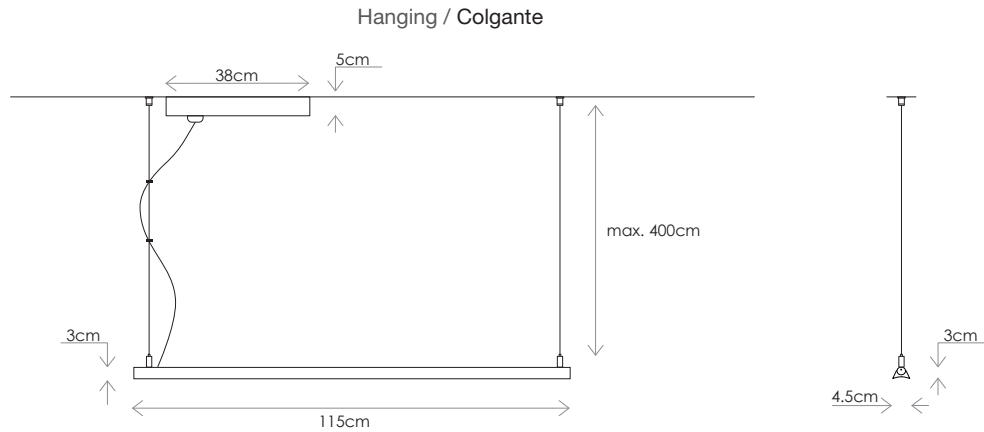

SCALE / ESCALA 1:20

DESCRIPTION

Kotto is a linear luminaire for suspending. It has a circular section and side wings which direct the light downwards, at the same time acting as a small screen to reduce glare.