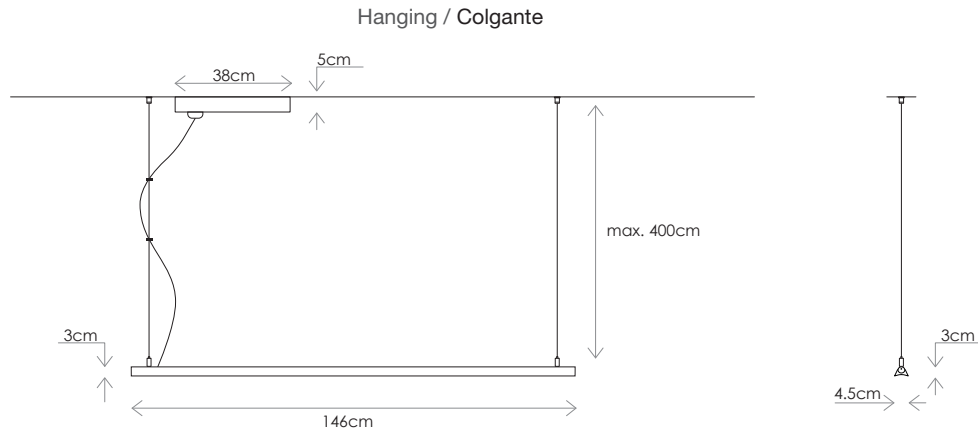

REGULACIÓN

Opciones para controlar 1 o 2 canales de forma independientes:
 • On/Off

WARRANTY

GARANTÍA

SCALE / ESCALA 1:25

DESCRIPTION

Kotto is a linear luminaire for suspending. It has a circular section and side wings which direct the light downwards, at the same time acting as a small screen to reduce glare.