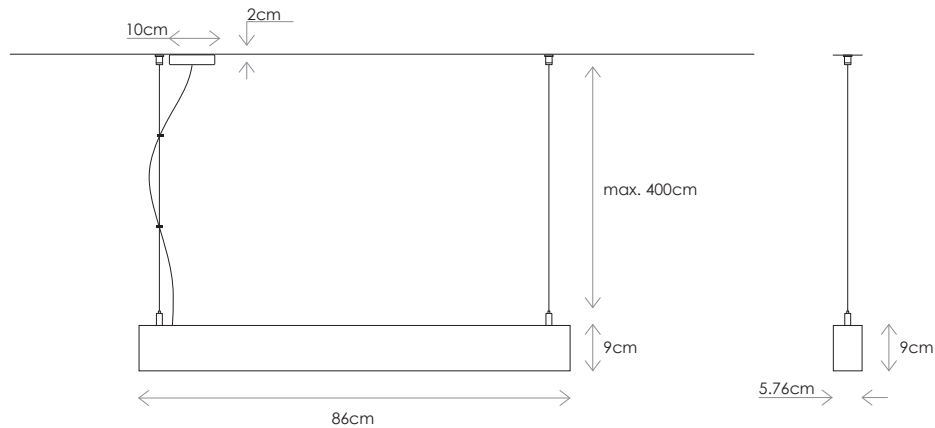

Hanging / Colgante

SCALE / ESCALA 1:15

**DESCRIPTION**

**Nilo** is a high-performance, linear luminaire for suspending (up to 178 lm/W) with a rectangular section of 5.7cm x 9cm.

Its silver anodised surface or thermo-lacquered matt finish in black or white, combined with suspension cables of the same colour, bring an elegant touch to any space.