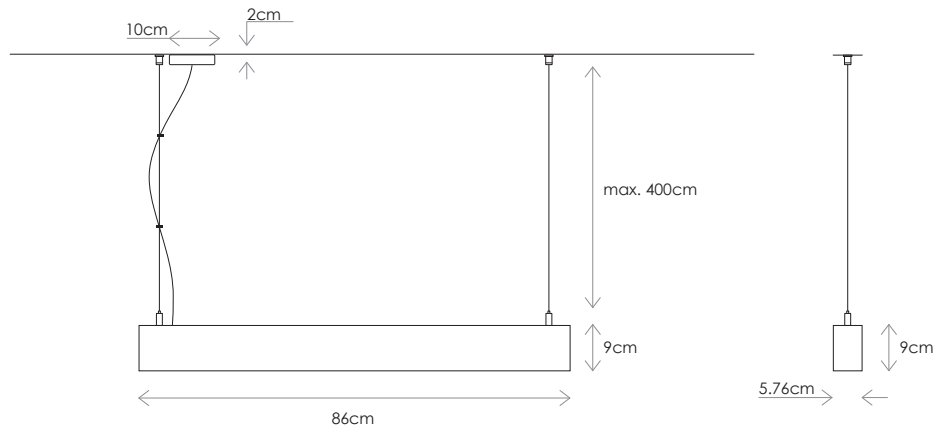

Hanging / Colgante

SCALE / ESCALA 1:15

**DESCRIPTION**

**Nilo** is a high-performance, linear luminaire for suspending (up to 178 lm/W) with a rectangular section of 5.7cm x 9cm.

Its silver anodised surface or thermo-lacquered matt finish in black or white, combined with suspension cables of the same colour, bring an elegant touch to any space.

**DIMMING**

Options for controlling 1 or 2 channels independently:  
 • Dali/ Push  
 • On/Off

**WARRANTY**

**DESCRIPCIÓN**

**Nilo** es una luminaria lineal de suspensión de alto rendimiento (hasta 178 lm/W) con una sección rectangular de 5,7cm x 9cm.