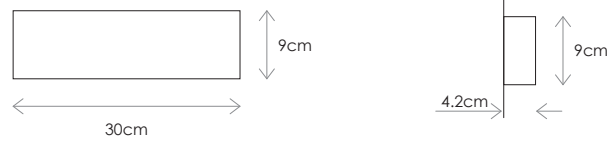

Wall / Pared

SCALE / ESCALA 1:10

DESCRIPTION

Senegal is a linear luminaire for walls, offering both up and down lighting.

With its rectangular section of 4.2cm x 9cm, Senegal is ideal for indirect lighting.