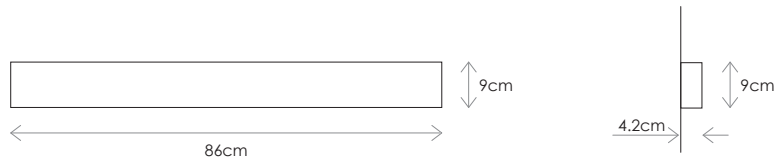

Wall / Pared

SCALE / ESCALA 1:15

DESCRIPTION

Senegal is a linear luminaire for walls, offering both up and down lighting.

With its rectangular section of 4.2cm x 9cm, Senegal is ideal for indirect lighting.