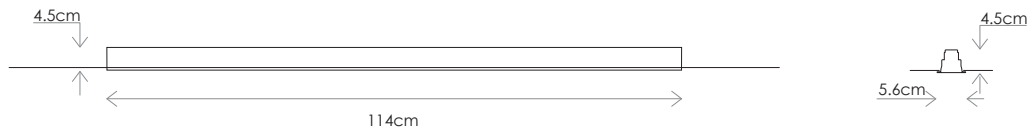

SCALE / ESCALA 1:15

DESCRIPTION

Shanga is a linear luminaire for recessing. The transparent microprism cover is set back 1 cm above the ceiling plane, significantly reducing glare and increasing visual comfort.