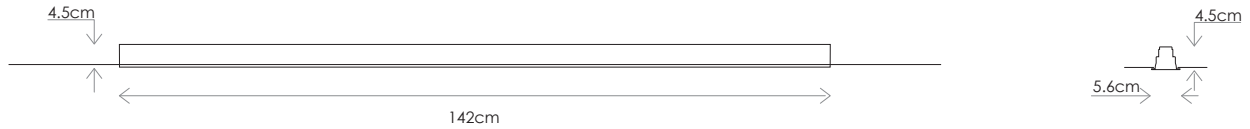

SCALE / ESCALA 1:15

DESCRIPTION

Shanga is a linear luminaire for recessing. The transparent microprism cover is set back 1 cm above the ceiling plane, significantly reducing glare and increasing visual comfort.