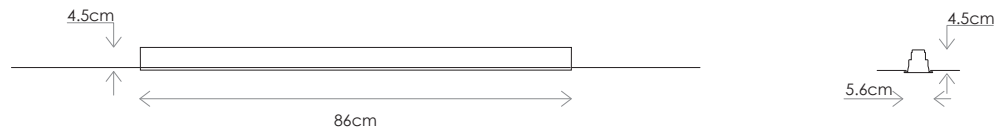

Recessed / Empotrado

SCALE / ESCALA 1:15

DESCRIPTION

Shanga is a linear luminaire for recessing. The transparent microprism cover is set back 1 cm above the ceiling plane, significantly reducing glare and increasing visual comfort.