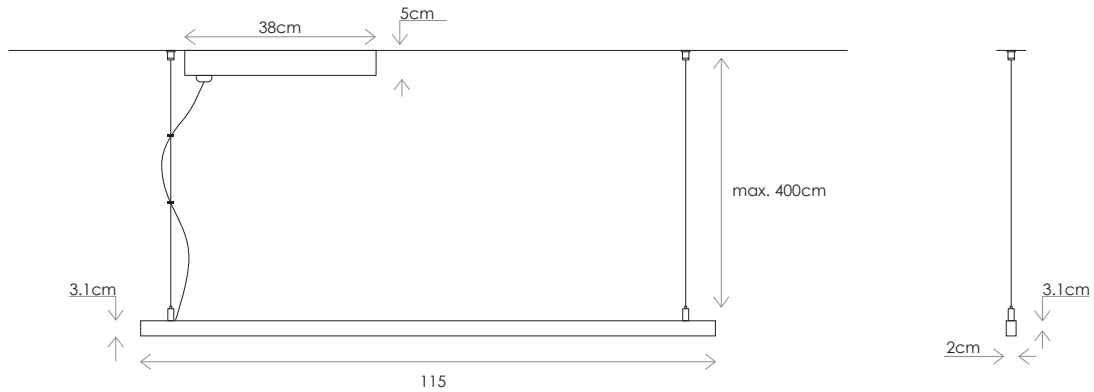

SCALE / ESCALA 1:15

DESCRIPTION

Volta is a linear luminaire, ideal for suspending applications, with a rectangular section of 2cm x 3.1cm.

The light emitted by Volta is similar to the spectrum of natural light (CRI>97) and displays colours more accurately than traditional leds.