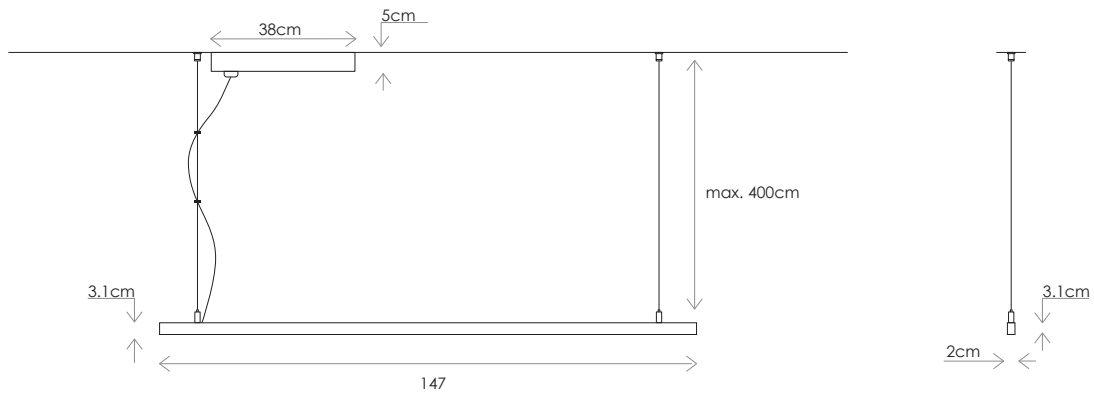

Hanging / Colgante

SCALE / ESCALA 1:20

DESCRIPTION

Volta is a linear luminaire, ideal for suspending applications, with a rectangular section of 2cm x 3.1cm.

The light emitted by Volta is similar to the spectrum of natural light (CRI>97) and displays colours more accurately than traditional leds.