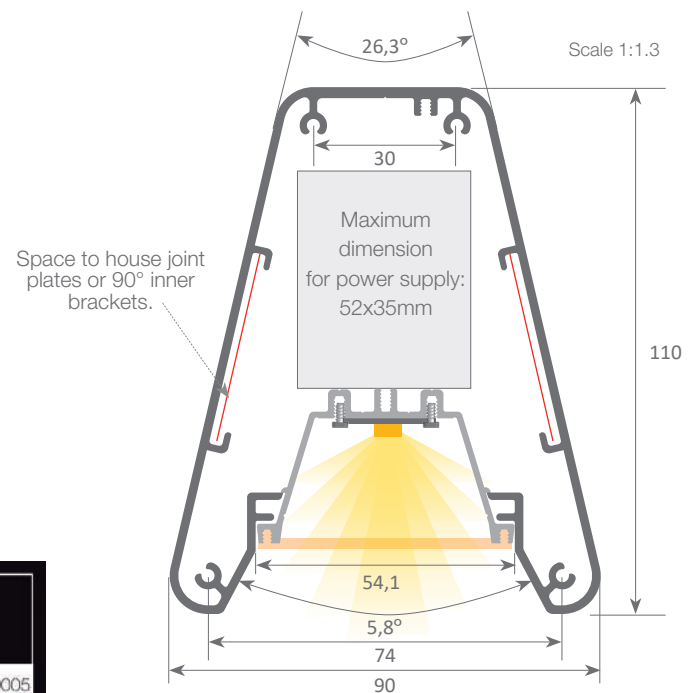

Aluminium tray

14.007	lacquered white	6m
14.042	lacquered black	6m

Safety cable

22.039	steel	18cm
--------	-------	------

Ral colours

Aluminium alloy extrusion process in accordance with: ISO 9001:2015 / Tolerances: UNE-EN 755-9 / Theoretical weight: 2.249 kg / Alloy: 6063 / Perimeter: 935 mm / Anodisation minimum: 10 micras / Purity aluminium: 98.5% / Treatment: T-5

Surfaces

Hanging

90° angle bracket
22.040 aluminium

set of 2 units

Flat bracket
22.057 aluminium

set of 2 units

Joining plate
22.041 aluminium

set of 2 units