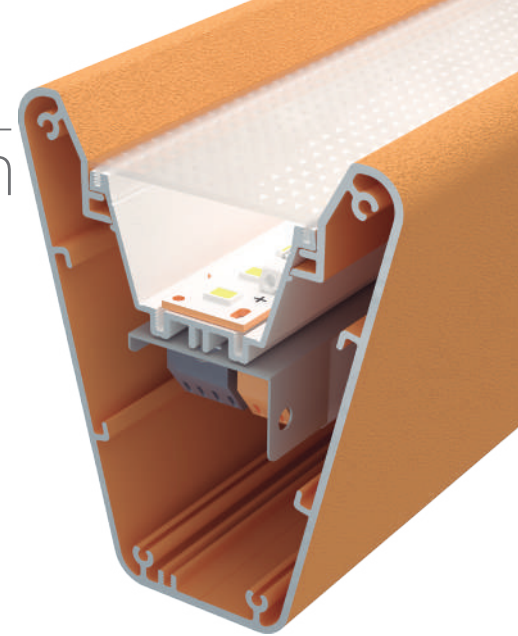

led profile by Luz Negra

Carmen

Our PROFESSIONAL led profile series for surface/hanging applications is manufactured in high purity aluminium, with 8 different colours to choose from.

Its inner tray (where we can find the led and power supply) can be removed from the front which means easy maintenance.

This profile can be combined with microprism covers both in transparent and frosted ("easy-ON" system), which improve glare and UGR levels. Both profile and covers are available in lengths of 6m, allowing us to carry out long installations without joints.

We offer a 10 year guarantee on the profiles and 4 year guarantee on the covers.

Aluminium profile

17.044	azure blue lacquered (ral 5009)	6m
17.045	white lacquered (ral 9003)	6m
17.046	black lacquered (ral 9005)	6m
17.047	patina green lacquered (ral 6000)	6m
17.048	stone grey lacquered (ral 7030)	6m
17.049	pastel yellow lacquered (ral 1034)	6m
17.050	tomato red lacquered (ral 3013)	6m
17.051	tivory lacquered (ral 1014)	6m

Bandeja deslizante

19.396	azure blue lacquered (ral 5009)	6m
19.399	patina green lacquered (ral 6000)	6m
19.398	black lacquered (ral 9005)	6m
19.397	white lacquered (ral 9003)	6m
19.400	stone grey lacquered (ral 7030)	6m
19.401	pastel yellow lacquered (ral 1034)	6m
19.402	tomato red lacquered (ral 3013)	6m
19.403	tivory lacquered (ral 1014)	6m

"easy-ON" polycarbonate cover

18.074	frosted	6m
18.075	transparent microprism	6m
18.076	frosted microprism	6m

Hanging kit

21.001	chrome	set of 2 units
21.002	white	set of 2 units
21.003	black	set of 2 units

Aluminium tray

14.007	lacquered white	6m
14.042	lacquered black	6m

Safety cable

22.039	steel	18cm