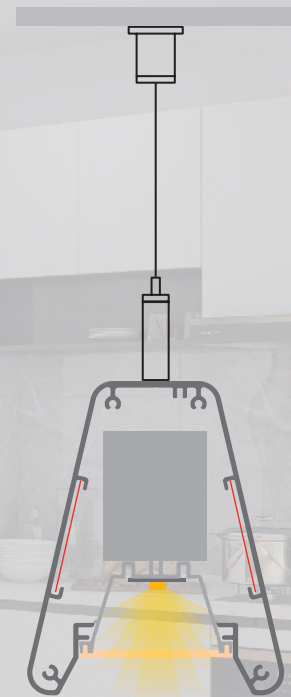

This profile can be combined with microprism covers both in transparent and frosted ("easy-ON" system), which improve glare and UGR levels. Both profile and covers are available in lengths of 6m, allowing us to carry out long installations without joints.

"easy-ON" polycarbonate cover

18.074	frosted	6m
18.075	transparent microprism	6m
18.076	frosted microprism	6m

Hanging kit

21.001	chrome	set of 2 units
21.002	white	set of 2 units
21.003	black	set of 2 units

Aluminium tray

14.007	lacquered white	6m
14.042	lacquered black	6m

Safety cable

22.039	steel	18cm
--------	-------	------

Ral colours

Aluminium alloy extrusion process in accordance with: ISO 9001:2015 / Tolerances: UNE-EN 755-9 / Theoretical weight: 2.249 kg / Alloy: 6063 / Perimeter: 935 mm / Anodisation minimum: 10 micras / Purity aluminium: 98.5% / Treatment: T-5

Surfaces

Hanging

90° angle bracket
22.040 aluminium

set of 2 units

Flat bracket
22.057 aluminium

set of 2 units

Joining plate
22.041 aluminium

set of 2 units