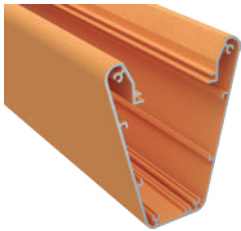

led profile by Luz Negra

Carmen

Our PROFESSIONAL led profile series for surface/hanging applications is manufactured in high purity aluminium, with 8 different colours to choose from.

Its inner tray (where we can find the led and power supply) can be removed from the front which means easy maintenance.

This profile can be combined with microprism covers both in transparent and frosted ("easy-ON" system), which improve glare and UGR levels. Both profile and covers are available in lengths of 6m, allowing us to carry out long installations without joints.

We offer a 10 year guarantee on the profiles and 4 year guarantee on the covers.

Aluminium profile

17.044	azure blue lacquered (ral 5009)	6m
17.045	white lacquered (ral 9003)	6m
17.046	black lacquered (ral 9005)	6m
17.047	patina green lacquered (ral 6000)	6m
17.048	stone grey lacquered (ral 7030)	6m
17.049	pastel yellow lacquered (ral 1034)	6m
17.050	tomato red lacquered (ral 3013)	6m
17.051	tivory lacquered (ral 1014)	6m