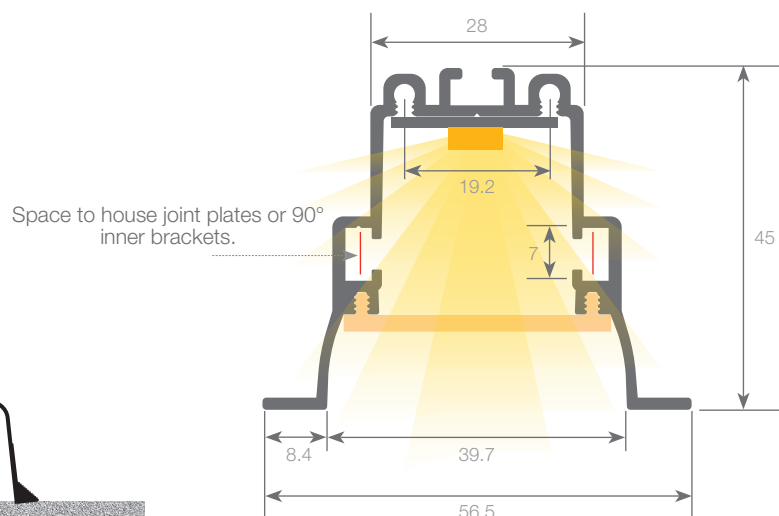

### Fixing bracket

20.023	for shallow recessing profiles
--------	--------------------------------

### 90° angle bracket

22.003	steel
--------	-------

Scale 1:1

Aluminium alloy extrusion process in accordance with: ISO 9001:2015 / Tolerances: UNE-EN 755-9 / Theoretical weight: 0.734 kg / Alloy: 6063 / Perimeter: 359 mm / Anodised: 10 micras / Purity aluminium: 98.5% / Treatment: T-5