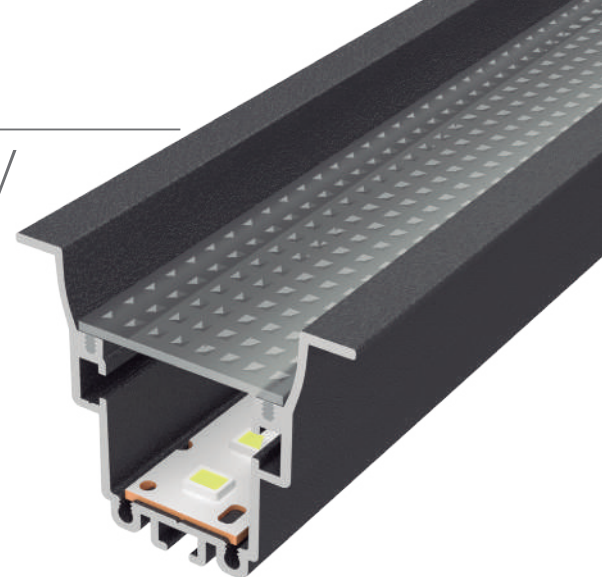

led profile by Luz Negra

KIEV

Our PROFESIONAL led profile series for embedding is manufactured in high purity aluminium and black or white lacquered aluminium. Ideal for recessing in low ceilings.

Its cover ("easy-ON" system) in white frosted white, which offers an IP65 to the luminaire, is extremely useful in areas with high humidity levels.

Thanks to its recessed shape and transparent or frosted microprism covers which improves UGR. Both profile and cover are available in 6m lengths, allowing us to carry out long projects without joints.

We offer a 10 year guarantee on the profile and a 4 year guarantee on the covers.

Aluminium profile

17.060	lacquered white	6m
17.061	lacquered black	6m

Tapas de metal

19.383	lacado blanco
19.384	lacado negro

"easy-ON" polycarbonate cover

18.070	"easy-ON" frosted	6m
18.071	transparent microprism	6m
18.072	frosted microprism	6m
18.073	Black&White	6m

120° angle bracket

22.004	steel

Joining

22.005	steel

Fixing bracket

20.023	for shallow recessing profiles