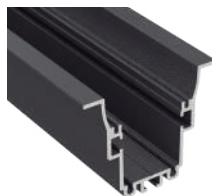

led profile by Luz Negra

KIEV

Our PROFESIONAL led profile series for embedding is manufactured in high purity aluminium and black or white lacquered aluminium. Ideal for recessing in low ceilings.

Its cover ("easy-ON" system) in white frosted white, which offers an IP65 to the luminaire, is extremely useful in areas with high humidity levels.

Thanks to its recessed shape and transparent or frosted microprism covers which improves UGR. Both profile and cover are available in 6m lengths, allowing us to carry out long projects without joints.

We offer a 10 year guarantee on the profile and a 4 year guarantee on the covers.

Aluminium profile

17.060	lacquered white	6m
17.061	lacquered black	6m

Tapas de metal

19.383	lacado blanco
19.384	lacado negro