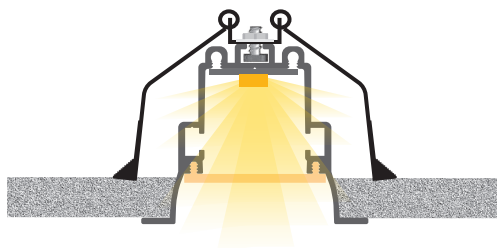

90° angle bracket

22.003	steel