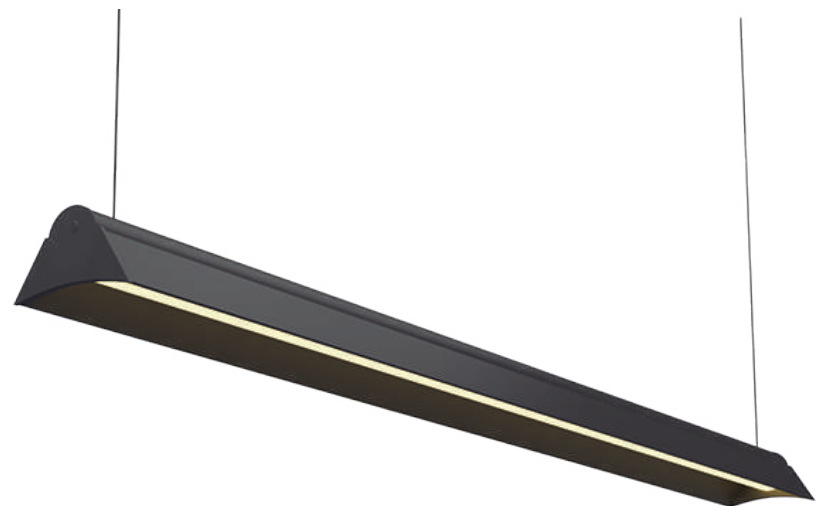

# led profile by Luz Negra

Our PROFESSIONAL led profile series for circular is manufactured in high purity aluminium and available in anodised white and white lacquered. The profile has two sliding side wings, modifying the angle of light, thanks to its rounded glazed methacrylate diffuser. It is ideal for use suspended from ceiling\*.

Suitable for led strips with a maximum width of 8mm and a power not greater than 21W/m.

We recommend the combined use of both our opal diffusers and COB 8mm ecoled strips.

**We offer a 5 year guarantee.**

## VIENA

### Aluminium profile side wing

13.027	black anodised	2m
13.028	white lacquered	2m