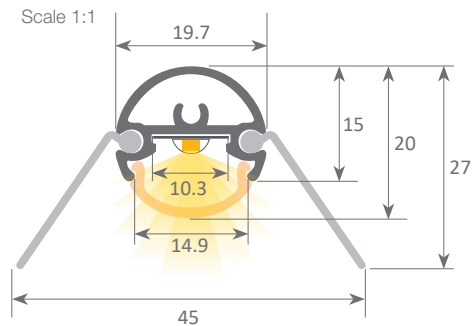

led profile by Luz Negra

Our PROFESSIONAL led profile series for circular is manufactured in high purity aluminium and available in anodised white and white lacquered. The profile has two sliding side wings, modifying the angle of light, thanks to its rounded glazed methacrylate diffuser. It is ideal for use suspended from ceiling*.

Suitable for led strips with a maximum width of 8mm and a power not greater than 21W/m.

We recommend the combined use of both our opal diffusers and COB 8mm ecoled strips.

We offer a 5 year guarantee.

VIENA

Aluminium profile

13.026	black anodised	2m
13.029	white lacquered	2m