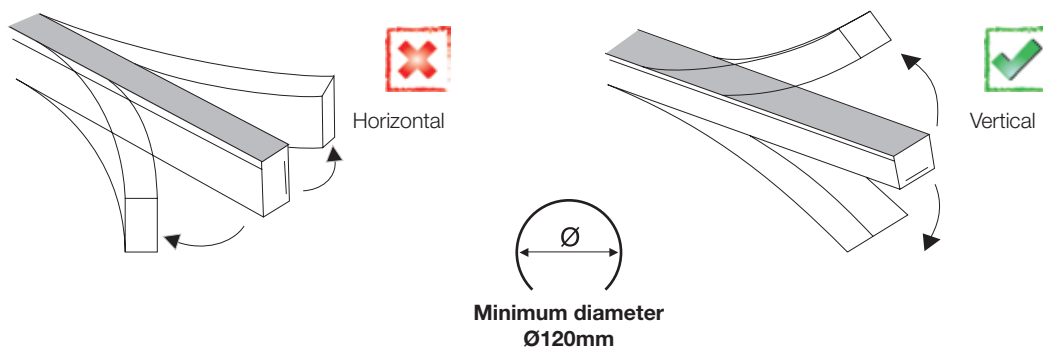

^{*2} Depending on the dissipation of the profile, the daily working hours and the external environmental working temperature.

Neon Cairo

Dimensions and weight

Length	30000mm	Cutting section length	50mm
Width	12mm	Cable length	200mm
Height	12mm	Cable section	2x0.5mm ²

Connection

Maximum connection in open circuit	6m	Maximum connection in closed circuit	12m
------------------------------------	----	--------------------------------------	-----

Photometric curves

Curve diameter