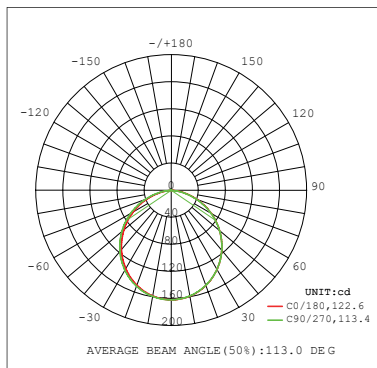

Reference	Colour temp.	Lumens/m	Lumens/W	Energy efficiency
10.265	6000K	747	63	
10.264	4000K	991	82	
10.263	3000K	798	64	

Technical characteristics

Technical data

Power (per metre)	12W/m
Voltage	24V
Degree of protection	IP67

^{*2} Depending on the dissipation of the profile, the daily working hours and the external environmental working temperature.

Neon Cairo

Dimensions and weight

Length	30000mm	Cutting section length	50mm
Width	12mm	Cable length	200mm
Height	12mm	Cable section	2x0.5mm ²

Connection

Maximum connection in open circuit	6m	Maximum connection in closed circuit	12m
------------------------------------	----	--------------------------------------	-----

Photometric curves

Curve diameter