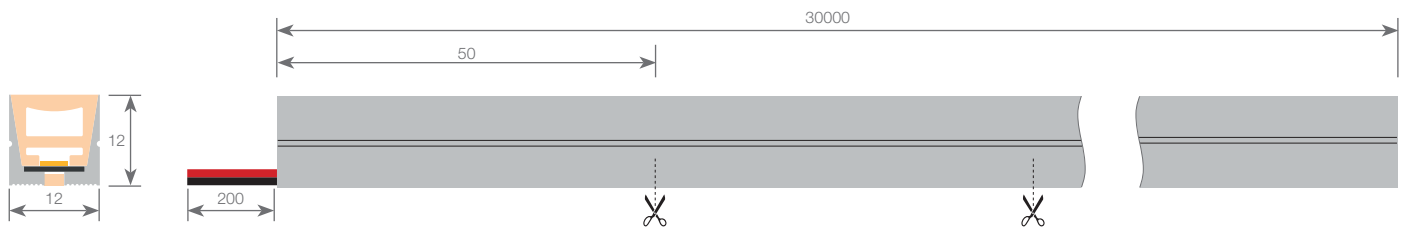

Aspects

Dimmable	Yes ^{*1}
Installation	Surface / Recessed
Apt for	Indoor / Outdoor

^{*1} Adjustable with appropriate controllers.

Useful lifespan

Estimated lifespan	30.000h ^{*2}
Daily recommended use	18h

^{*2} Depending on the dissipation of the profile, the daily working hours and the external environmental working temperature.

Neon Cairo

Dimensions and weight

Length	30000mm	Cutting section length	50mm
Width	12mm	Cable length	200mm
Height	12mm	Cable section	2x0.5mm ²

Connection

Maximum connection in open circuit	6m	Maximum connection in closed circuit	12m
------------------------------------	----	--------------------------------------	-----

Photometric curves

Curve diameter