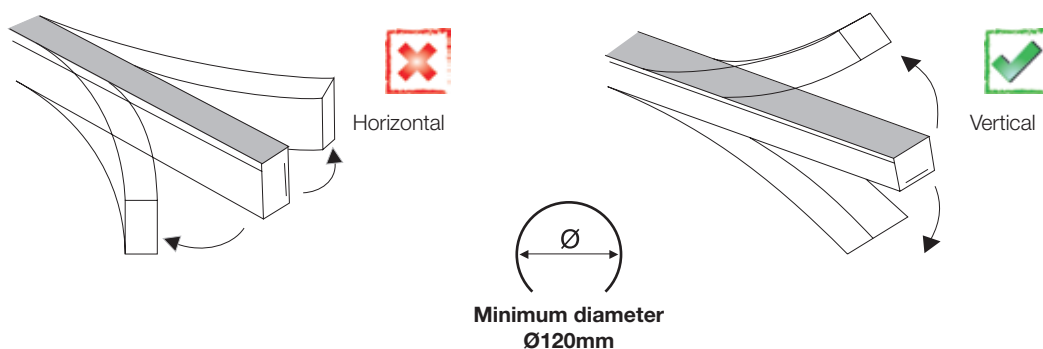

^{*2} Depending on the dissipation of the profile, the daily working hours and the external environmental working temperature.

Neon Cairo

Dimensions and weight

Length	30000mm	Cutting section length	50mm
Width	12mm	Cable length	200mm
Height	12mm	Cable section	2x0.5mm ²

Connection

Maximum connection in open circuit	6m	Maximum connection in closed circuit	12m
------------------------------------	----	--------------------------------------	-----

Photometric curves

Curve diameter