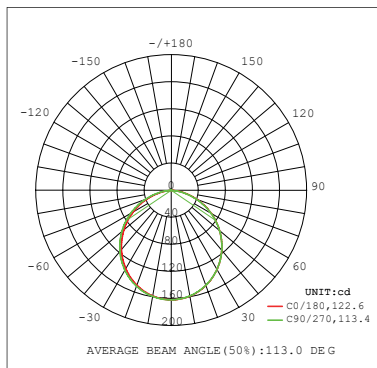

Reference	Colour temp.	Lumens/m	Lumens/W	Energy efficiency
10.242	6000K	747	63	
10.241	4000K	991	82	
10.240	3000K	798	64	

Technical characteristics

Technical data

Power (per metre)	12W/m
Power (full 5m roll)	60W
Voltage	24V
Degree of protection	IP67

^{*2} Depending on the dissipation of the profile, the daily working hours and the external environmental working temperature.

Neon Cairo

Dimensions and weight

Length	30000mm	Cutting section length	50mm
Width	12mm	Cable length	200mm
Height	12mm	Cable section	2x0.5mm ²

Connection

Maximum connection in open circuit	6m	Maximum connection in closed circuit	12m
------------------------------------	----	--------------------------------------	-----

Photometric curves

Curve diameter