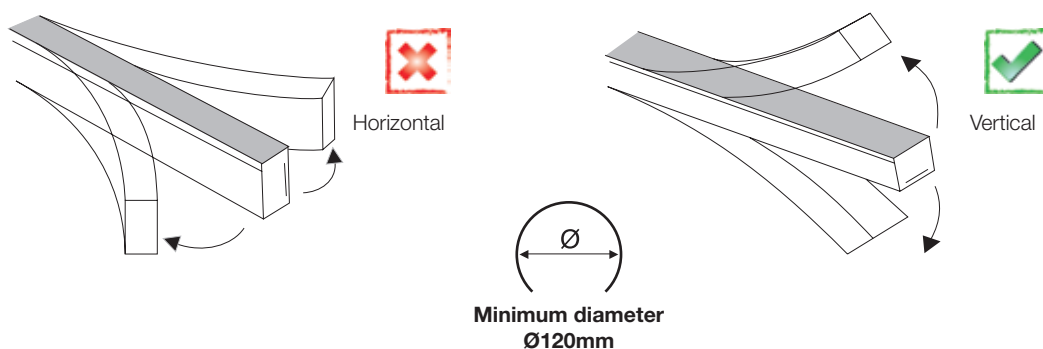

^{*2} Depending on the dissipation of the profile, the daily working hours and the external environmental working temperature.

Neon Cairo

Dimensions and weight

Length	30000mm	Cutting section length	50mm
Width	12mm	Cable length	200mm
Height	12mm	Cable section	2x0.5mm ²

Connection

Maximum connection in open circuit	6m	Maximum connection in closed circuit	12m
------------------------------------	----	--------------------------------------	-----

Photometric curves

Curve diameter