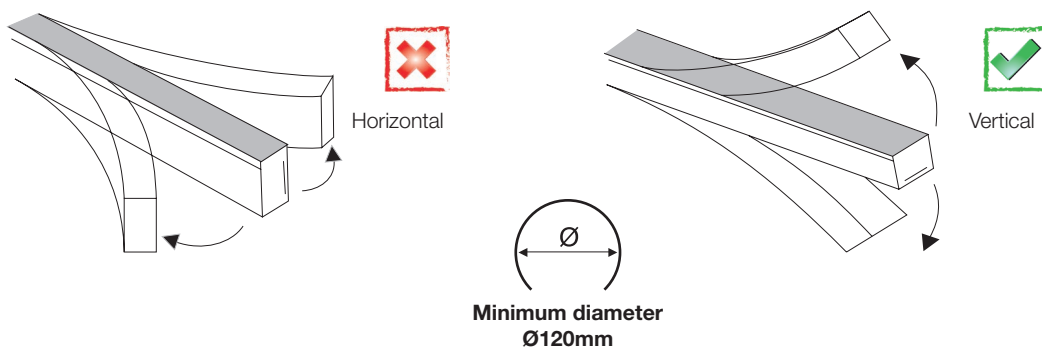

^{*2} Depending on the dissipation of the profile, the daily working hours and the external environmental working temperature.

Neon Cairo

Dimensions and weight

Length	30000mm	Cutting section length	50mm
Width	12mm	Cable length	200mm
Height	12mm	Cable section	2x0.5mm ²

Connection

Maximum connection in open circuit	6m	Maximum connection in closed circuit	12m
------------------------------------	----	--------------------------------------	-----

Photometric curves

Curve diameter