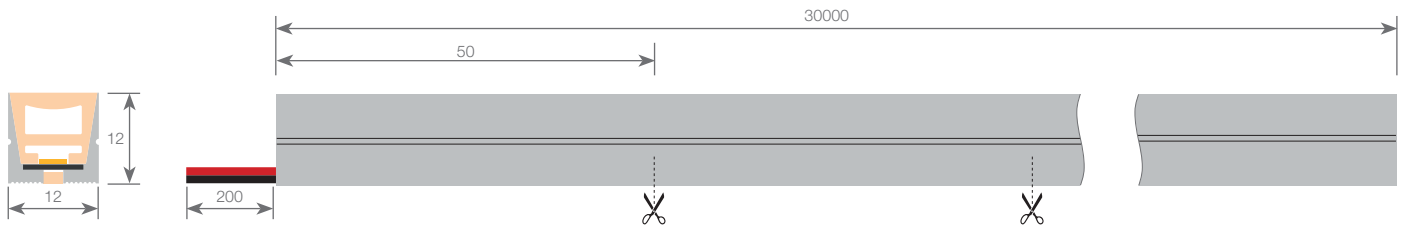

Aspects

Dimmable	Yes ^{*1}
Installation	Surface / Recessed
Apt for	Indoor / Outdoor

^{*1} Adjustable with appropriate controllers.

Useful lifespan

Estimated lifespan	30.000h ^{*2}
Daily recommended use	18h

^{*2} Depending on the dissipation of the profile, the daily working hours and the external environmental working temperature.

Neon Cairo

Dimensions and weight

Length	30000mm	Cutting section length	50mm
Width	12mm	Cable length	200mm
Height	12mm	Cable section	2x0.5mm ²

Connection

Maximum connection in open circuit	6m	Maximum connection in closed circuit	12m
------------------------------------	----	--------------------------------------	-----

Photometric curves

Curve diameter