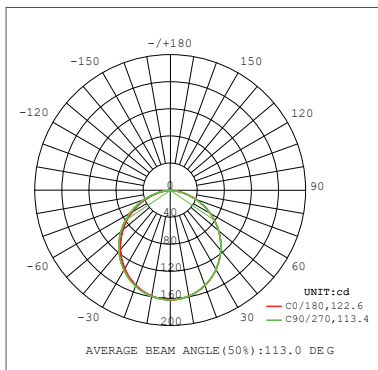

Reference	Colour temp.	Lumens/m	Lumens/W	Energy efficiency
10.242	6000K	747	63	
10.241	4000K	816	69	
10.240	3000K	749	63	

Technical characteristics

Technical data

Power (per metre)	12W/m
Power (full 5m roll)	60W
Voltage	24V
Degree of protection	IP67

^{*2} Depending on the dissipation of the profile, the daily working hours and the external environmental working temperature.

Neon Cairo

Dimensions and weight

Length	30000mm	Cutting section length	50mm
Width	12mm	Cable length	200mm
Height	12mm	Cable section	2x0.5mm ²

Connection

Maximum connection in open circuit	6m	Maximum connection in closed circuit	12m
------------------------------------	----	--------------------------------------	-----

Photometric curves

Curve diameter