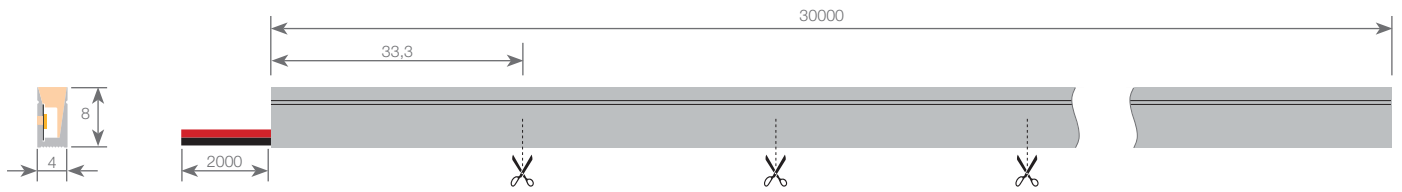

Neon Africa