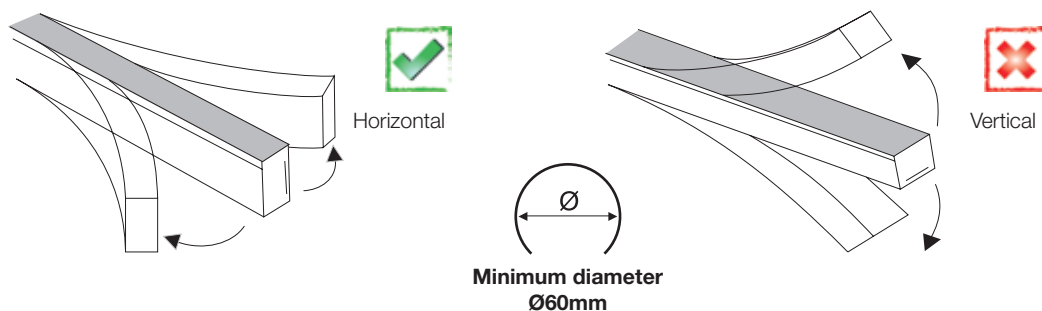

Curve diameter