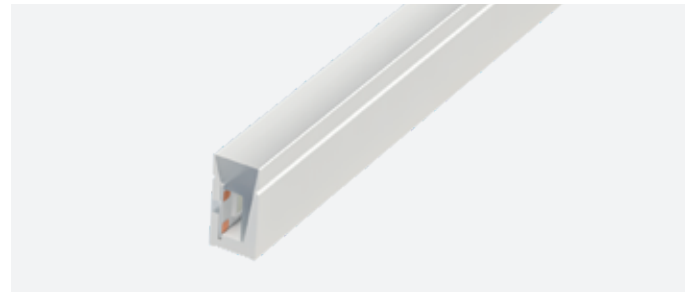

## Features:

- Silky, soft-touch silicone neon, with opaline front and integrated light source.
- Great for lighting up cornices and for creating decorative perimeter lighting, large letters and advertising texts, etc...
- Degree of protection: IP65
- Uses high quality silica gel and is resistant to yellowing, UV rays, saltpeper, high temperatures and is also flame retardant.
- Neon with side light emission.