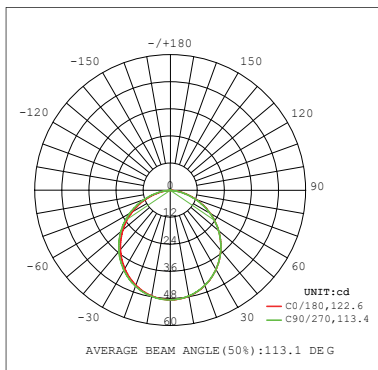

### Photometric data

CRI	>85
Opening angle	110°

## Photometric curves

## Curve diameter