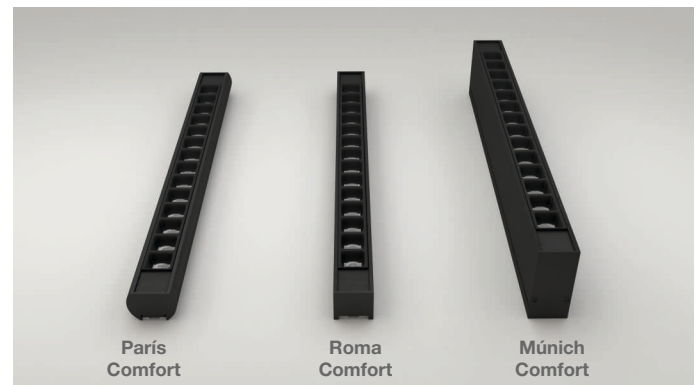

Luminaria total, con módulos consecutivos o luminaria parcial, con módulos separados por tramos ciegos.
Con longitudes de **89cm**, **117cm**, **145cm** y **173cm**.

Total luminaire, with consecutive modules or partial luminaire, with modules separated by blind sections.
With lengths of **89cm**, **117cm**, **145cm** and **173cm**.