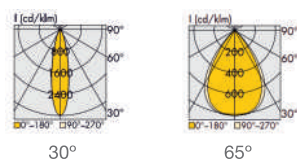

La Gama de luminarias "serie Comfort" es la solución perfecta para aplicaciones donde se precise iluminación de calidad con un alto confort visual. Su bajo factor de deslumbramiento $UGR < 16$ y su alto rendimiento lumínico la hace idónea en espacios de trabajo, exposiciones, centros comerciales, retail, etc.

Sus diferentes ópticas y la posibilidad de instalarlas en suspensión o encastre, nos permite resolver cualquier necesidad de emplazamiento.

The "Comfort series" range of luminaires is the perfect solution for applications where quality lighting with high visual comfort is required. Its low glare factor $UGR < 16$ and high luminous efficiency make it ideal for work spaces, exhibitions, shopping centres, retail, etc.

Its different optics and the possibility of suspended or recessed installation allow us to meet any location requirement.

Las luminarias París Comfort, Roma Comfort y Múnich Comfort utilizan reflectores de **14 módulos** y dos tipos de ópticas (**30°** y **65°**). Temperaturas de color **3000K** y **4000K** con un **IRC > 90**.

El modelo Múnich Comfort permite alojar la fuente de alimentación en su interior.

The Paris Comfort, Roma Comfort and Munich Comfort luminaires use **14-module** reflectors and two types of optics (**30°** and **65°**). Colour temperatures **3000K** and **4000K** with **CRI > 90**.

The Munich Comfort model allows the power supply to be housed inside.