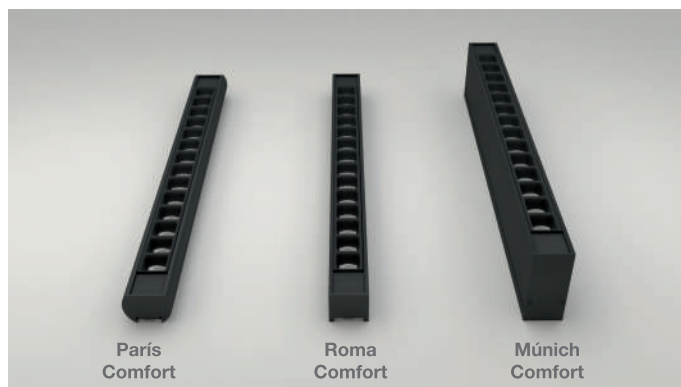

Luminaria total, con módulos consecutivos o luminaria parcial, con módulos separados por tramos ciegos.
Con longitudes de **89cm**, **117cm**, **145cm** y **173cm**.

Total luminaire, with consecutive modules or partial luminaire, with modules separated by blind sections.
With lengths of **89cm**, **117cm**, **145cm** and **173cm**.