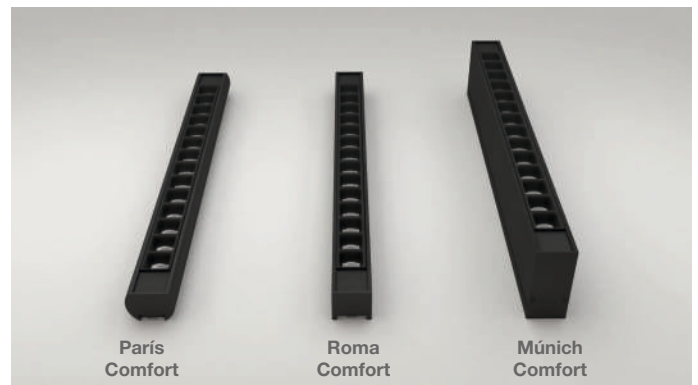

París Comfort

Roma Comfort

Múnich Comfort

Luminaria total, con módulos consecutivos o luminaria parcial, con módulos separados por tramos ciegos.
Con longitudes de **89cm**, **117cm**, **145cm** y **173cm**.

Total luminaire, with consecutive modules or partial luminaire, with modules separated by blind sections.
With lengths of **89cm**, **117cm**, **145cm** and **173cm**.