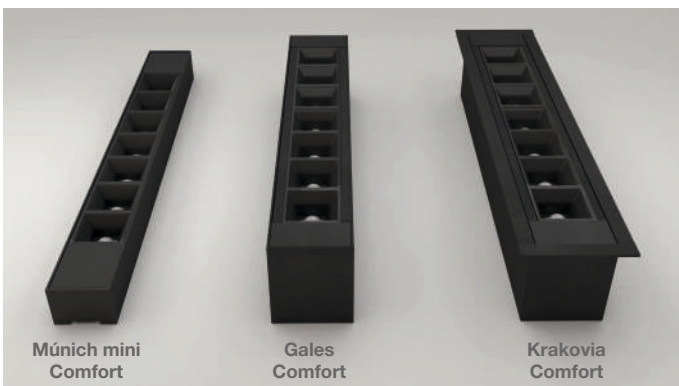

The Munich Comfort model allows the power supply to be housed inside.

París Comfort

Roma Comfort

Múnich Comfort

30°

65°

Luminaria total, con módulos consecutivos o luminaria parcial, con módulos separados por tramos ciegos.
Con longitudes de **89cm**, **117cm**, **145cm** y **173cm**.

Total luminaire, with consecutive modules or partial luminaire, with modules separated by blind sections.
With lengths of **89cm**, **117cm**, **145cm** and **173cm**.

Múnich mini Comfort

Gales Comfort

Krakovia Comfort