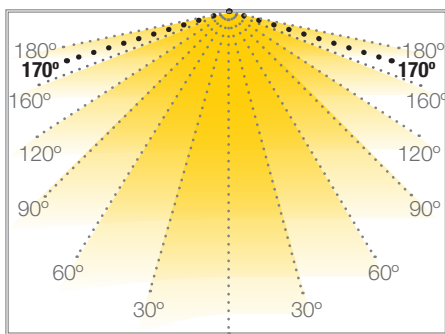

OPTIC 1

LEDS MODULES

Ref: 43.001

6500K

Fixed with adhesive tape.

Strip with 20 units.

W 0.36		12V		15h máx.
power	170°	voltage	IP67	work

Power (W)	0.36W
Voltage (V)	12V
Led type	SMD2835
Lumens (6500K)	46.5lm
Regulation	yes, via dimmer
Light emission	170°
Waterproofing	IP67
Measurements	19.3x13x10.4mm
Working temperature	-25°C / +55°C
Fixing	adhesive tape
Apt to	indoor / outdoor
Packaging	pack of 20 units
Guarantee	3 years