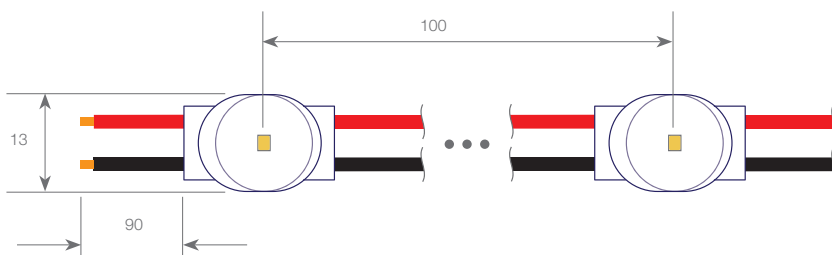

W 0.36		12V		15h máx.
power	170°	voltage	IP67	work

Power (W)	0.36W
Voltage (V)	12V
Led type	SMD2835
Lumens (6500K)	46.5lm
Regulation	yes, via dimmer
Light emission	170°
Waterproofing	IP67
Measurements	19.3x13x10.4mm
Working temperature	-25°C / +55°C
Fixing	adhesive tape
Apt to	indoor / outdoor
Packaging	pack of 20 units
Guarantee	3 years

Approved by:

Escala 1:1(mm)