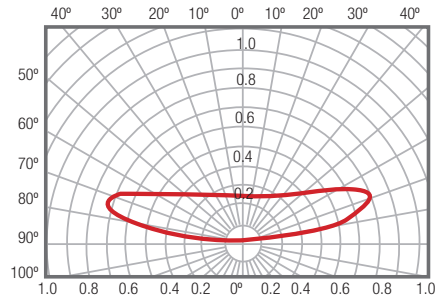

OPTIC 1

LEDS MODULES

Ref: 43.001

6500K

Fixed with adhesive tape.

Strip with 20 units.

W 0.36		12V		15h máx.
power	170°	voltage	IP67	work

Power (W)	0.36W
Voltage (V)	12V
Led type	SMD2835
Lumens (6500K)	46.5lm
Regulation	yes, via dimmer
Light emission	170°
Waterproofing	IP67
Measurements	19.3x13x10.4mm
Working temperature	-25°C / +55°C
Fixing	adhesive tape
Apt to	indoor / outdoor
Packaging	pack of 20 units
Guarantee	3 years