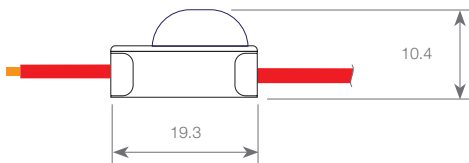

W 0.36		12V		15h máx.
power	170°	voltage	IP67	work

Power (W)	0.36W
Voltage (V)	12V
Led type	SMD2835
Lumens (6500K)	46.5lm
Regulation	yes, via dimmer
Light emission	170°
Waterproofing	IP67
Measurements	19.3x13x10.4mm
Working temperature	-25°C / +55°C
Fixing	adhesive tape
Apt to	indoor / outdoor
Packaging	pack of 20 units
Guarantee	3 years

Approved by:

Escala 1:1(mm)