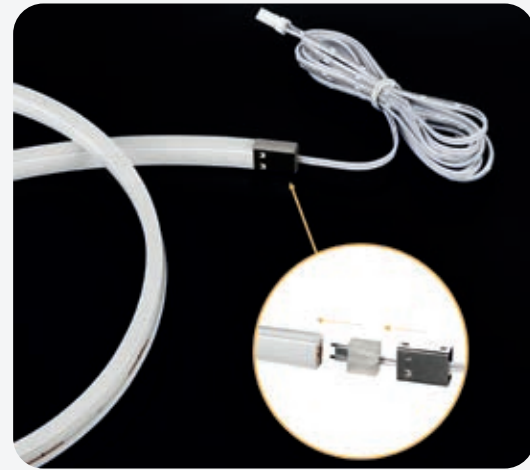

Potencia / Power	10W/m
Voltaje / Voltage	24V
Temp. color / Colour temp.	6000K 4000K 3000K
Lúmenes / Lumens	270lm/m
Curvatura / Curvature	horizontal
Ø min. curvatura / Ø min. curvature	60mm

Potencia / Power	10W/m
Voltaje / Voltage	24V
Temp. color / Colour temp.	6000K 4000K 3000K
Lúmenes / Lumens	263lm/m
Curvatura / Curvature	horizontal
Ø min. curvatura / Ø min. curvature	60mm

NEÓN 3D
12x12mm