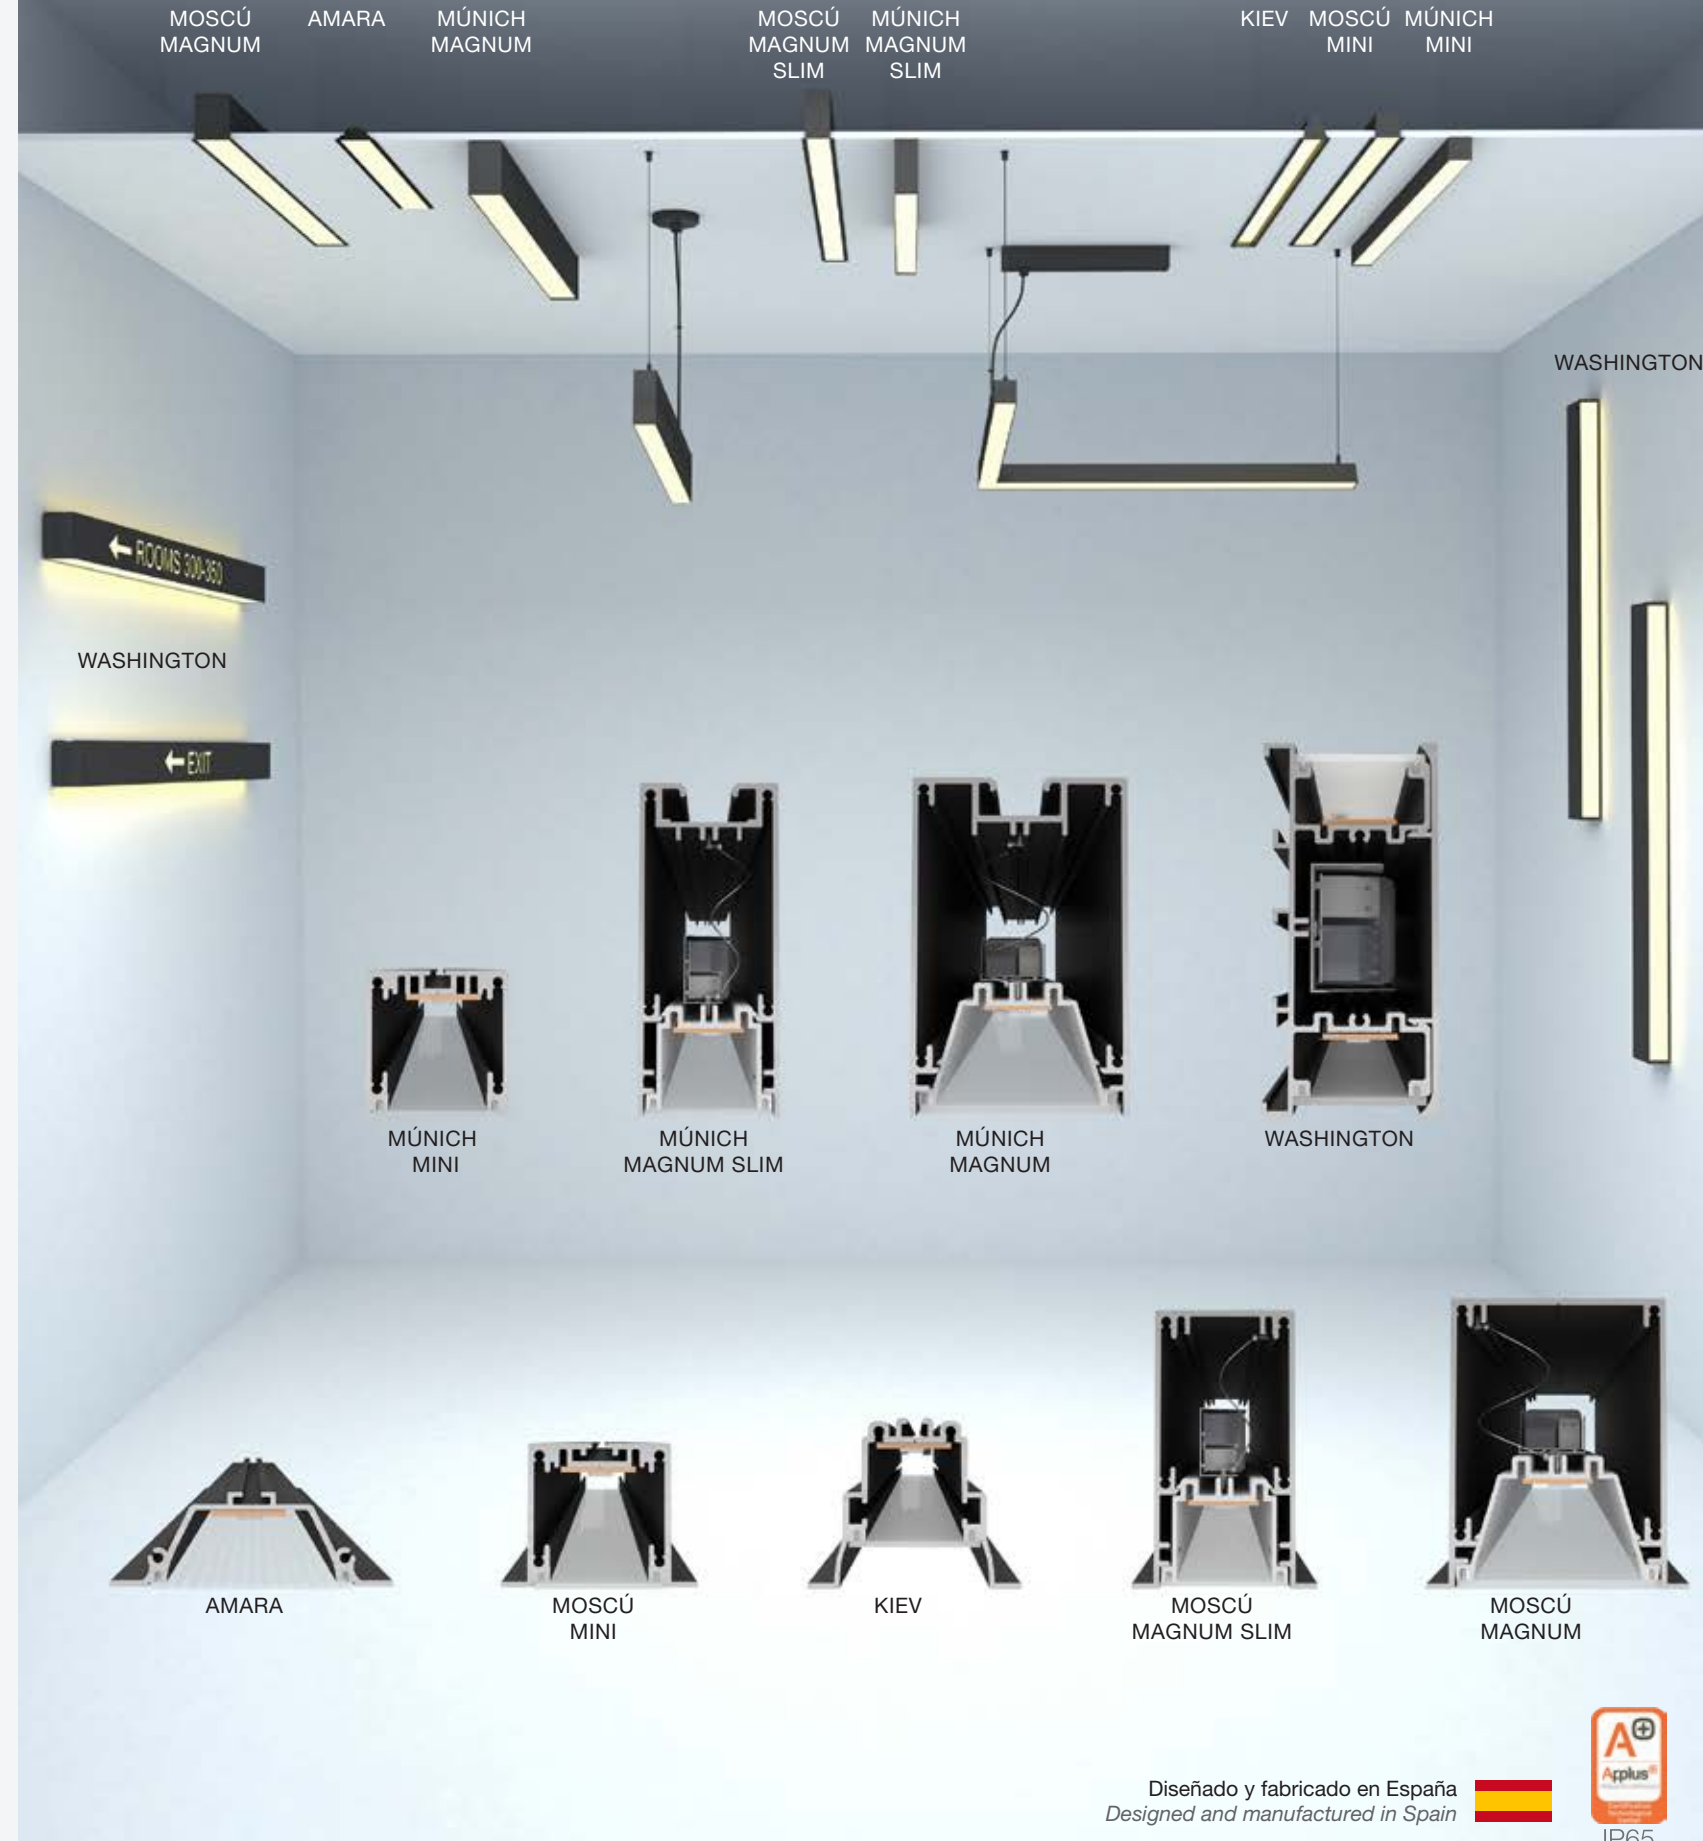

New Rotterdam led profile, specially designed for outdoor luminaires and areas with humidity.

Available with two types of covers:

- IP67 curved cover, transparent or frosted with double neoprene seal. Ideal for wallwasher applications as it allows water to roll off the profile.
- IP65 flat cover, also with a neoprene joint. It can be used as a wallwasher, using the transparent cover, or as a conventional luminaire if the frosted microprism cover is placed.

The end caps completely enclose the profile and have an internal rubber joint that guarantees optimal sealing.

ROTTERDAM 44.3x65.2mm	
Acabado / Finish	
Longitud / Length	6m
Difusor / Cover	
P. máxima led / Max. power led	40W/m

Tipos de difusores / Types of covers: Glaseado / Frosted Transparente / Transparent Microprisma / Microprism

Perfiles de aluminio IP65 con nuestro sistema patentado "easy-ON" para la fabricación de luminarias colgantes, de superficie y de encastre. Sistema de bandeja extraíble frontal con triple sistema de seguridad (consultar modelos). / Aluminium profiles with our patented "easy-ON" system, offering an IP65 rating and designed for hanging, recessing and surface applications. Front removable tray with triple safety system (consult models).