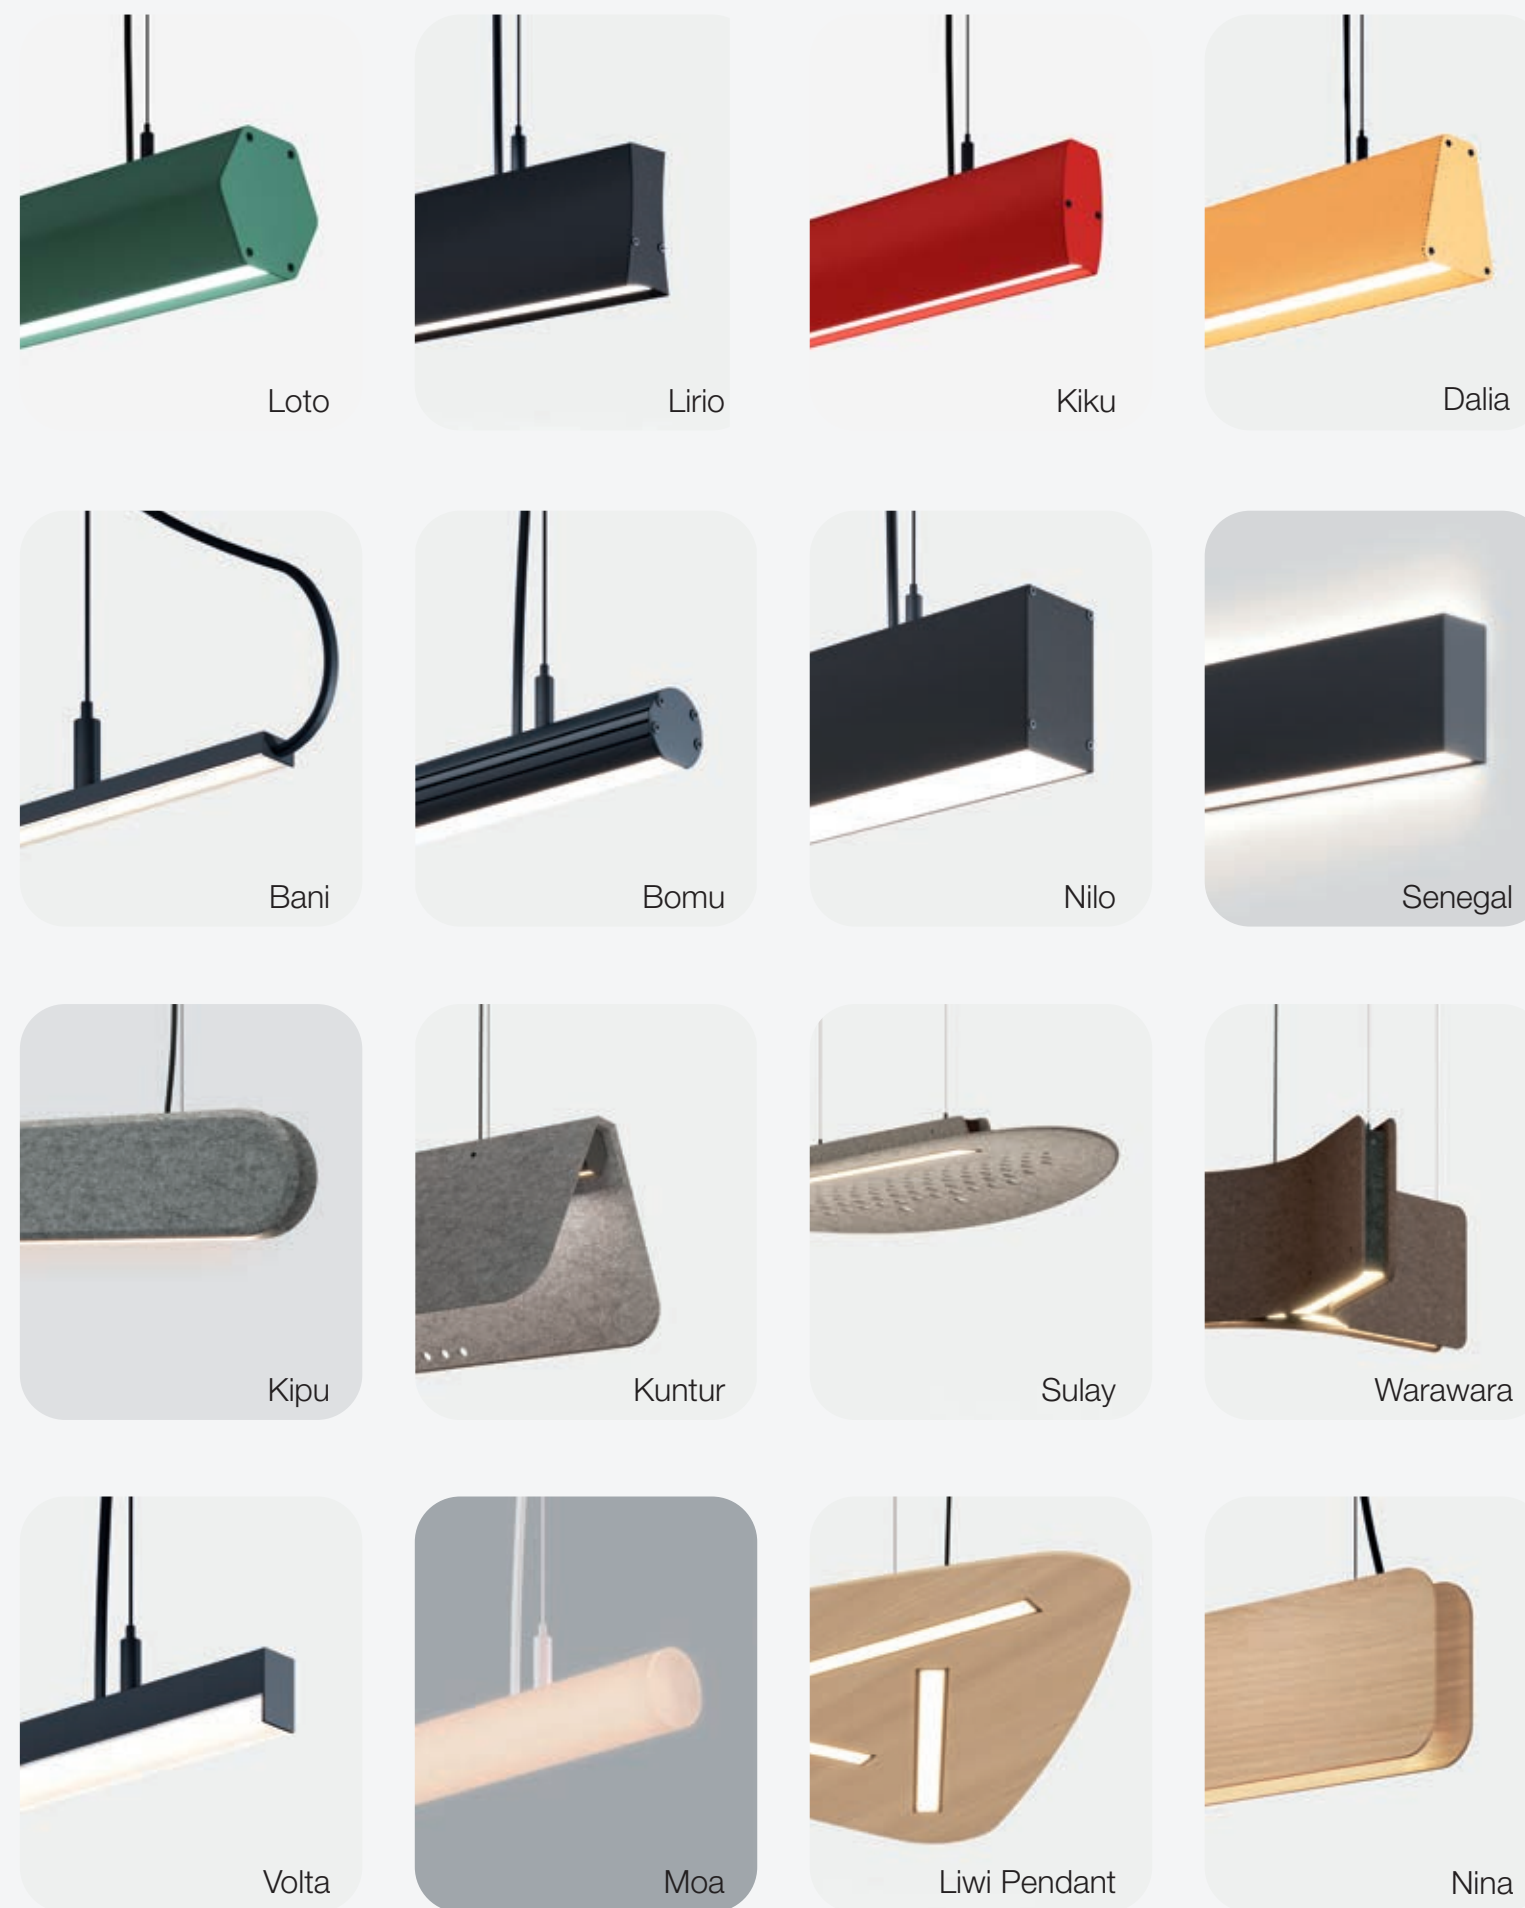

Cronos - Sistema modular lineocurvo

Cronos - Lineo-curve modular system

Iluminación lineal modular sin límites

Cronos es un sistema de iluminación lineal modular que permite crear luminarias a medida combinando tramos rectos, curvos, derivaciones y múltiples opciones más. Todo ello a partir de módulos estándar ya fabricados y disponibles en stock.

El sistema está diseñado para una instalación ágil: cada tramo incorpora regletas de conexión eléctrica en ambos extremos, lo que permite alimentar una luminaria desde la siguiente de forma **rápida, sencilla y segura**, sin necesidad de cableados adicionales.

Además, el perfil de aluminio, la intensidad luminosa y las tonalidades led de Cronos son **idénticos a los de la colección Saturno**, lo que facilita la integración de ambos sistemas en un mismo proyecto y multiplica las posibilidades de composición.

Gracias a esta solución, los plazos de entrega se reducen al mínimo, ofreciendo la posibilidad de diseñar composiciones prácticamente infinitas que se adaptan con precisión a las necesidades de cualquier espacio.

Modular Linear Lighting, Unlimited Possibilities

Cronos is a modular linear lighting system that unlocks endless design potential. It allows you to create custom luminaires by combining straight segments, curves, branches, and many other configurations - all using standard, pre-manufactured modules that are readily available in stock.

Designed for fast and efficient installation, each segment comes equipped with electrical connectors on both ends, allowing one luminaire to power the next. This means no additional wiring, no delays - just a fast, seamless, safe, and streamlined setup.