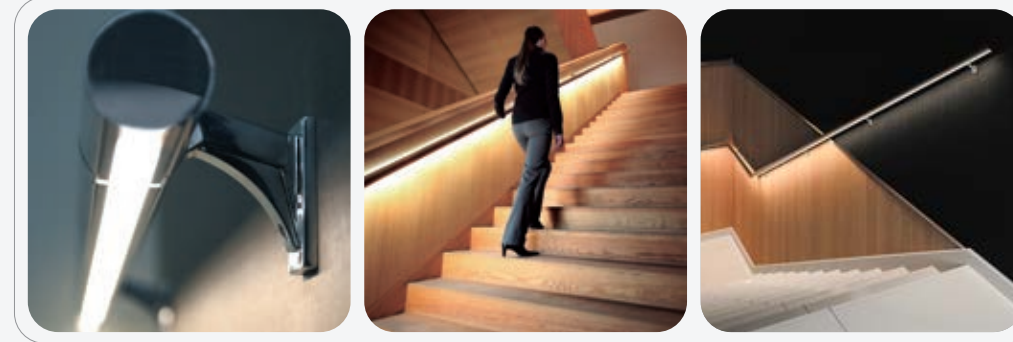

P. máxima led / Max. power led 20W/m

CLEVELAND
19.2x70mm

Acabado / Finish

Longitud / Length 3m

P. máxima led / Max. power led 20W/m

Tipos de difusores /
Types of covers: Opal

COMENZA
Ø42.4x37mm

Acabado / Finish