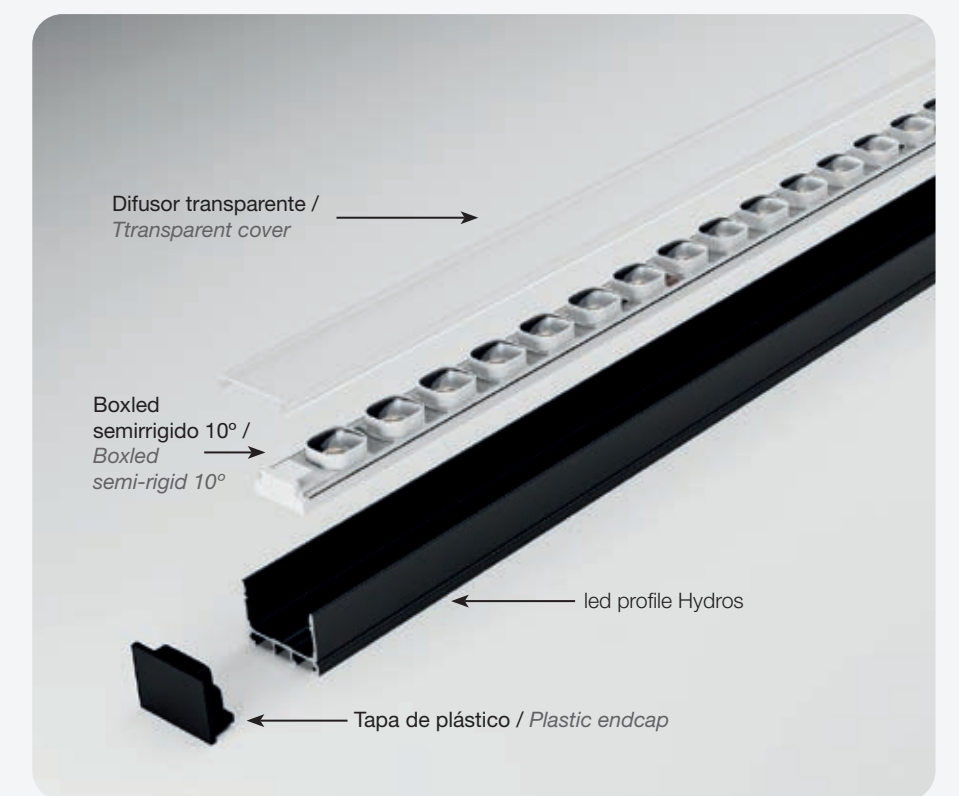

New Hydros led profile specifically designed for wallwasher construction using our semi-rigid Boxled (see page 49).

HYDROS
30x21.3mm

N

Acabado / Finish	●
Longitud / Length	2.4m
Difusor / Cover	□
P. máxima led / Max. power led	25W/m