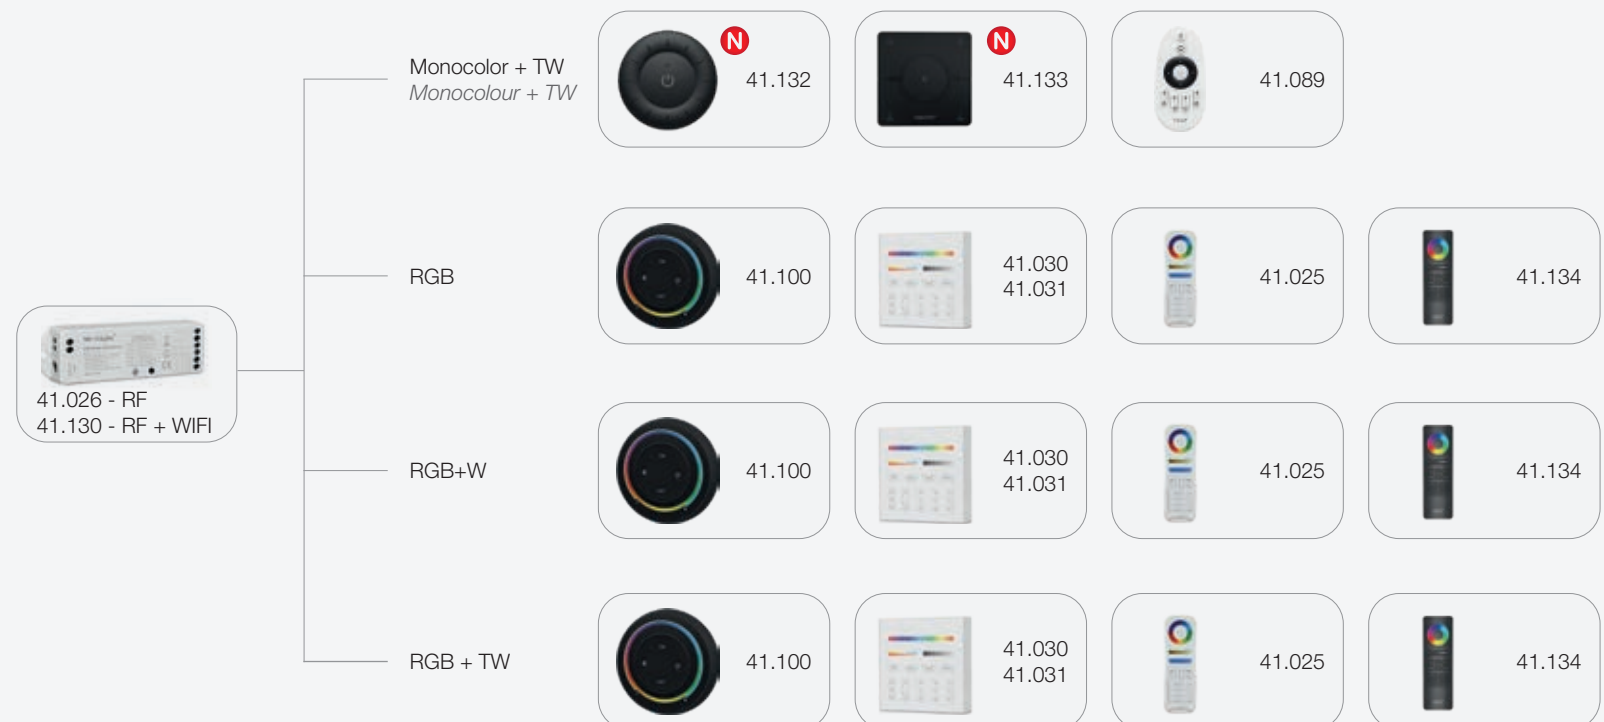

Referencias Reference	41.102	41.100	41.111 N	41.112 N	41.089	41.134 N	41.030 41.031	41.135 N	41.132 N	41.133 N	41.025

Características / Main characteristics

Monocolor Monocolour	✓	✓	✓	-	✓	✓	✓	✓	✓	✓	✓
TW	✓	✓	-	-	✓	-	✓	-	✓	✓	✓
RGB	✓	✓	-	✓	-	-	✓	-	-	-	✓
RGB+W	✓	✓	-	-	-	-	✓	-	-	-	✓
RGB + TW	✓	✓	-	-	-	-	✓	-	-	-	✓
Zonas / Zone	4	1	4	-	4	1	4	1	1	4	4
Compatibilidad Compatibility	41.101	41.026 41.130 41.131	41.110 41.105	41.105	41.026 41.130 41.131	41.026 41.130 41.131	41.026 41.130 41.131	41.136 41.110 41.105	41.026 41.130 41.131	41.026 41.130 41.131	41.026 41.130 41.131

Controladores / Controllers

Referencias Reference	41.131 N	41.105	41.023	41.080	41.049	41.046	41.101	41.026	41.130

Funciones que realizan los productos / Functions carried out by the products

Controlador Controller	✓	✓	-	✓	✓	✓	✓	✓	✓
Dimmer	✓	✓	✓	✓	✓	✓	✓	✓	✓
Switch	✓	✓	✓	✓	✓	✓	✓	✓	✓

Características / Main characteristics

Monocolor Monocolour	✓	✓	✓	✓	-	-	✓	✓	✓
TW	✓	✓	✓	✓	-	-	✓	✓	✓
RGB	-	✓	✓	✓	✓	✓	✓	✓	✓
RGB+W	-	-	-	✓	✓	✓	✓	✓	✓
RGB + TW	-	-	-	-	-	-	✓	✓	✓
Potencia a 5V Power at 5V	-	-	45W	-	-	-	-	-	-
Potencia a 12V Power at 12V	144W	-	108W	72W	120W	384W	240W	180W	144W
Potencia a 24V Power at 24V	288W	-	216W	144W	240W	768W	480W	360W	288W
Potencia a 48V Power at 48V	-	-	-	-	-	-	-	720W	576W
Potencia a 220V Power at 220V	-	660W	-	-	-	-	-	-	-
Canales / Channels	2	3	3	4	4	4	5	5	5
Regulación / Regulation	PWM	TRIAC	PWM	PWM	PWM	PWM	PWM	PWM	PWM
Control	RF PUSH	RF PUSH	Análogo / Analogical	CASAMBI	RF	DMX	DALI	RF	RF WIFI Asistente de voz / Voice assistant
Memoria / Memory	✓	✓	✓	✓	-	✓	✓	✓	✓