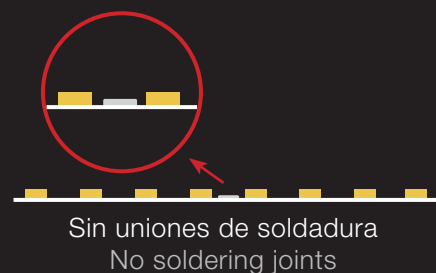

Tira led Roll to Roll
Roll to Roll led strip