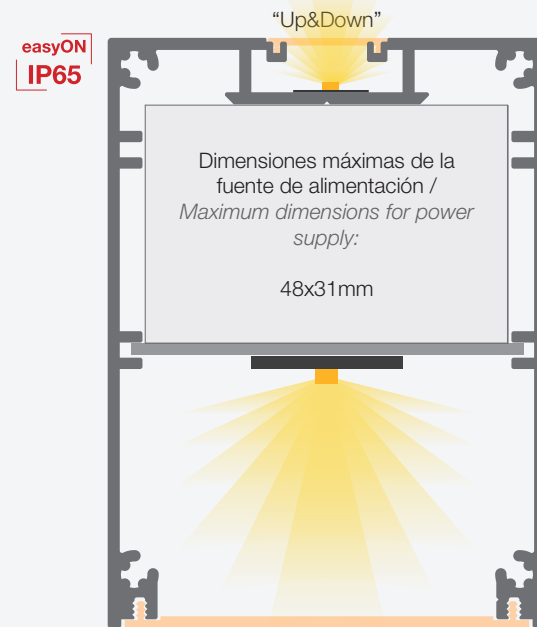

MÚNICH
58x78mm

Acabado / Finish	● ○ ●
Longitud / Length	6m
Difusor / Cover	▨
P. máxima led / Max. power led	40W/m