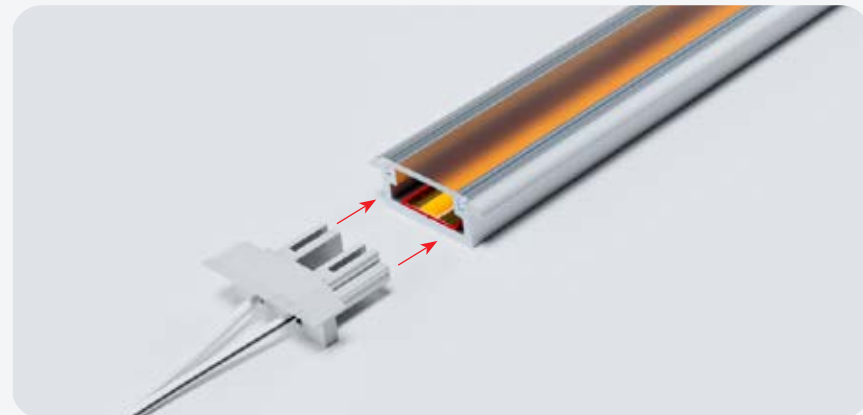

SIDNEY
45x13mm

Acabado / Finish ☐ ☐

Longitud / Length 2.5m

Difusor / Cover ☐ ☒

P. máxima led / Max. power led 30W/m

ÁMSTERDAM
30x14.4mm

Acabado / Finish ☒

Longitud / Length 3m

Difusor / Cover ☐ ☒

P. máxima led / Max. power led 20W/m

PHILADELPHIA
23.2x14.5mm

Acabado / Finish ☐ ☐ ☒

Longitud / Length 2m / 6m

Difusor / Cover ☐ ☒ ☐ ☐

P. máxima led / Max. power led 20W/m

BERLÍN COMFORT
36x25mm

Acabado / Finish ☐ ☒

Longitud / Length 3.6m

Difusor / Cover ☐ ☒

P. máxima led / Max. power led 40W/m

TEXAS MINI
10x10mm

Acabado / Finish ☒

Longitud / Length 2m

Difusor / Cover ☐ ☒

P. máxima led / Max. power led 15W/m

ÁMSTERDAM
30x14.4mm

Acabado / Finish ☒

Longitud / Length 3m

Difusor / Cover ☐ ☒

P. máxima led / Max. power led 20W/m

SPLIT
16x16mm

Acabado / Finish ☒

Longitud / Length 3m

Difusor / Cover ☐ ☒

P. máxima led / Max. power led 20W/m

ZAGREB
16x16mm

Acabado / Finish ☒

Longitud / Length 3m

Difusor / Cover ☐ ☒

P. máxima led / Max. power led 20W/m

TEXAS
18.5x18.5mm

Acabado / Finish ☐ ☐

Longitud / Length 2m / 6m

Difusor / Cover ☐ ☒ ☐ ☐

P. máxima led / Max. power led 20W/m

SOPHIA
19.3x19.3mm

easyON IP65

Acabado / Finish ☐ ☐ ☒

Longitud / Length 2m / 6m

Difusor / Cover ☐ ☒ ☐ ☐ ☐ ☐ ☐ ☐

P. máxima led / Max. power led 25W/m

SOPHIA XL ASYMMETRIC
22.4x20.7mm

easyON IP65

Acabado / Finish ☐ ☒

Longitud / Length 2m / 6m

Difusor / Cover ☐ ☒ ☐ ☐ ☐ ☐ ☐ ☐

P. máxima led / Max. power led 25W/m

SOPHIA XL
22.5x22.5mm

easyON IP65

Acabado / Finish ☐ ☐ ☒

Longitud / Length 2m / 6m

Difusor / Cover ☐ ☒ ☐ ☐ ☐ ☐ ☐ ☐

P. máxima led / Max. power led 30W/m

Nota / Note

Led profile Roma, Milano, Frankfurt, Berlín y Sophia son compatibles con nuestro nuevo sistema Cut&Connect. Cut&Connect solo está disponible para perfiles anodizados en plata y en negro.

Led profile Roma, Milano, Frankfurt, Berlin and Sophia are compatible with our new Cut&Connect system. Cut&Connect is only available for profiles in anodised silver and black.