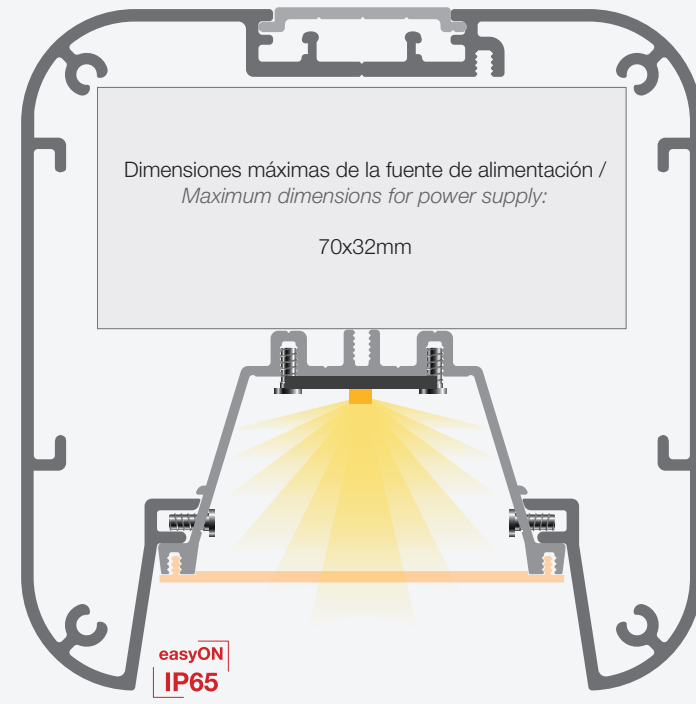

Tipos de difusores / Types of covers: ▨ Glaseado / Frosted ▨ Microprisma / Microprism

**LOLA**  
39.9x87.5mm

Acabado / Finish	● ○ ●
Longitud / Length	6m
Difusor / Cover	▨
P. máxima led / Max. power led	40W/m