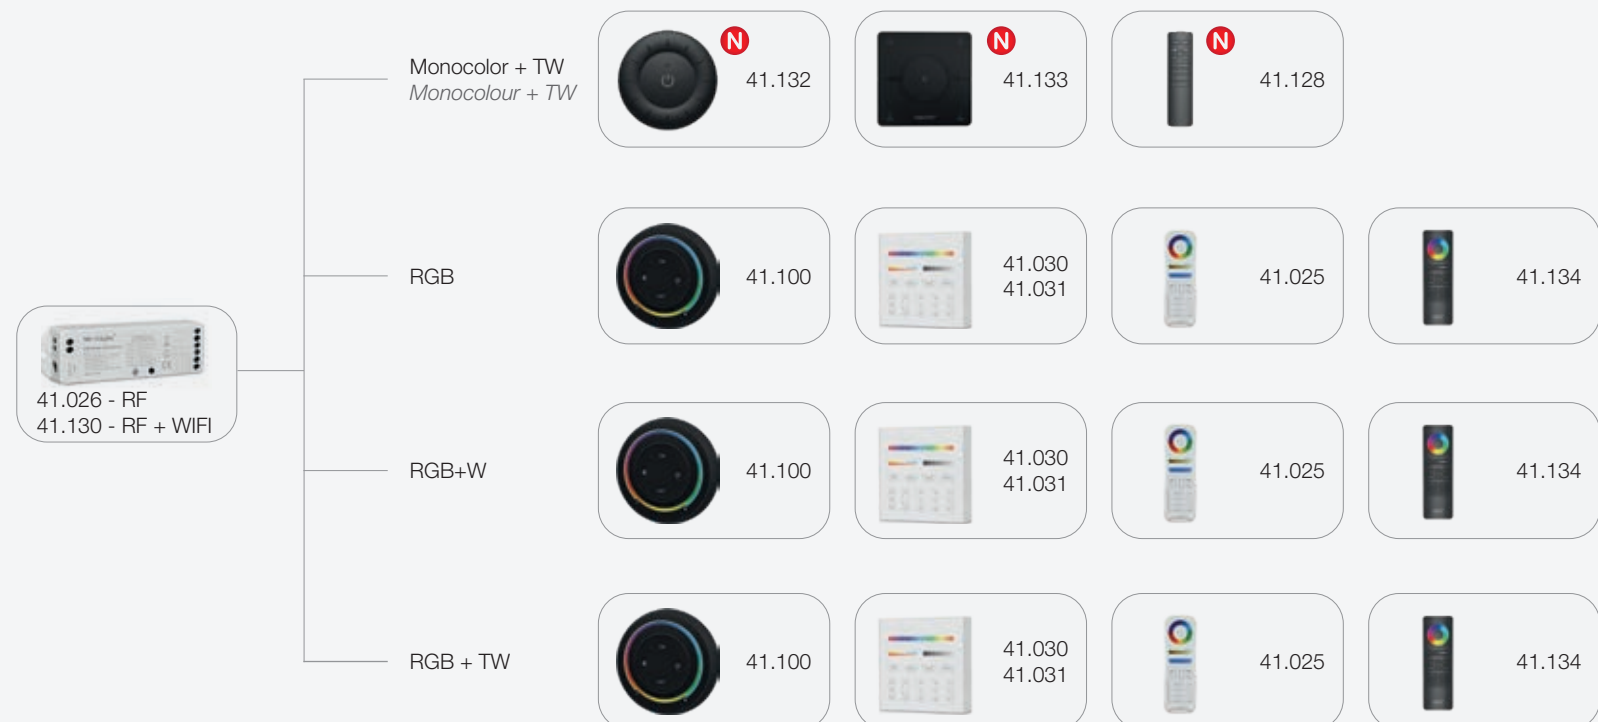

Referencias Reference	41.102	41.100	41.111	41.112	41.128 N	41.134	41.030 41.031	41.135	41.132	41.133	41.025

Características / Main characteristics

Monocolor Monocolour	✓	✓	✓	-	✓	✓	✓	✓	✓	✓	✓
TW	✓	✓	-	-	✓	-	✓	-	✓	✓	✓
RGB	✓	✓	-	✓	-	-	✓	-	-	-	✓
RGB+W	✓	✓	-	-	-	-	✓	-	-	-	✓
RGB + TW	✓	✓	-	-	-	-	✓	-	-	-	✓
Zonas / Zone	4	1	4	-	4	1	4	1	1	4	4
Compatibilidad Compatibility	41.101	41.026 41.130 41.131	41.110 41.105	41.105	41.026 41.130 41.131	41.026 41.130 41.131	41.026 41.130 41.131	41.136 41.110 41.105	41.026 41.130 41.131	41.026 41.130 41.131	41.026 41.130 41.131

Controladores / Controllers

Referencias Reference	41.131 N	41.105	41.023	41.080	41.049	41.046	41.101	41.026	41.130 N

Funciones que realizan los productos / Functions carried out by the products

Controlador Controller	✓	✓	-	✓	✓	✓	✓	✓	✓
Dimmer	✓	✓	✓	✓	✓	✓	✓	✓	✓
Switch	✓	✓	✓	✓	✓	✓	✓	✓	✓

Características / Main characteristics

Monocolor Monocolour	✓	✓	✓	✓	-	-	✓	✓	✓
TW	✓	✓	✓	✓	-	-	✓	✓	✓
RGB	-	✓	✓	✓	✓	✓	✓	✓	✓
RGB+W	-	-	-	✓	✓	✓	✓	✓	✓
RGB + TW	-	-	-	-	-	-	✓	✓	✓
Potencia a 5V Power at 5V	-	-	45W	-	-	-	-	-	-
Potencia a 12V Power at 12V	144W	-	108W	72W	120W	384W	240W	180W	144W
Potencia a 24V Power at 24V	288W	-	216W	144W	240W	768W	480W	360W	288W
Potencia a 48V Power at 48V	-	-	-	-	-	-	-	720W	576W
Potencia a 220V Power at 220V	-	660W	-	-	-	-	-	-	-
Canales / Channels	2	3	3	4	4	4	5	5	5
Regulación / Regulation	PWM	TRIAC	PWM	PWM	PWM	PWM	PWM	PWM	PWM
Control	RF PUSH	RF PUSH	Análogo / Analogical	CASAMBI	RF	DMX	DALI	RF	RF WIFI Asistente de voz / Voice assistant
Memoria / Memory	✓	✓	✓	✓	-	✓	✓	✓	✓