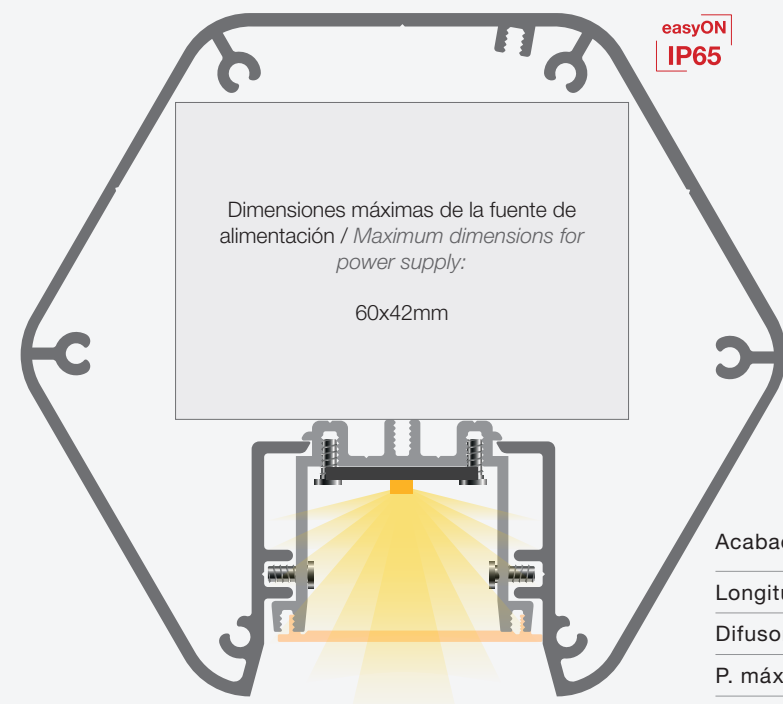

Tipos de difusores / Types of covers: ▨ Glaseado / Frosted ▨ Microprisma / Microprism

**LOLA**  
39.9x87.5mm

Acabado / Finish	● ○ ●
Longitud / Length	6m
Difusor / Cover	▨
P. máxima led / Max. power led	40W/m