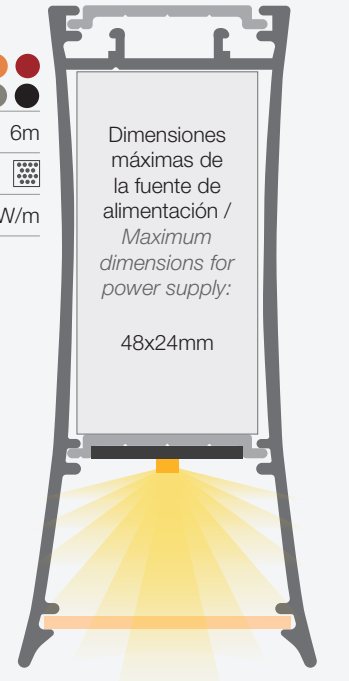

Tipos de difusores / Types of covers: ▨ Glaseado / Frosted ▨ Microprisma / Microprism

**LOLA**  
39.9x87.5mm

Acabado / Finish	● ○ ●
Longitud / Length	6m
Difusor / Cover	▨
P. máxima led / Max. power led	40W/m

**RICARDO**  
43x87.7mm

Acabado / Finish	● ○ ●
Longitud / Length	6m
Difusor / Cover	▨
P. máxima led / Max. power led	40W/m

**PACO**  
100x90mm

Acabado / Finish	● ○ ●
Longitud / Length	6m
Difusor / Cover	▨
P. máxima led / Max. power led	40W/m