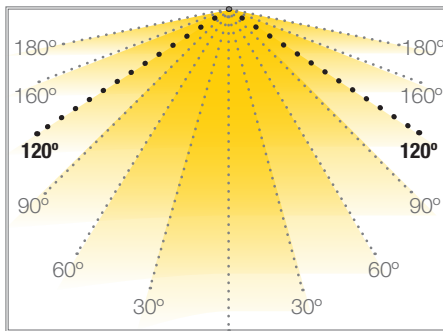

power

120°

voltage

IP20

50mm

indoor

work

Power (W)	14.4W/m
Voltage (V)	12V
Led type	SMD3535
Lumens <sup>(white)</sup>	334 Lm/m
CRI	>30
Light emission	120°
Waterproofing	IP20
N° leds/m	60
Measurements	5000x6x3mm
Cuttable*	every 50mm
PCB	6mm
Working temperature	-20°C / +40°C
Secuencer	not included
Apt for	indoor
Packaging	1 roll/5m
Guarantee	3 years