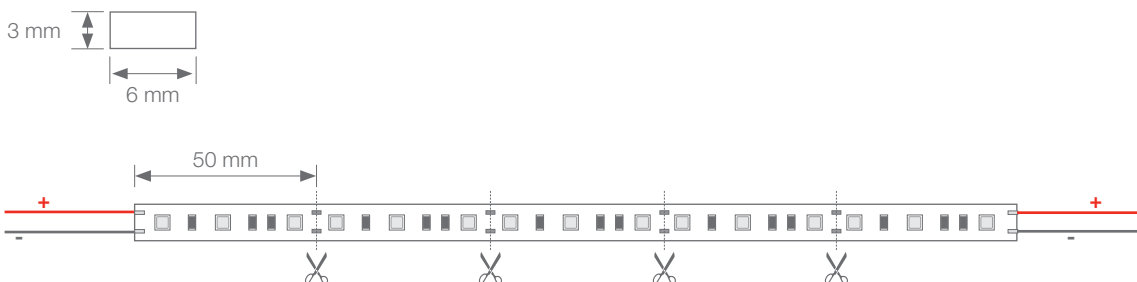

Power (W)	14.4W/m
Voltage (V)	12V
Led type	SMD3535
Lumens ^(white)	334 Lm/m
CRI	>30
Light emission	120°
Waterproofing	IP20
N° leds/m	60
Measurements	5000x6x3mm
Cuttable*	every 50mm
PCB	6mm
Working temperature	-20°C / +40°C
Secuencer	not included
Apt for	indoor
Packaging	1 roll/5m
Guarantee	3 years

Aprobado por: