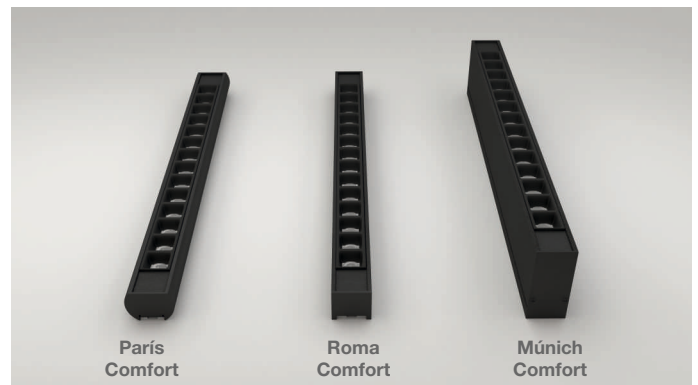

Luminaria total, con módulos consecutivos o luminaria parcial, con módulos separados por tramos ciegos.
Con longitudes de **89cm**, **117cm**, **145cm** y **173cm**.

Total luminaire, with consecutive modules or partial luminaire, with modules separated by blind sections.
With lengths of **89cm**, **117cm**, **145cm** and **173cm**.